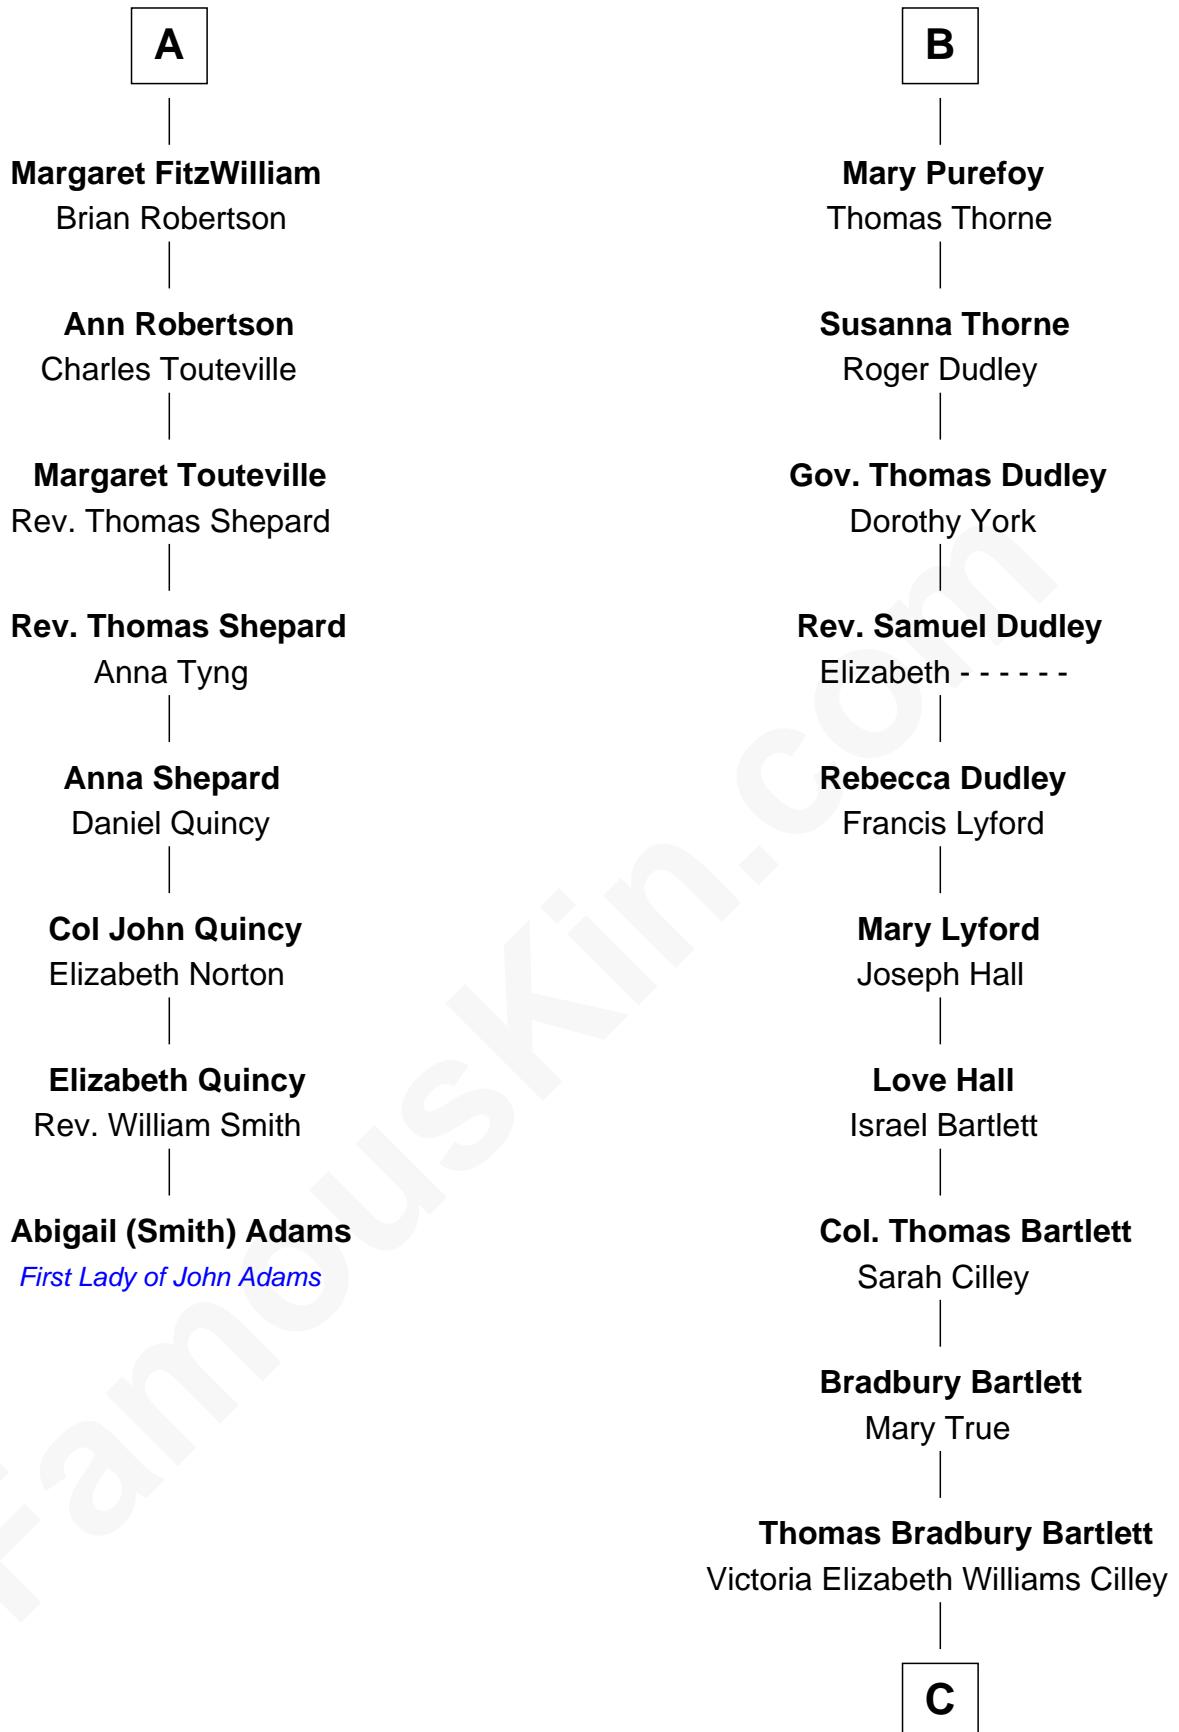

## Relationship Chart of

### Abigail (Smith) Adams

First Lady of President John Adams

14th cousin 5 times removed of

**Alan Shepard**

Mercury and Apollo Astronaut

**Sir John Marmion**

Maud de Furnival

C

**Annie Elizabeth Bartlett**  
Frederick Johnson Shepard

**Alan Bartlett Shepard**  
Pauline Renza Emerson

**Alan Shepard**  
*Mercury and Apollo Astronaut*

FamousKin.com