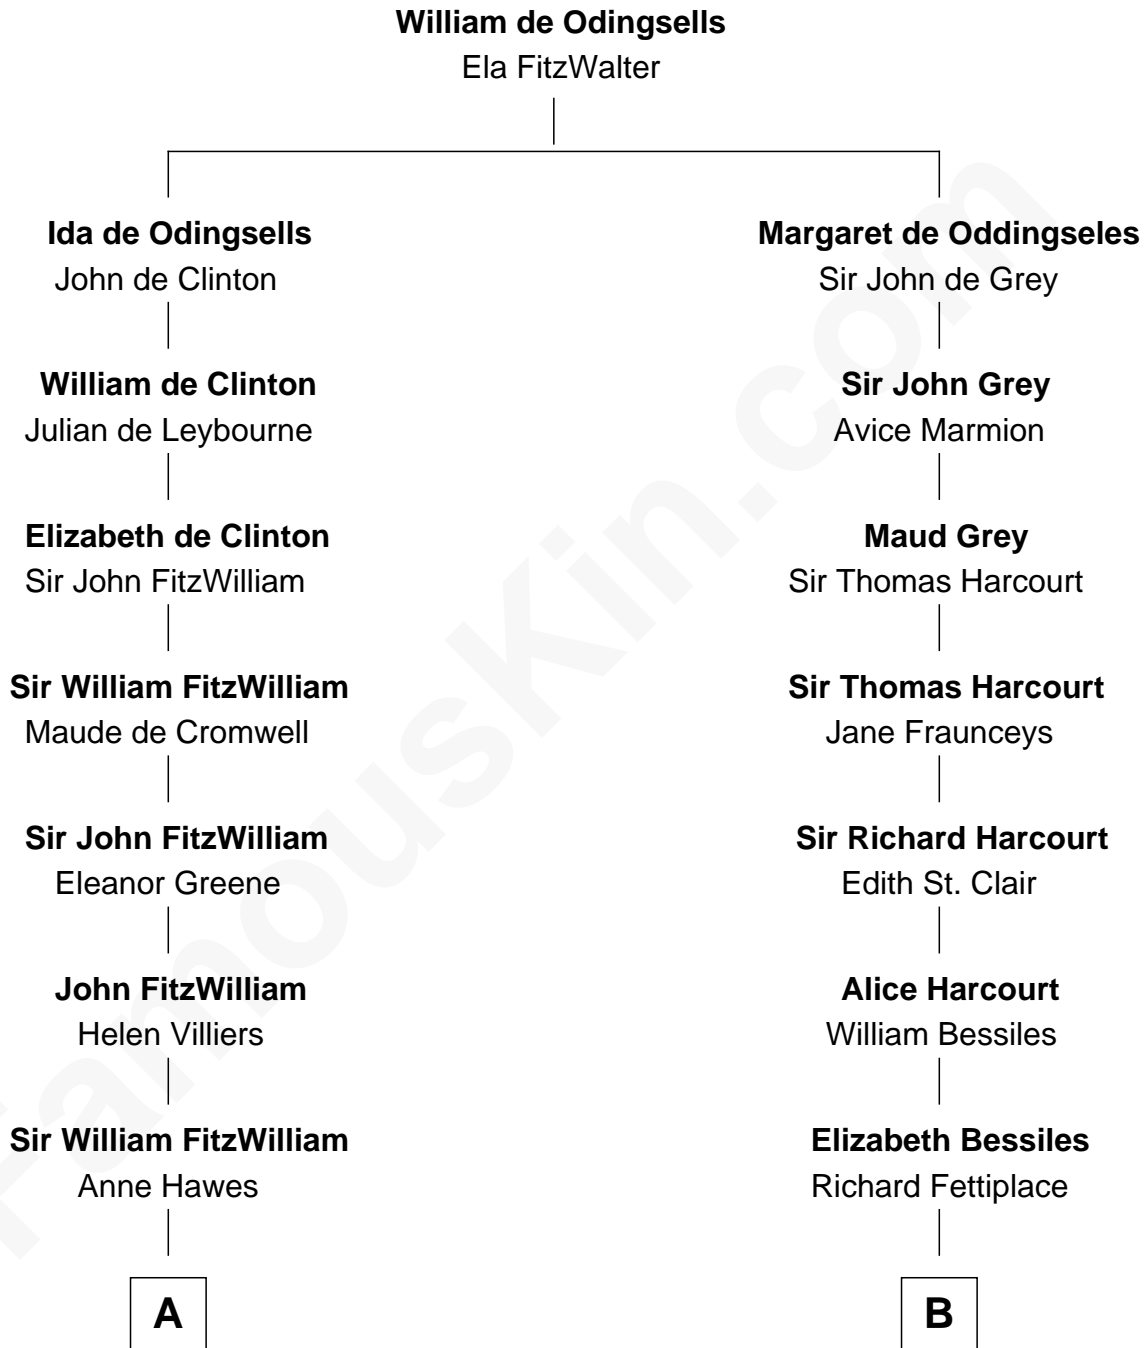

FamousKin.com

Relationship Chart of

Abigail (Smith) Adams

First Lady of President John Adams

15th cousin 5 times removed of

Alan Shepard

Mercury and Apollo Astronaut

C

Thomas Bradbury Bartlett
Victoria Elizabeth Williams Cilley

Annie Elizabeth Bartlett
Frederick Johnson Shepard

Alan Bartlett Shepard
Pauline Renza Emerson

Alan Shepard
Mercury and Apollo Astronaut