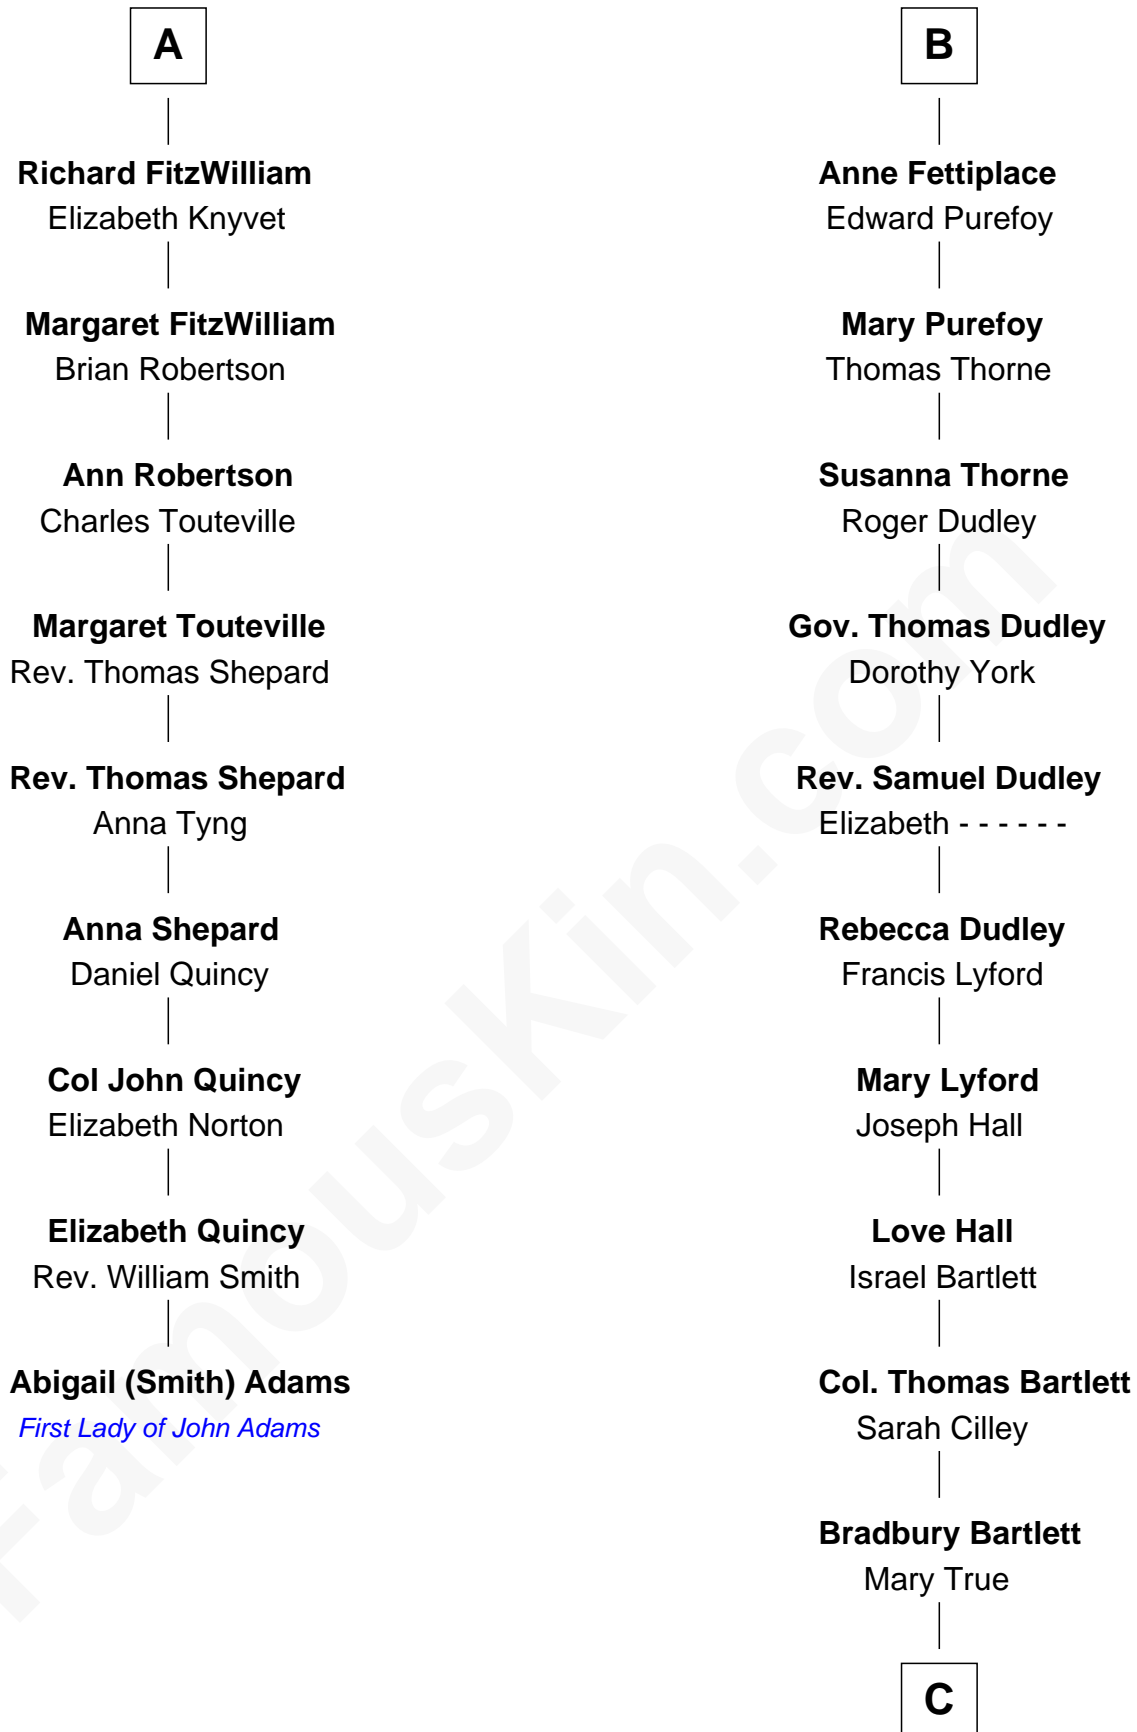

FamousKin.com

Relationship Chart of

Abigail (Smith) Adams

First Lady of President John Adams

15th cousin 5 times removed of

Alan Shepard

Mercury and Apollo Astronaut

C

Thomas Bradbury Bartlett
Victoria Elizabeth Williams Cilley

Annie Elizabeth Bartlett
Frederick Johnson Shepard

Alan Bartlett Shepard
Pauline Renza Emerson

Alan Shepard
Mercury and Apollo Astronaut