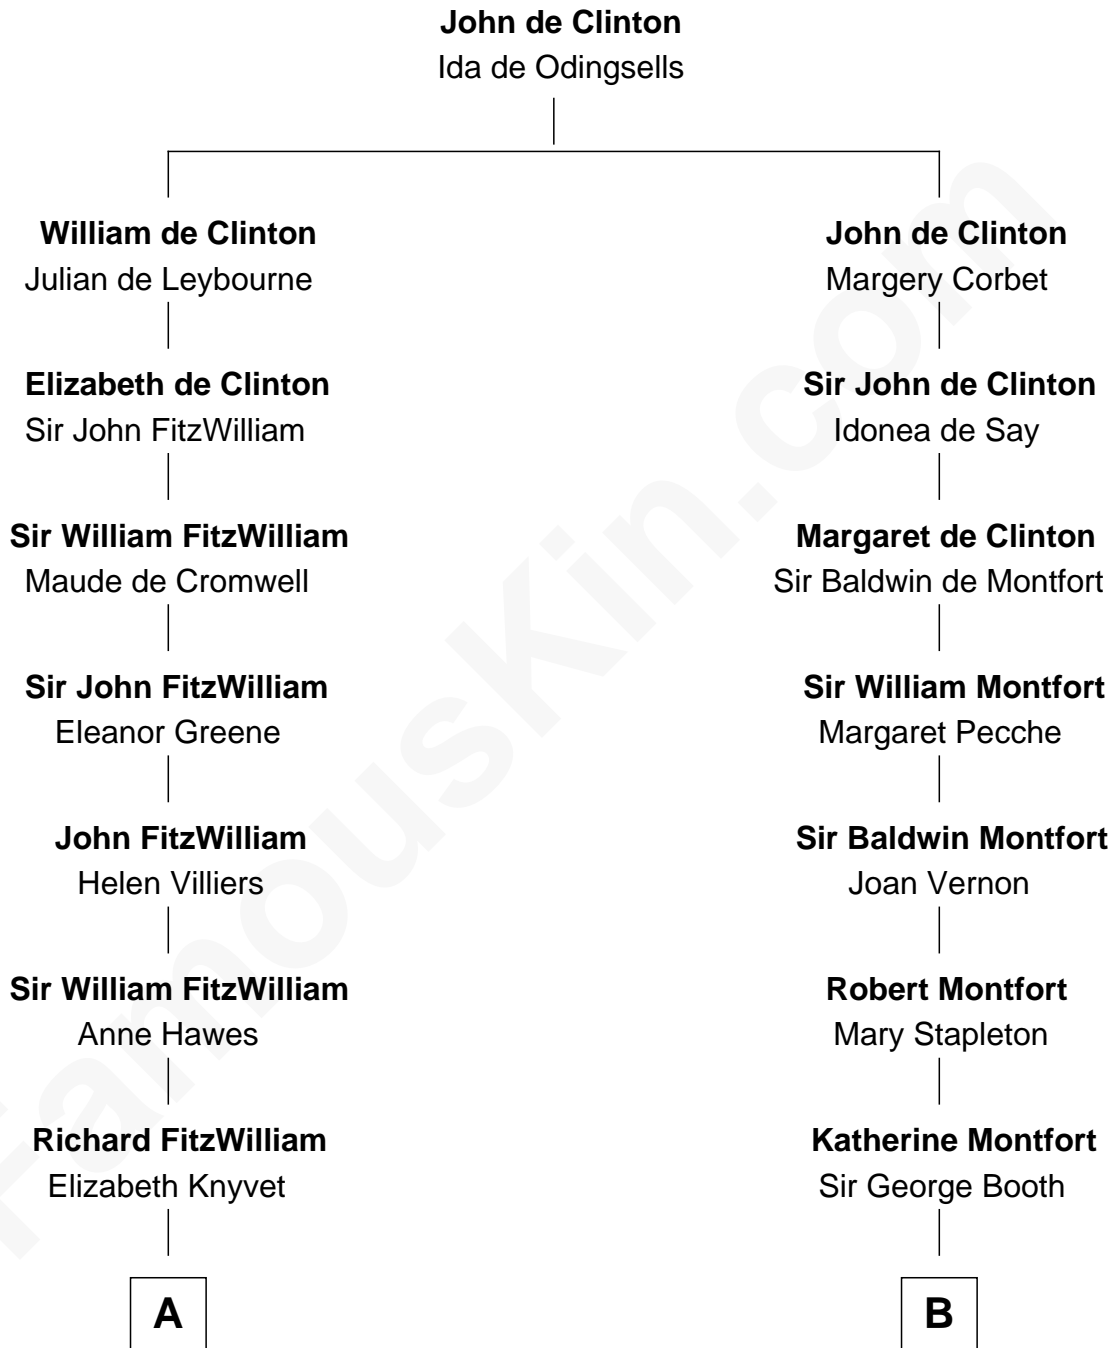

FamousKin.com

Relationship Chart of

Abigail (Smith) Adams

First Lady of President John Adams

14th cousin 7 times removed of

Christian Herter

59th Governor of Massachusetts