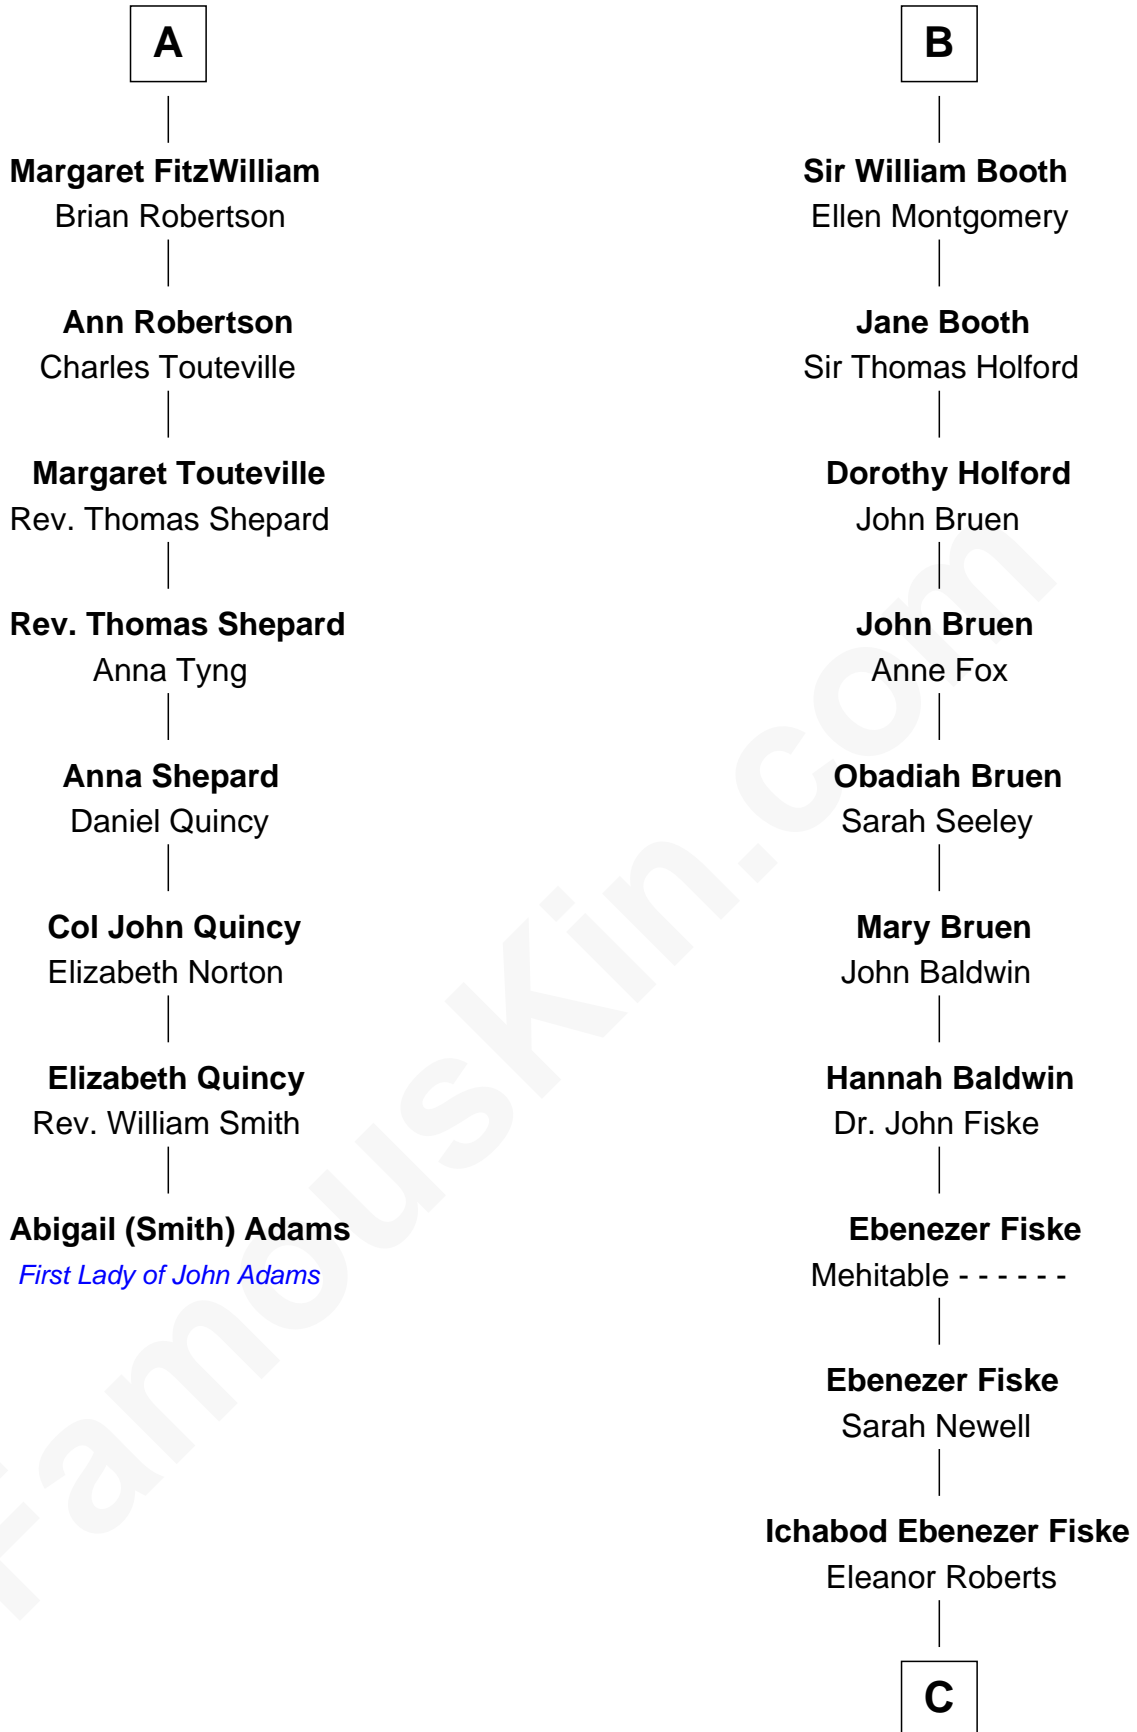

## Relationship Chart of

### Abigail (Smith) Adams

*First Lady of President John Adams*

14th cousin 7 times removed of

### Christian Herter

*59th Governor of Massachusetts*

**C**

|  
**Sarah Fiske**  
Erastus Miles

|  
**Archibald Miles**  
Mary Treese

|  
**Mary Miles**  
Christian Herter

|  
**Albert Herter**  
Adele McGinnis