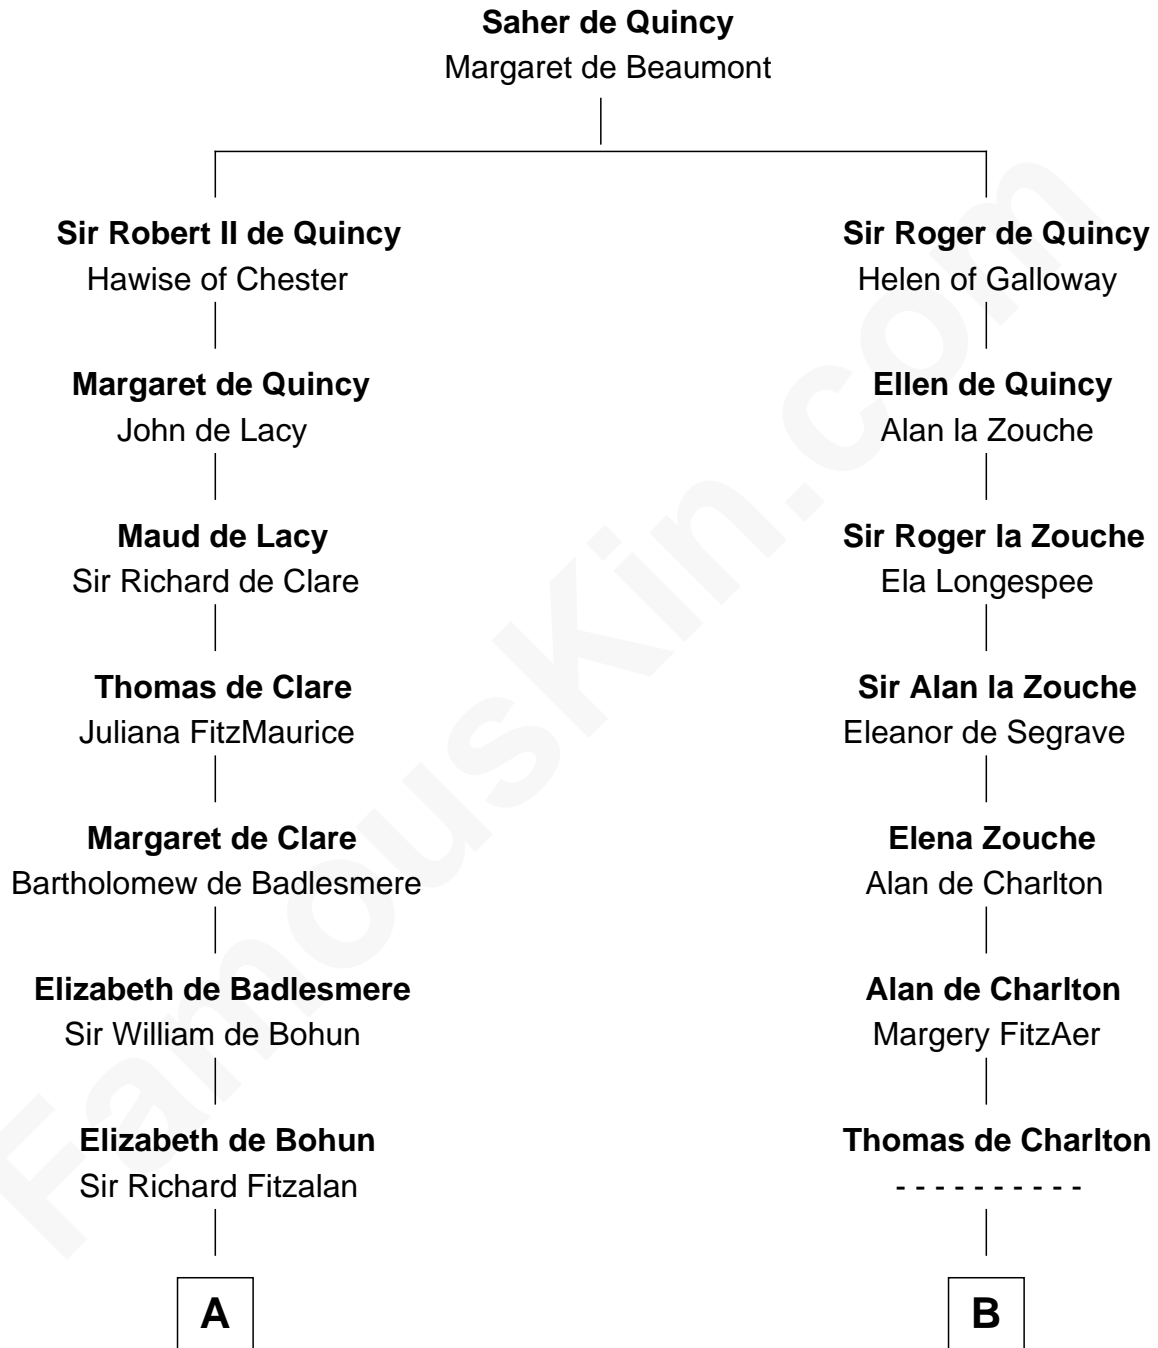

## Relationship Chart of

### Abigail (Smith) Adams

First Lady of President John Adams

19th cousin 1 time removed of

**John Hancock**

Signer of the Declaration of Independence

**C**

**Anna Shepard**

Daniel Quincy