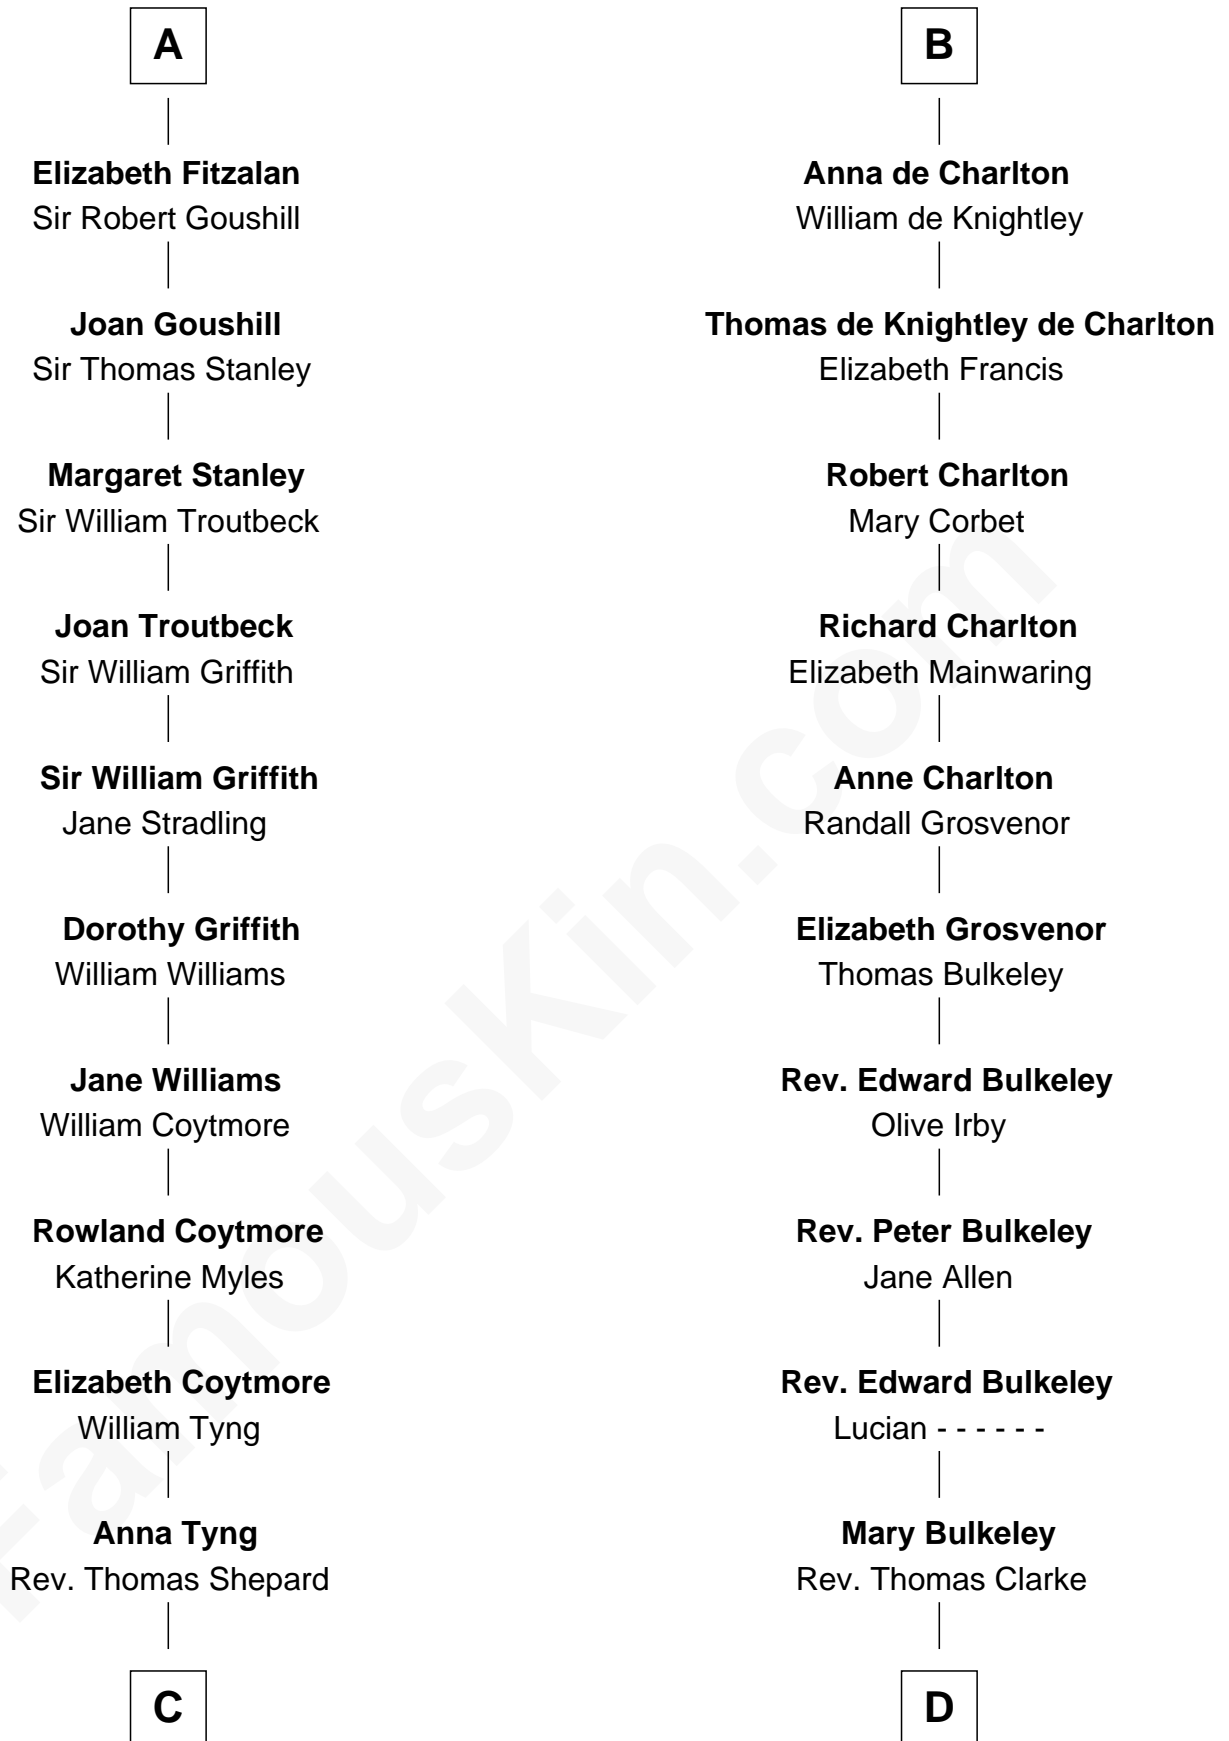

## Relationship Chart of

### Abigail (Smith) Adams

First Lady of President John Adams

19th cousin 1 time removed of

**John Hancock**

Signer of the Declaration of Independence

**C**

**Anna Shepard**

Daniel Quincy

**Col John Quincy**

Elizabeth Norton

**Elizabeth Quincy**

Rev. William Smith

**Abigail (Smith) Adams**

*First Lady of John Adams*

**D**

**Elizabeth Clarke**