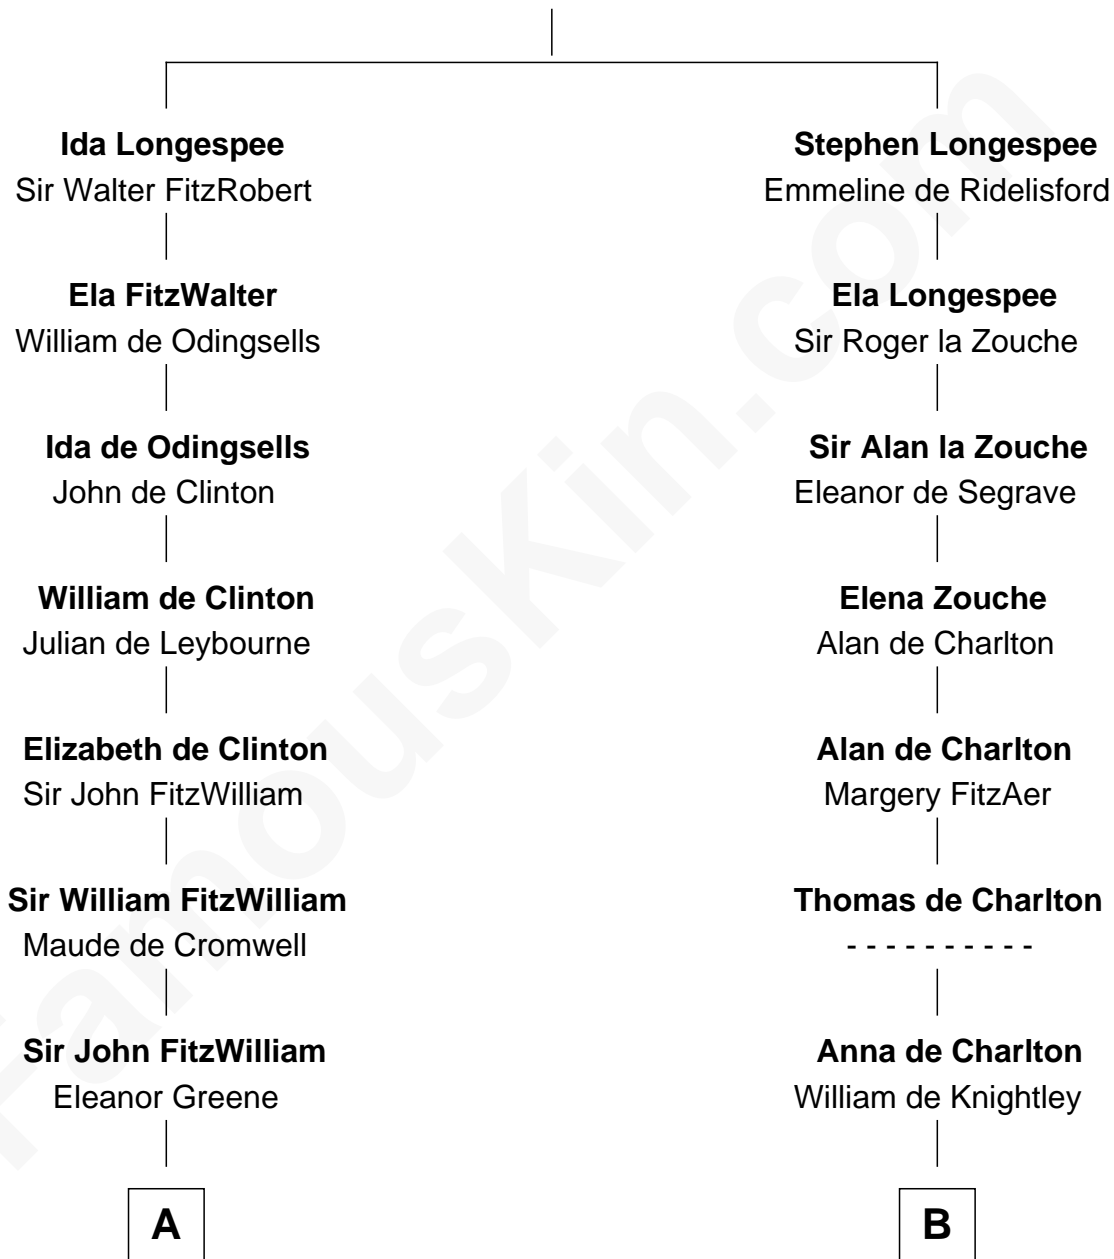

## Relationship Chart of

### Abigail (Smith) Adams

First Lady of President John Adams

17th cousin 1 time removed of

### John Hancock

Signer of the Declaration of Independence

#### Sir William Longespee

Ela of Salisbury

**C**

Rev. John Hancock

Mary Hawke

**John Hancock**

*Signer of Declaration of Independence*

FamousKin.com