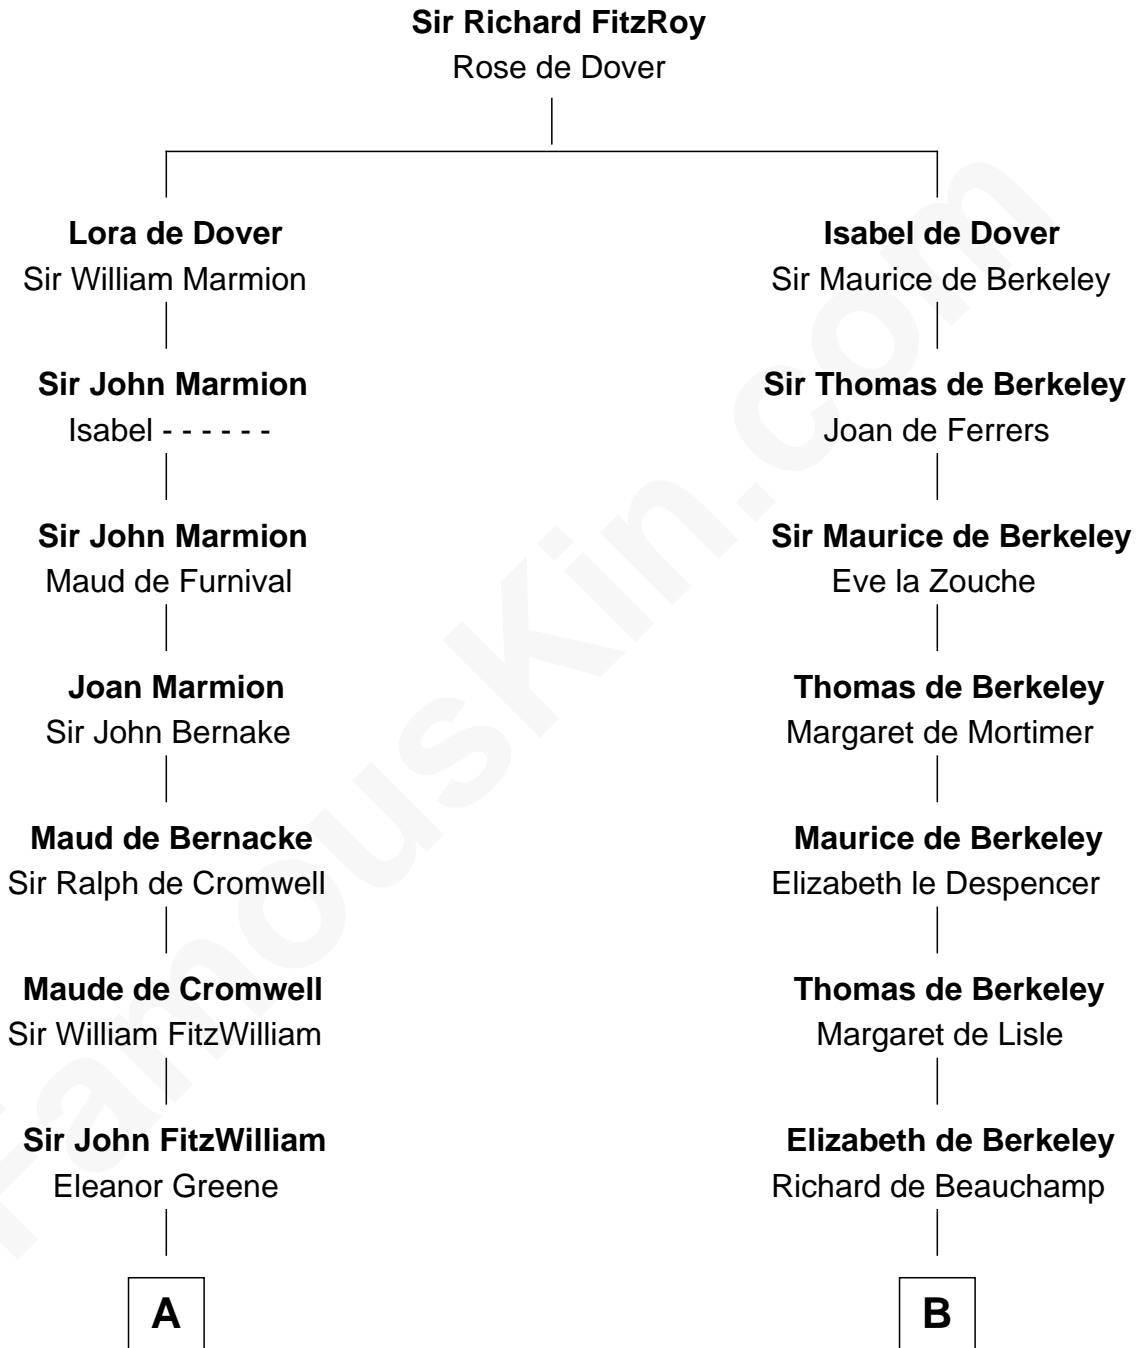

## Relationship Chart of

### Abigail (Smith) Adams

First Lady of President John Adams

17th cousin 3 times removed of

**Charles Darwin**

Theory of Evolution

FamousKin.com