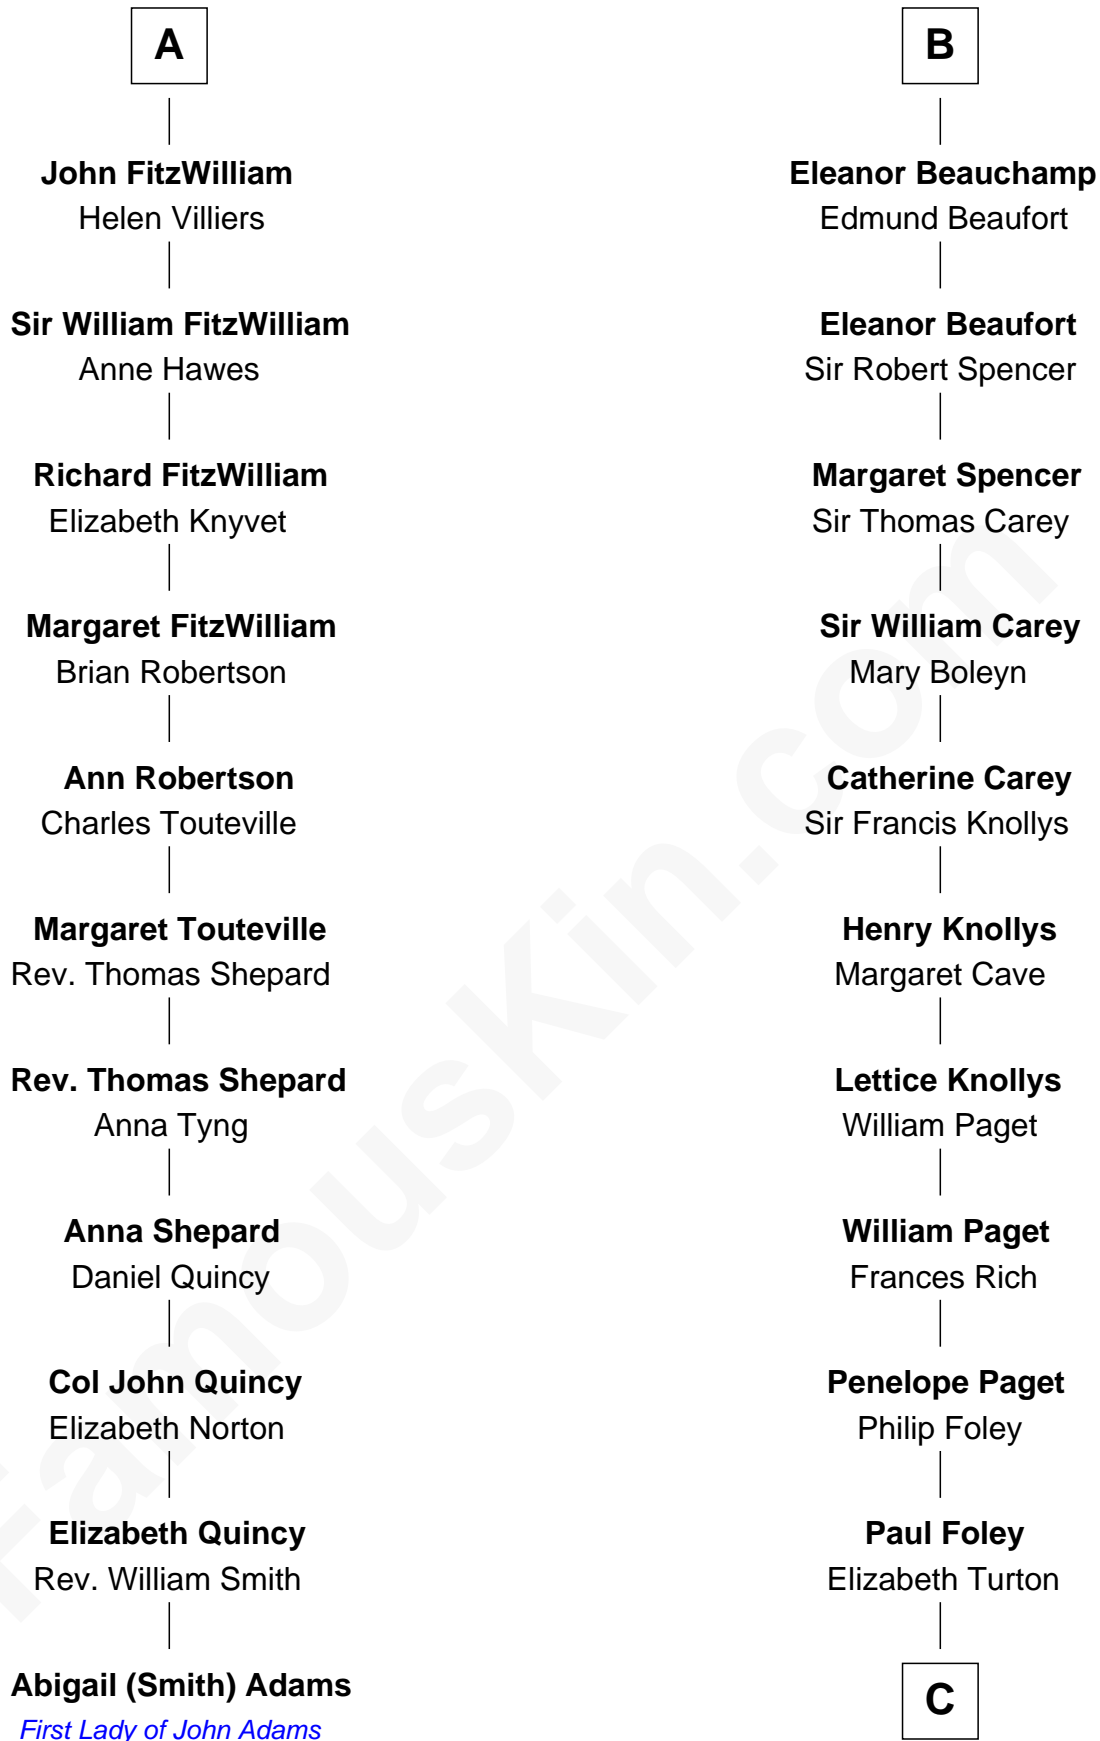

## Relationship Chart of

### Abigail (Smith) Adams

First Lady of President John Adams

17th cousin 3 times removed of

**Charles Darwin**

Theory of Evolution

FamousKin.com