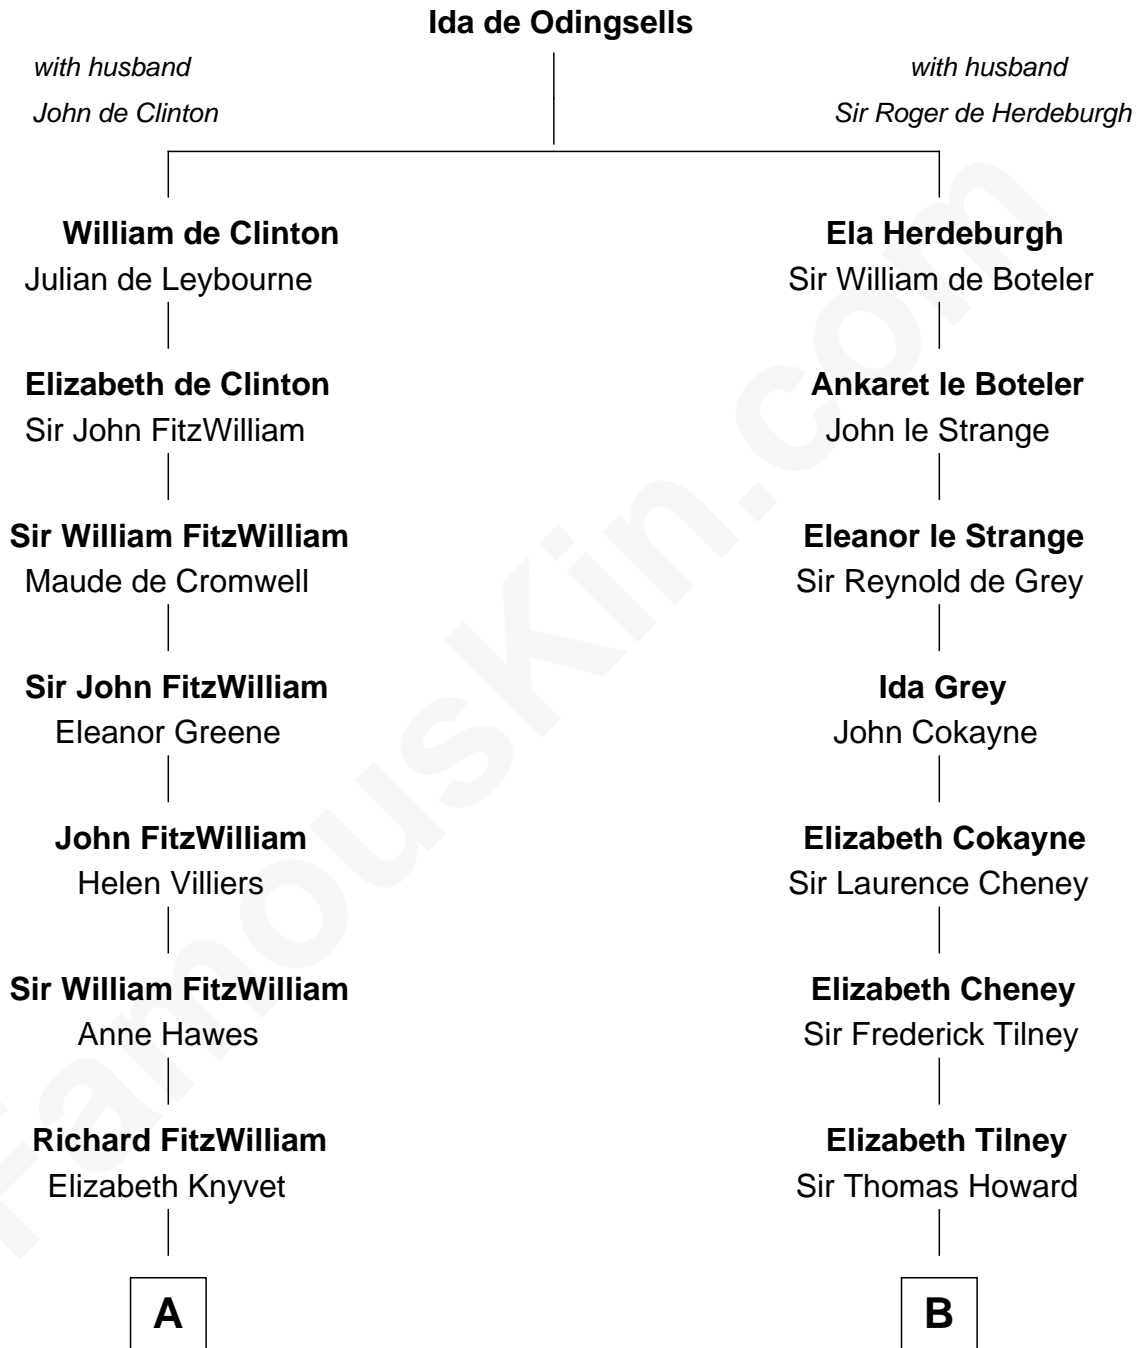

FamousKin.com

Relationship Chart of

Abigail (Smith) Adams

First Lady of President John Adams

14th cousin 4 times removed of

Charles Darwin

Theory of Evolution

C

Dr. Robert Waring Darwin
Susanna Wedgwood

Charles Darwin
Theory of Evolution

FamousKin.com