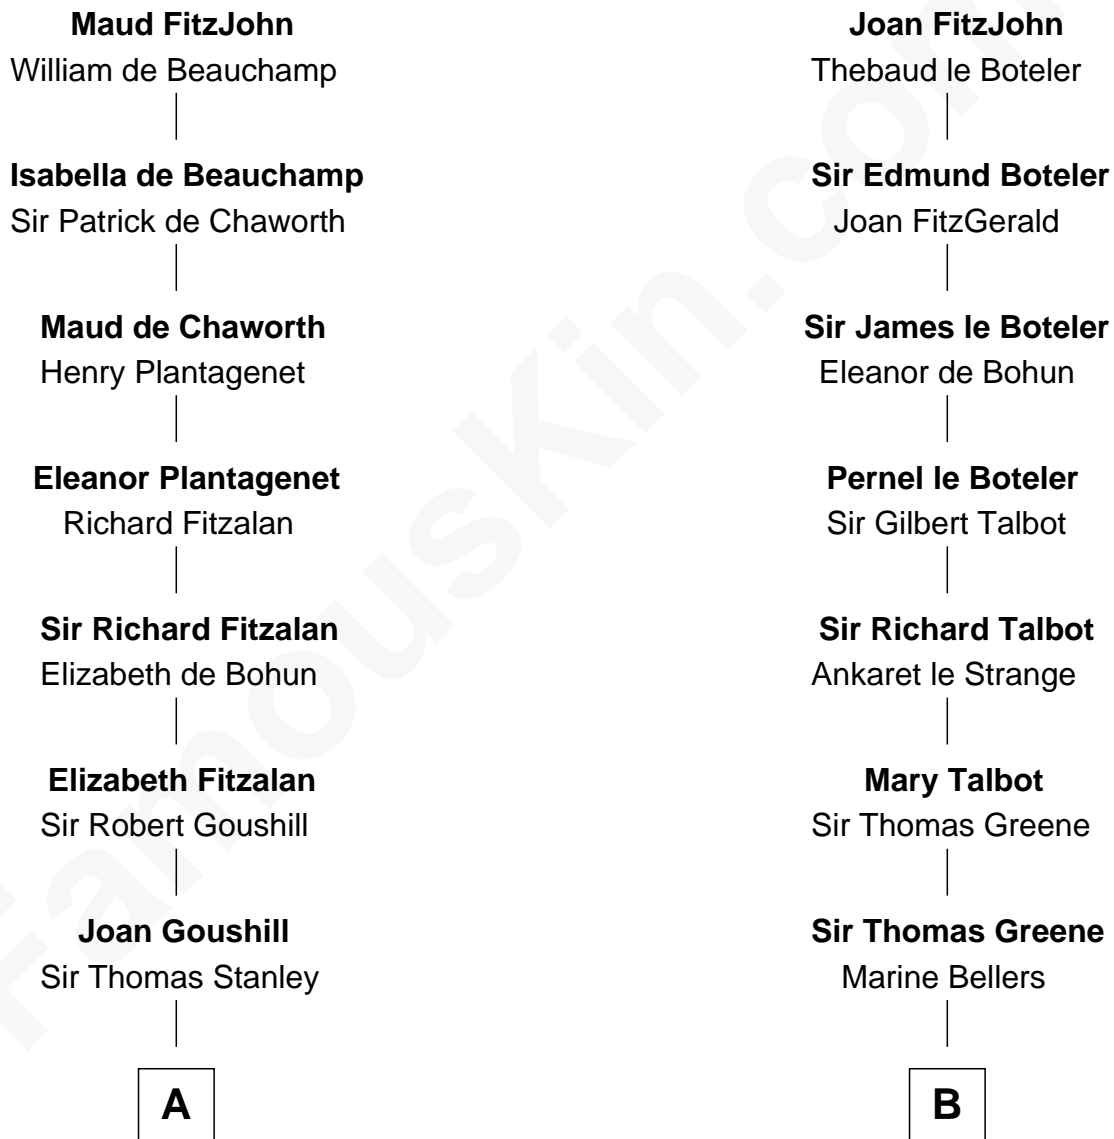

Sir John FitzGeoffrey

Isabel le Bigod