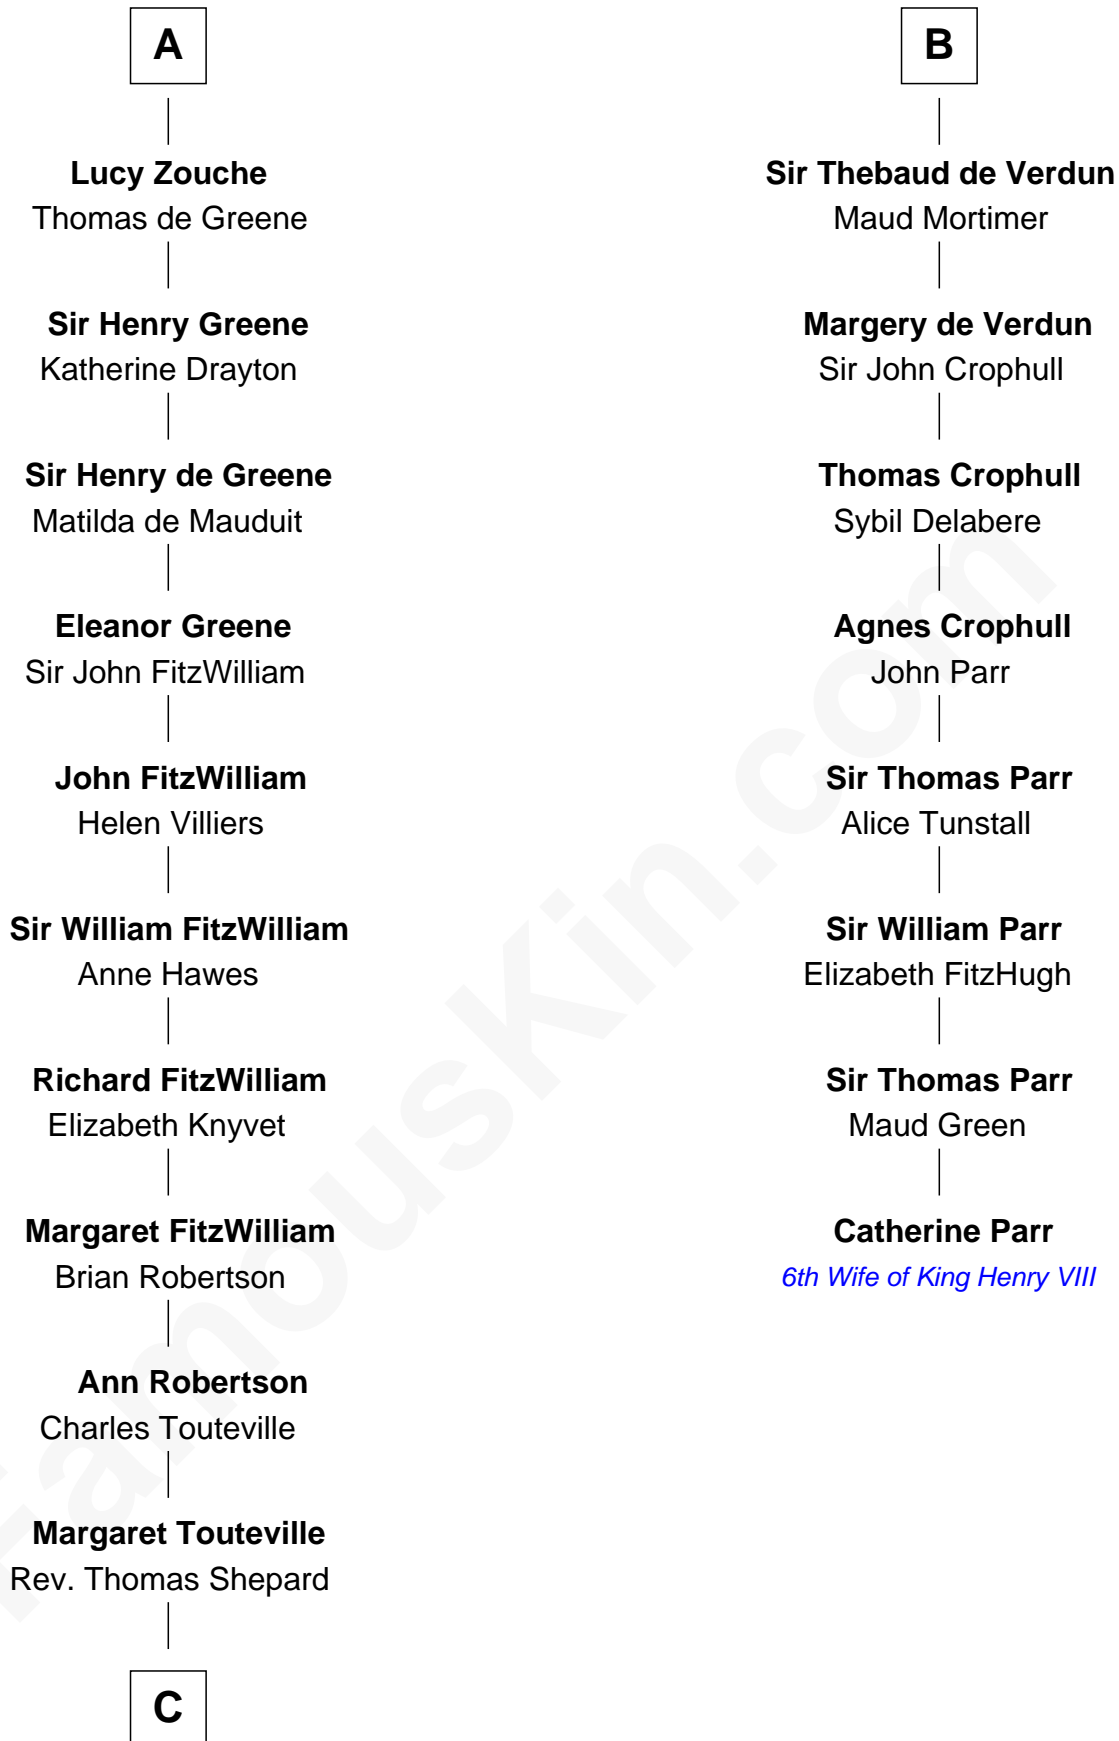

FamousKin.com

Relationship Chart of

Abigail (Smith) Adams

First Lady of President John Adams

14th cousin 7 times removed of

Catherine Parr

6th Wife of King Henry VIII

C