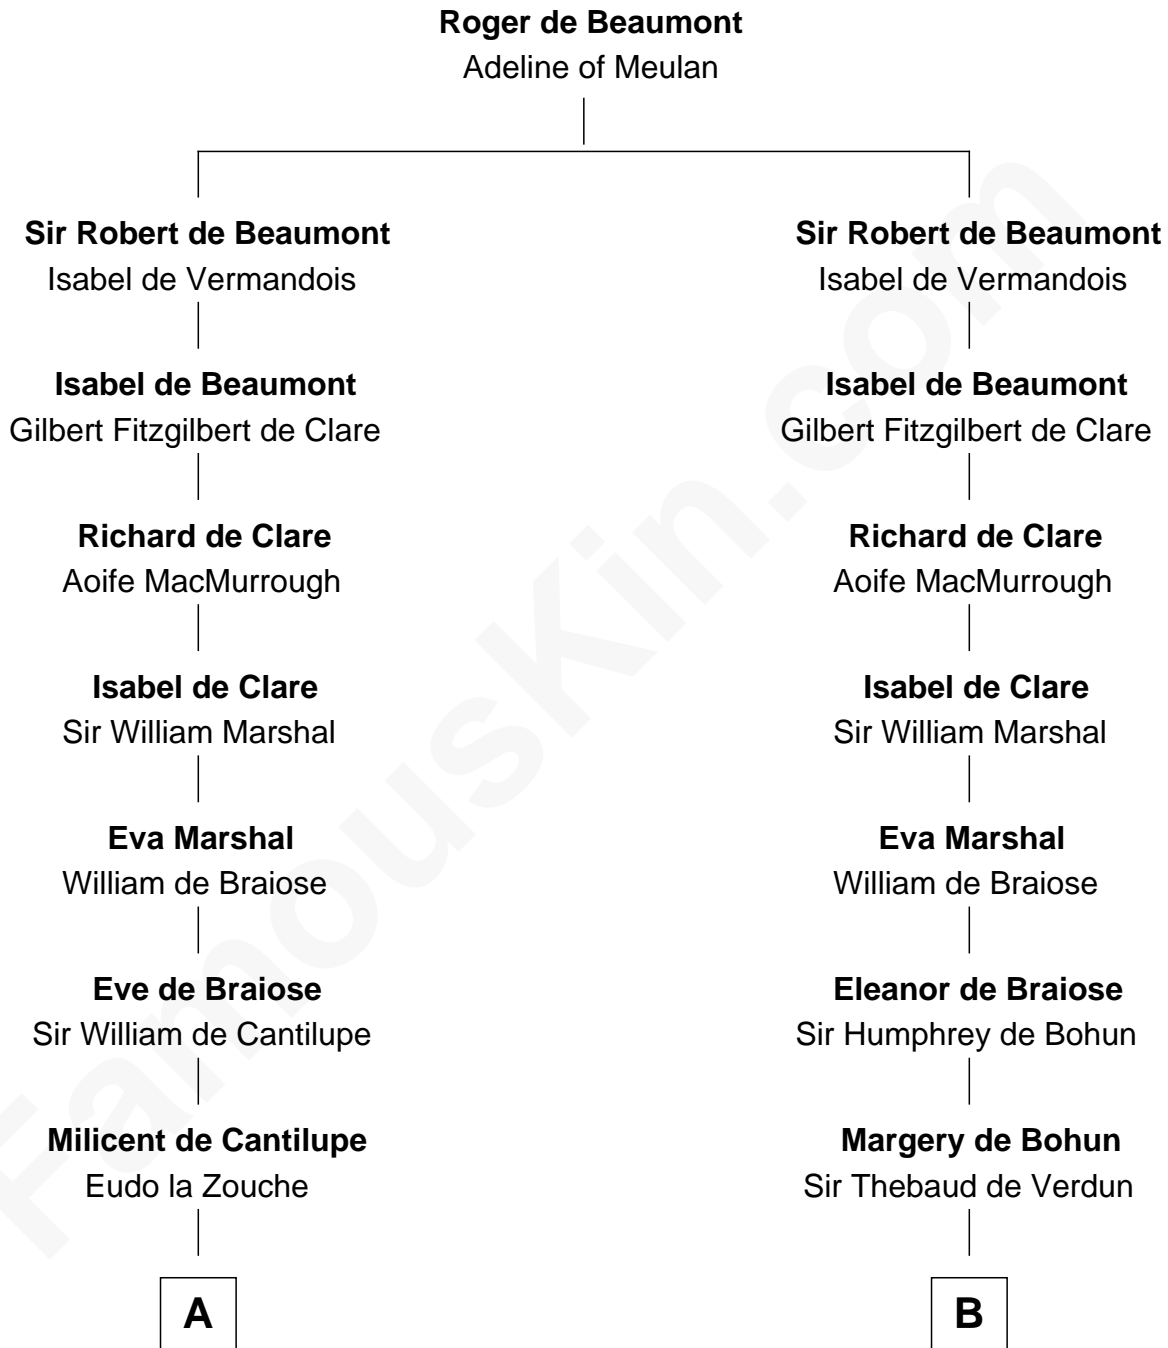

FamousKin.com

Relationship Chart of

Abigail (Smith) Adams

First Lady of President John Adams

14th cousin 7 times removed of

Catherine Parr

6th Wife of King Henry VIII

C