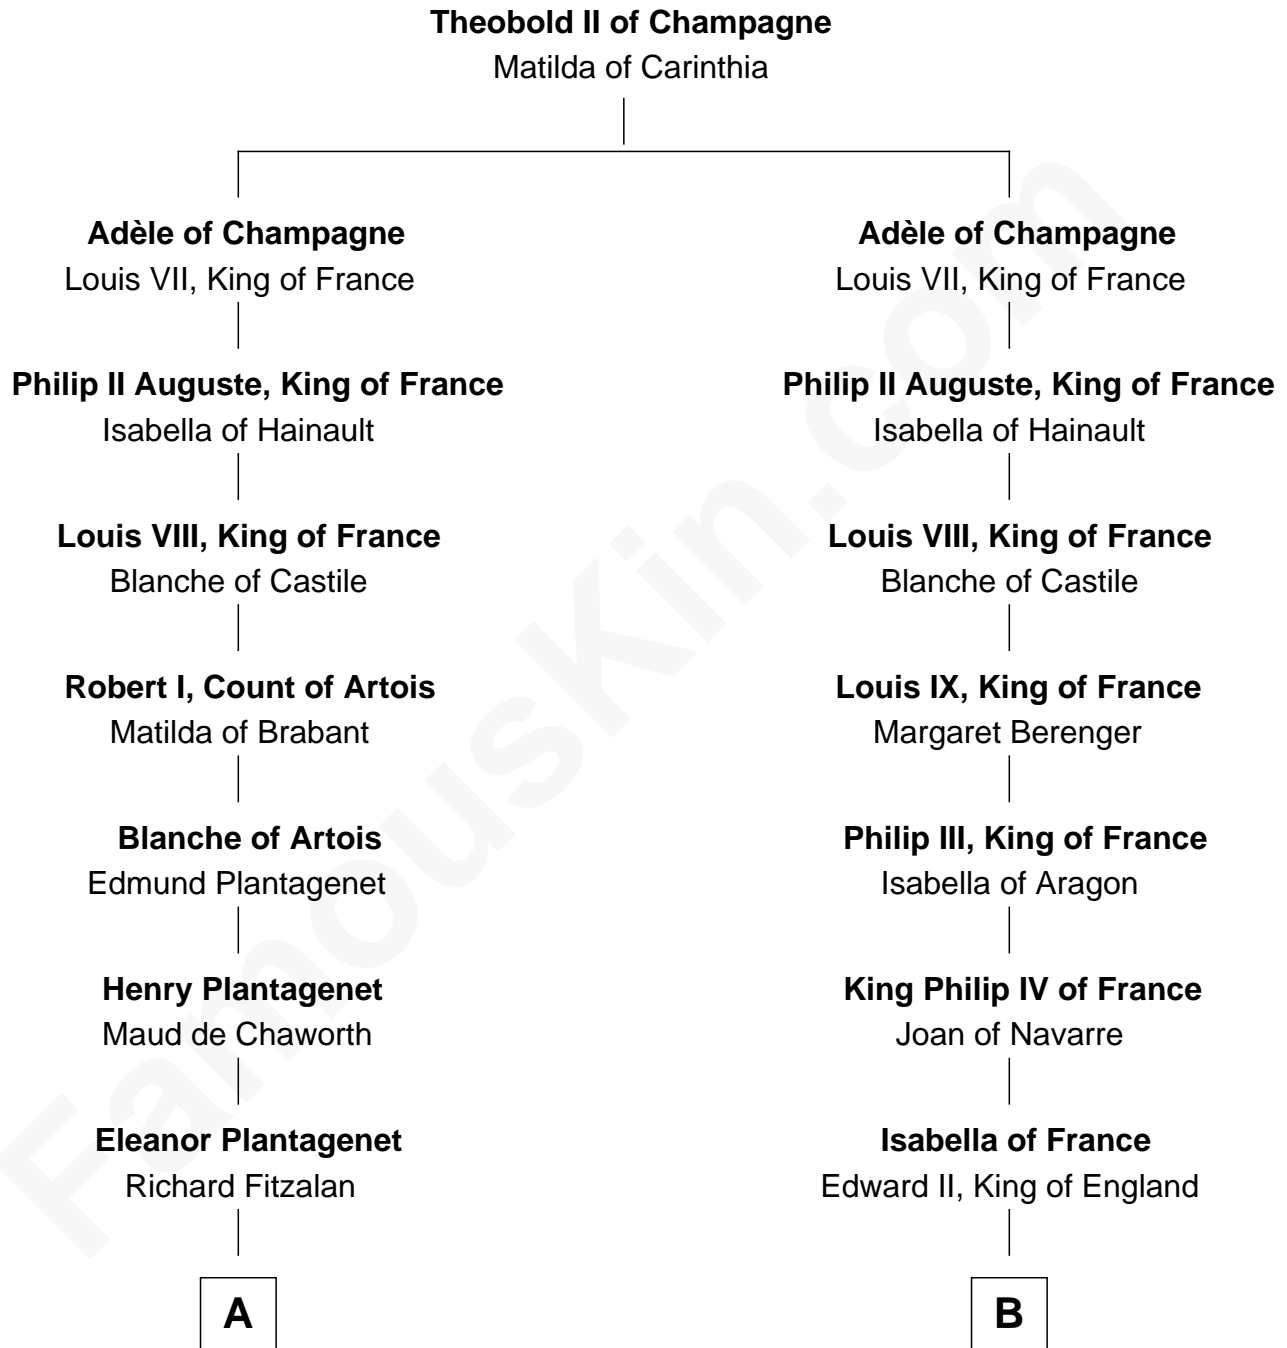

FamousKin.com

Relationship Chart of

Abigail (Smith) Adams

First Lady of President John Adams

14th cousin 7 times removed of

Catherine Parr

6th Wife of King Henry VIII

C

—
Anna Tyng

Rev. Thomas Shepard

—
Anna Shepard

Daniel Quincy

—
Col John Quincy

Elizabeth Norton

—
Elizabeth Quincy

Rev. William Smith