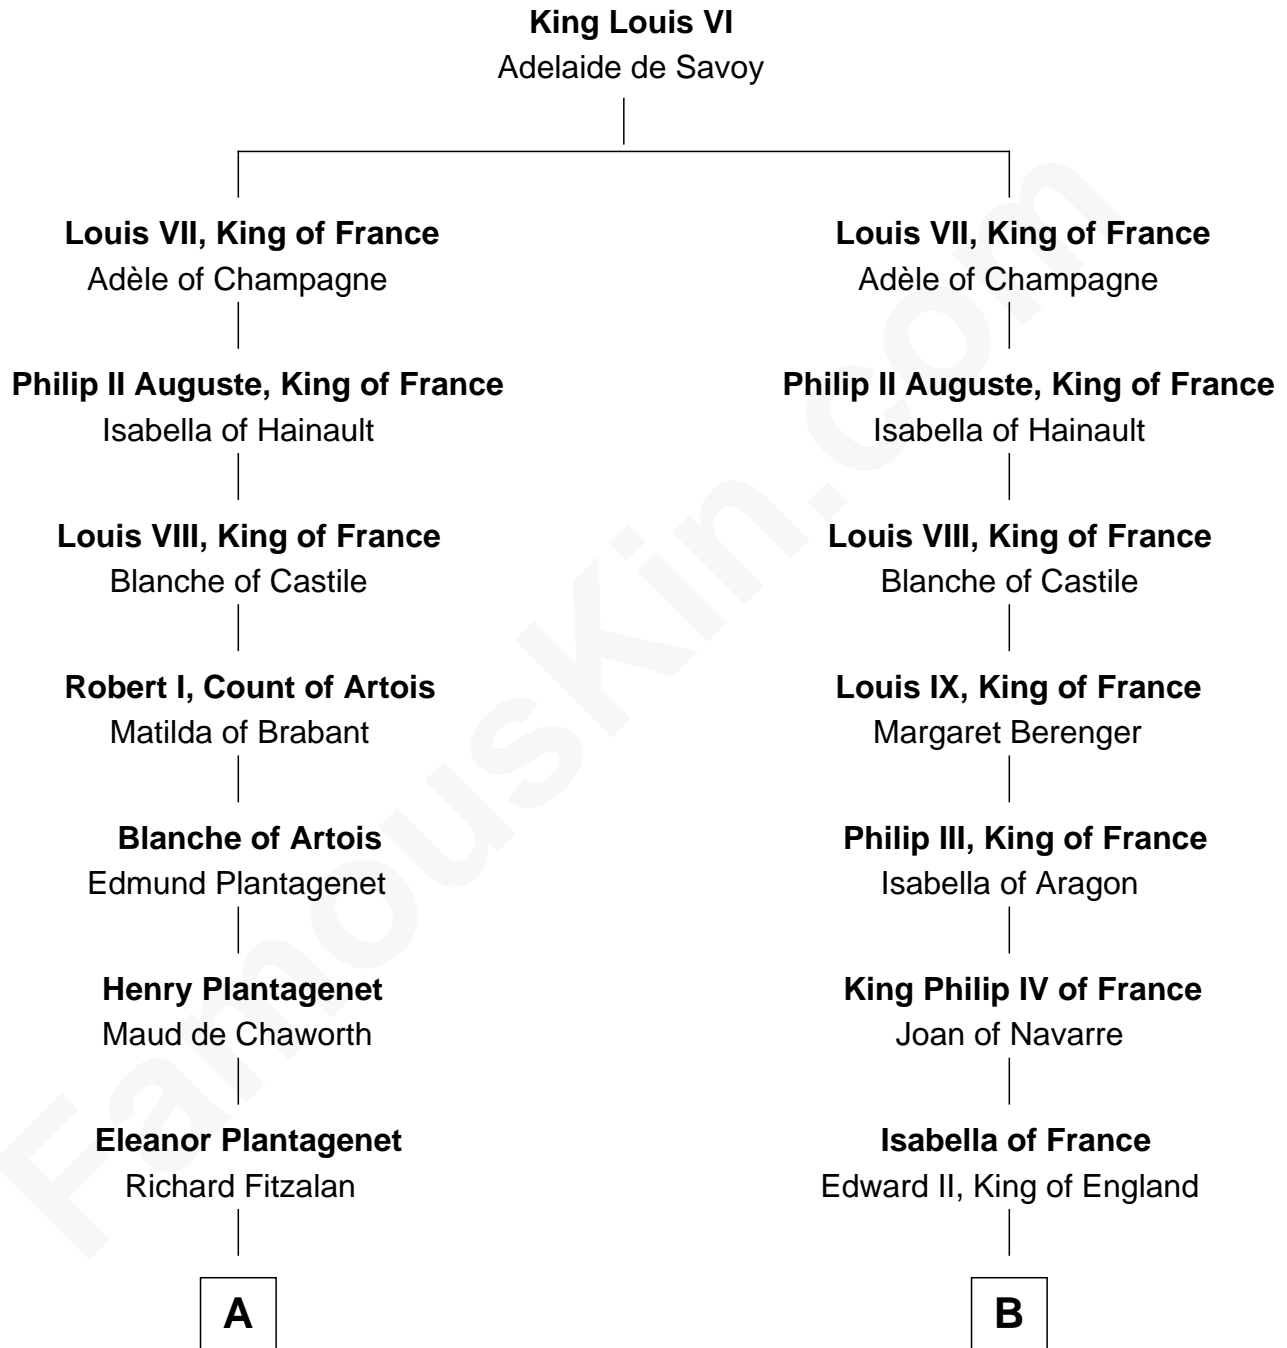

FamousKin.com

Relationship Chart of

Abigail (Smith) Adams

First Lady of President John Adams

14th cousin 7 times removed of

Catherine Parr

6th Wife of King Henry VIII

C

—
Anna Tyng

Rev. Thomas Shepard

—
Anna Shepard

Daniel Quincy

—
Col John Quincy

Elizabeth Norton

—
Elizabeth Quincy

Rev. William Smith