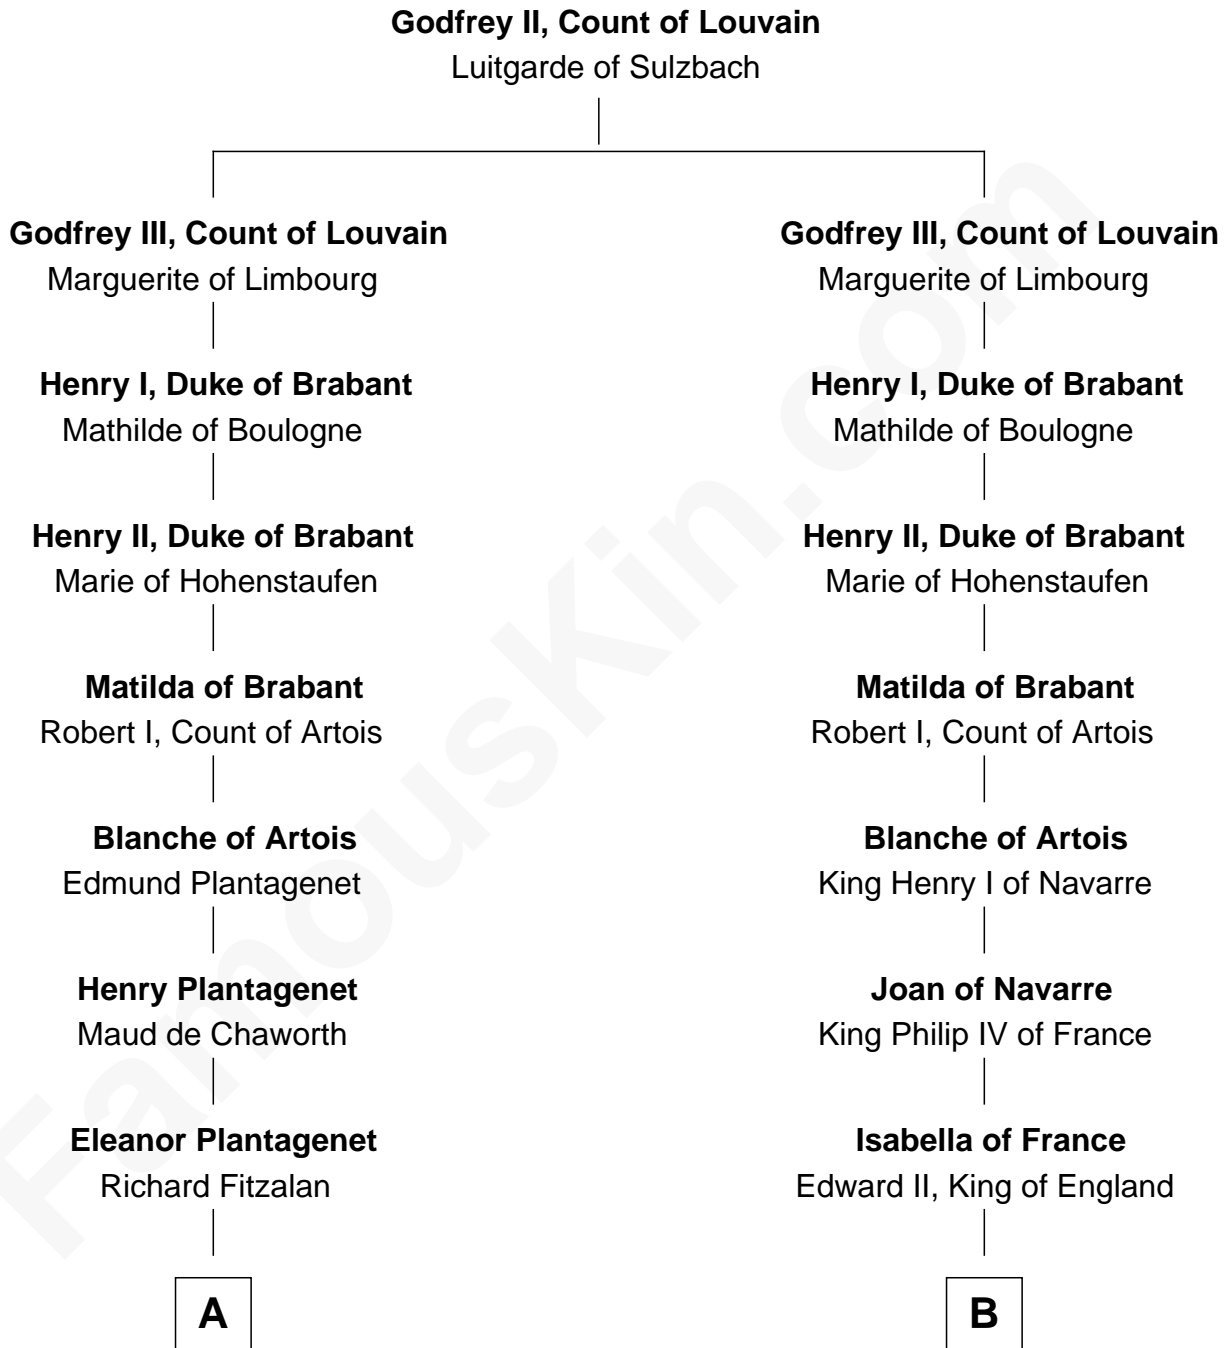

FamousKin.com
Relationship Chart of
Abigail (Smith) Adams

First Lady of President John Adams

14th cousin 7 times removed of

Catherine Parr

6th Wife of King Henry VIII

C

—
Anna Tyng

Rev. Thomas Shepard

—
Anna Shepard

Daniel Quincy

—
Col John Quincy

Elizabeth Norton

—
Elizabeth Quincy

Rev. William Smith

—
Abigail (Smith) Adams

First Lady of John Adams