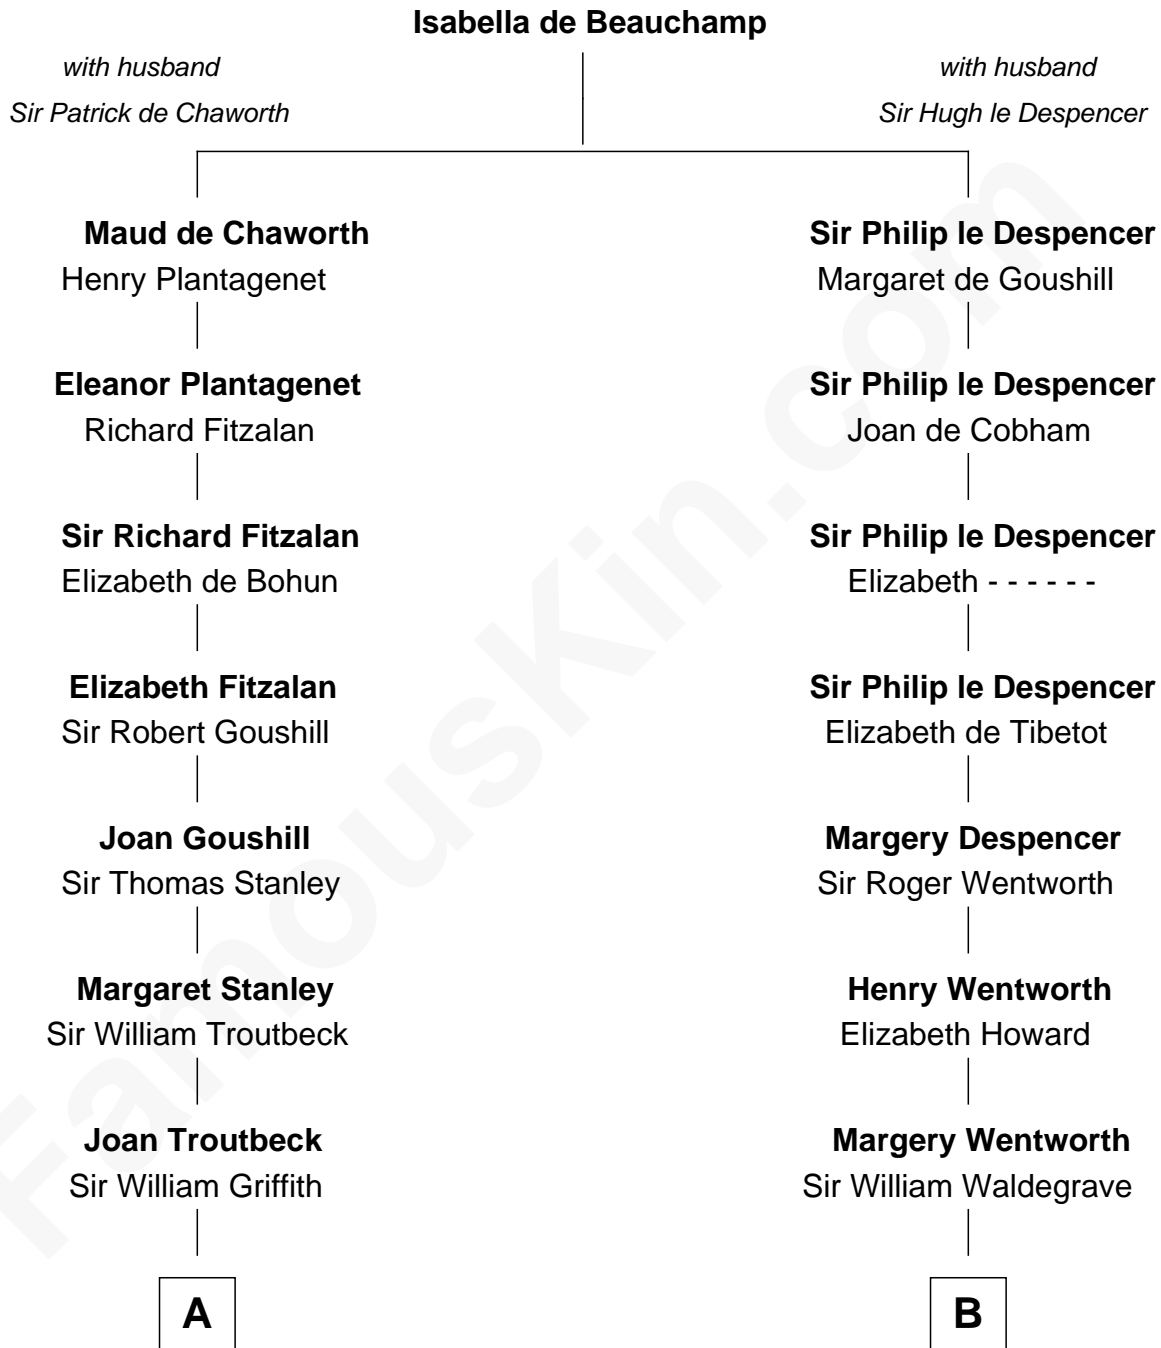

FamousKin.com
Relationship Chart of
Abigail (Smith) Adams
First Lady of President John Adams

16th cousin 5 times removed of
Maggie Gyllenhaal
Movie Actress

C

Anders Leonard Gyllenhaal

Selma Amanda Nelson

Leonard Ephraim Gyllenhaal