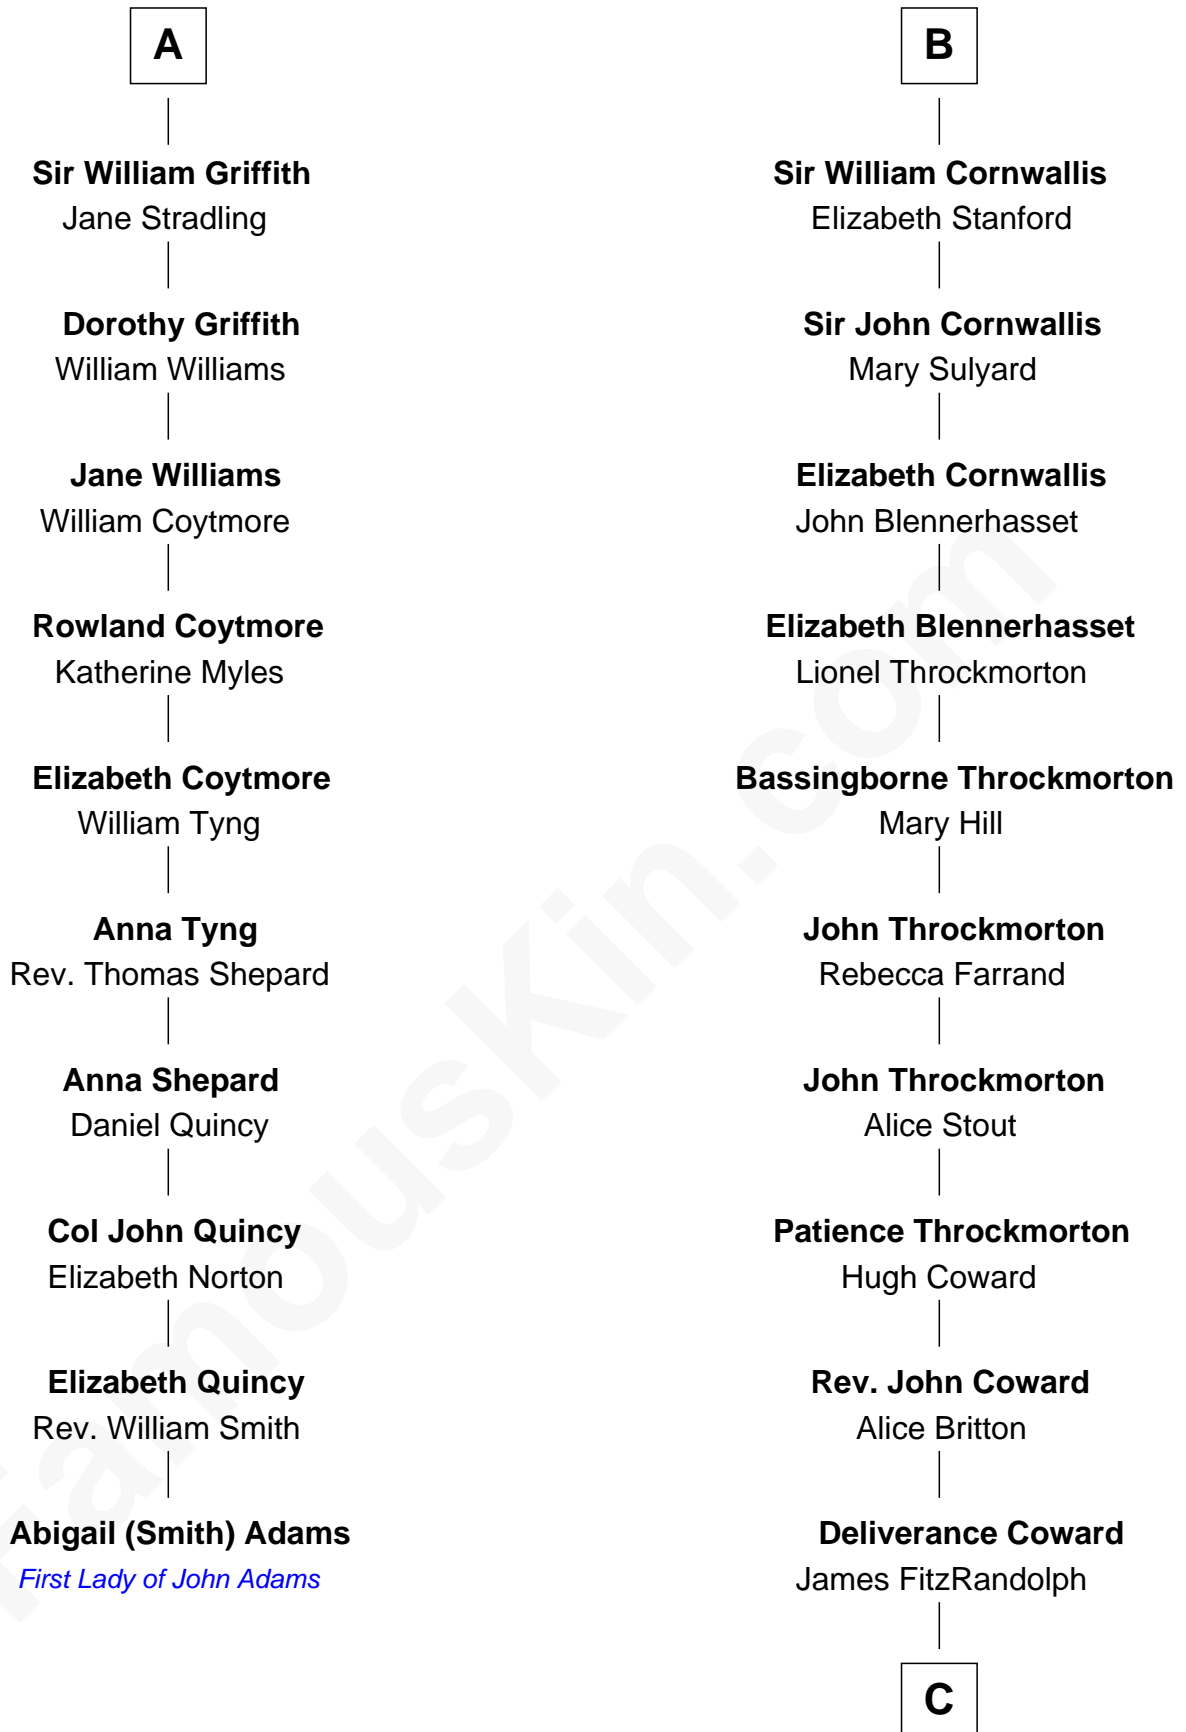

## Relationship Chart of

### Abigail (Smith) Adams

First Lady of President John Adams

16th cousin 3 times removed of

### General James Longstreet

Confederate Army - U.S. Civil War

**C**

**Hannah FitzRandolph**

William Longstreet

**James Longstreet**

Mary Anna Dent

**General James Longstreet**