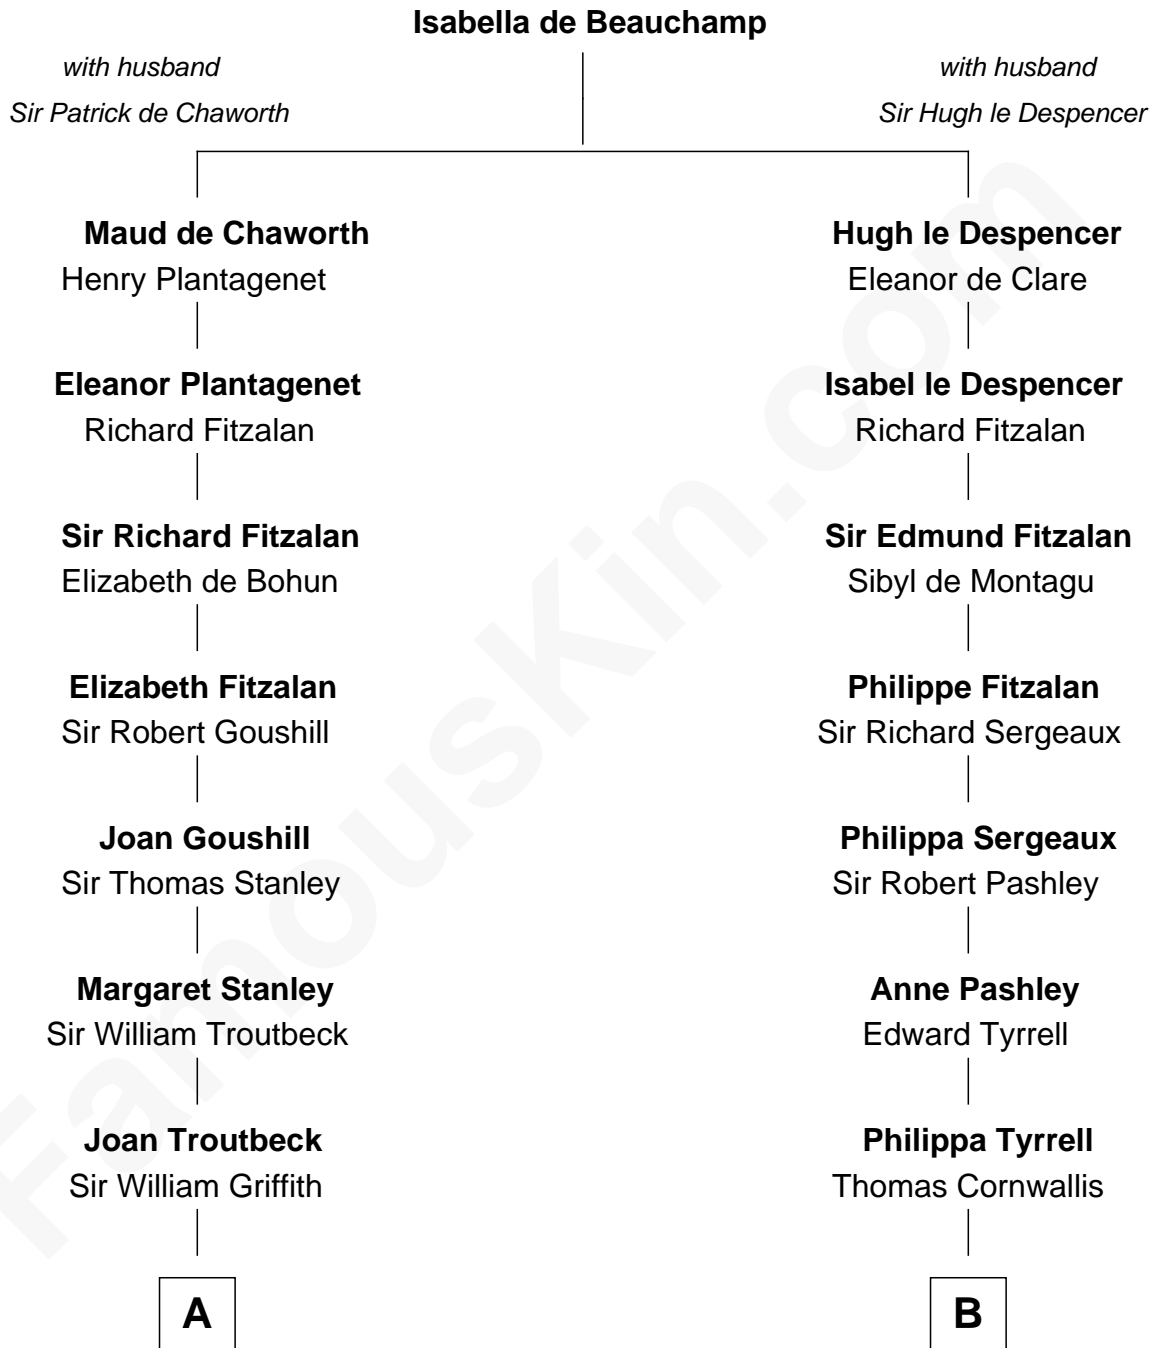

FamousKin.com

Relationship Chart of

Abigail (Smith) Adams

First Lady of President John Adams

16th cousin 3 times removed of

General James Longstreet

Confederate Army - U.S. Civil War