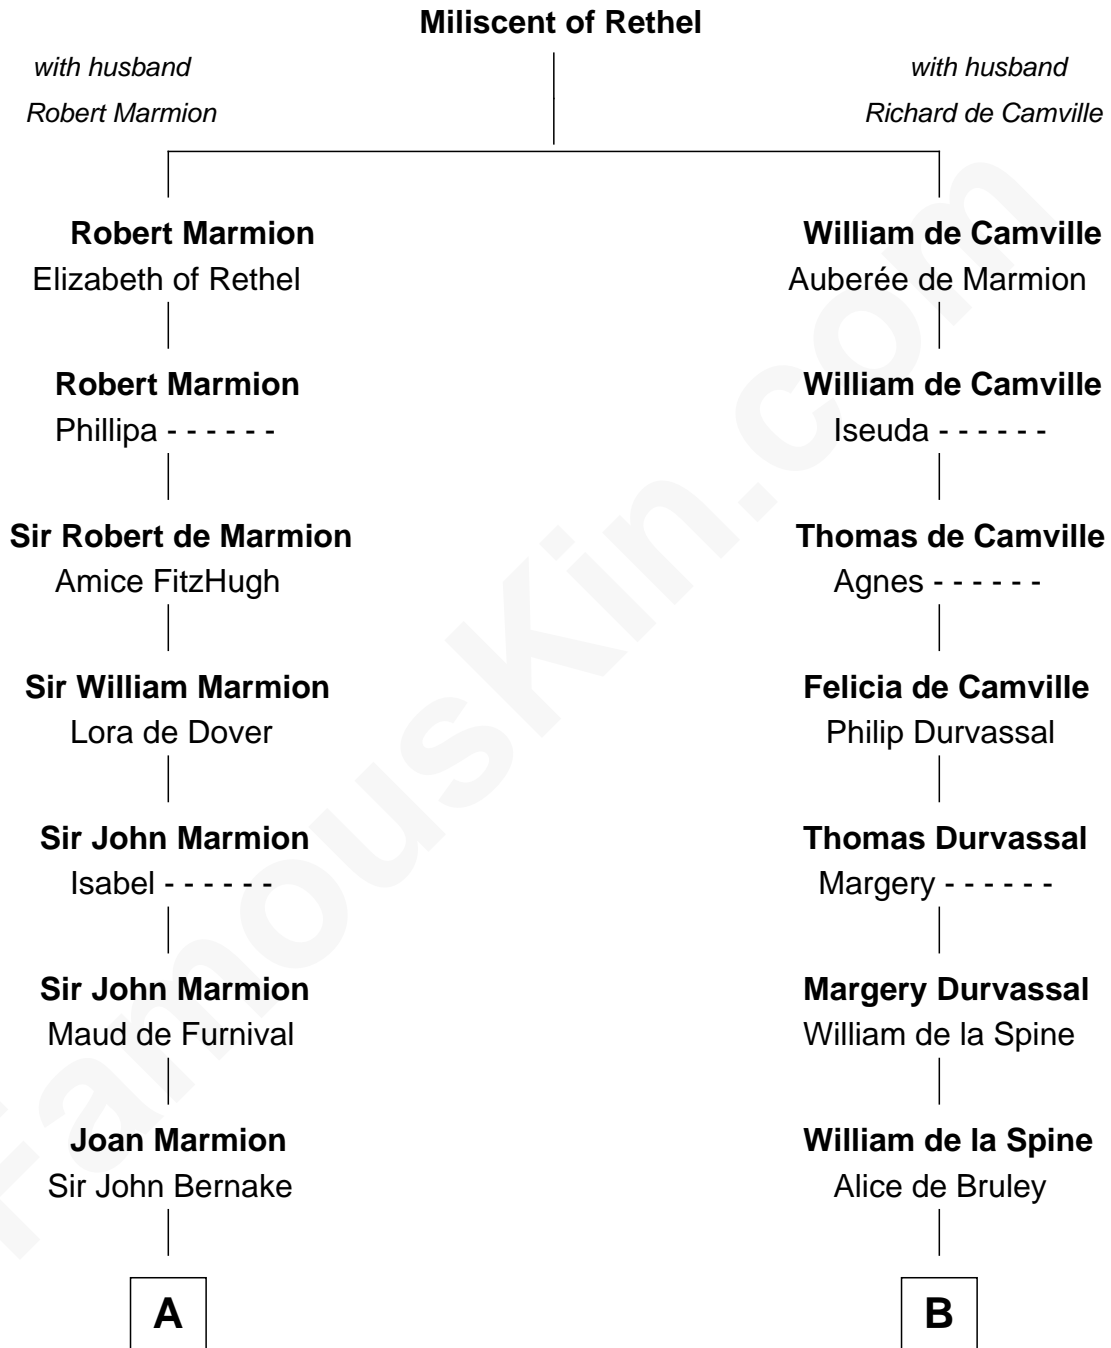

FamousKin.com

Relationship Chart of

Abigail (Smith) Adams

First Lady of President John Adams

20th cousin 1 time removed of

General James Longstreet

Confederate Army - U.S. Civil War