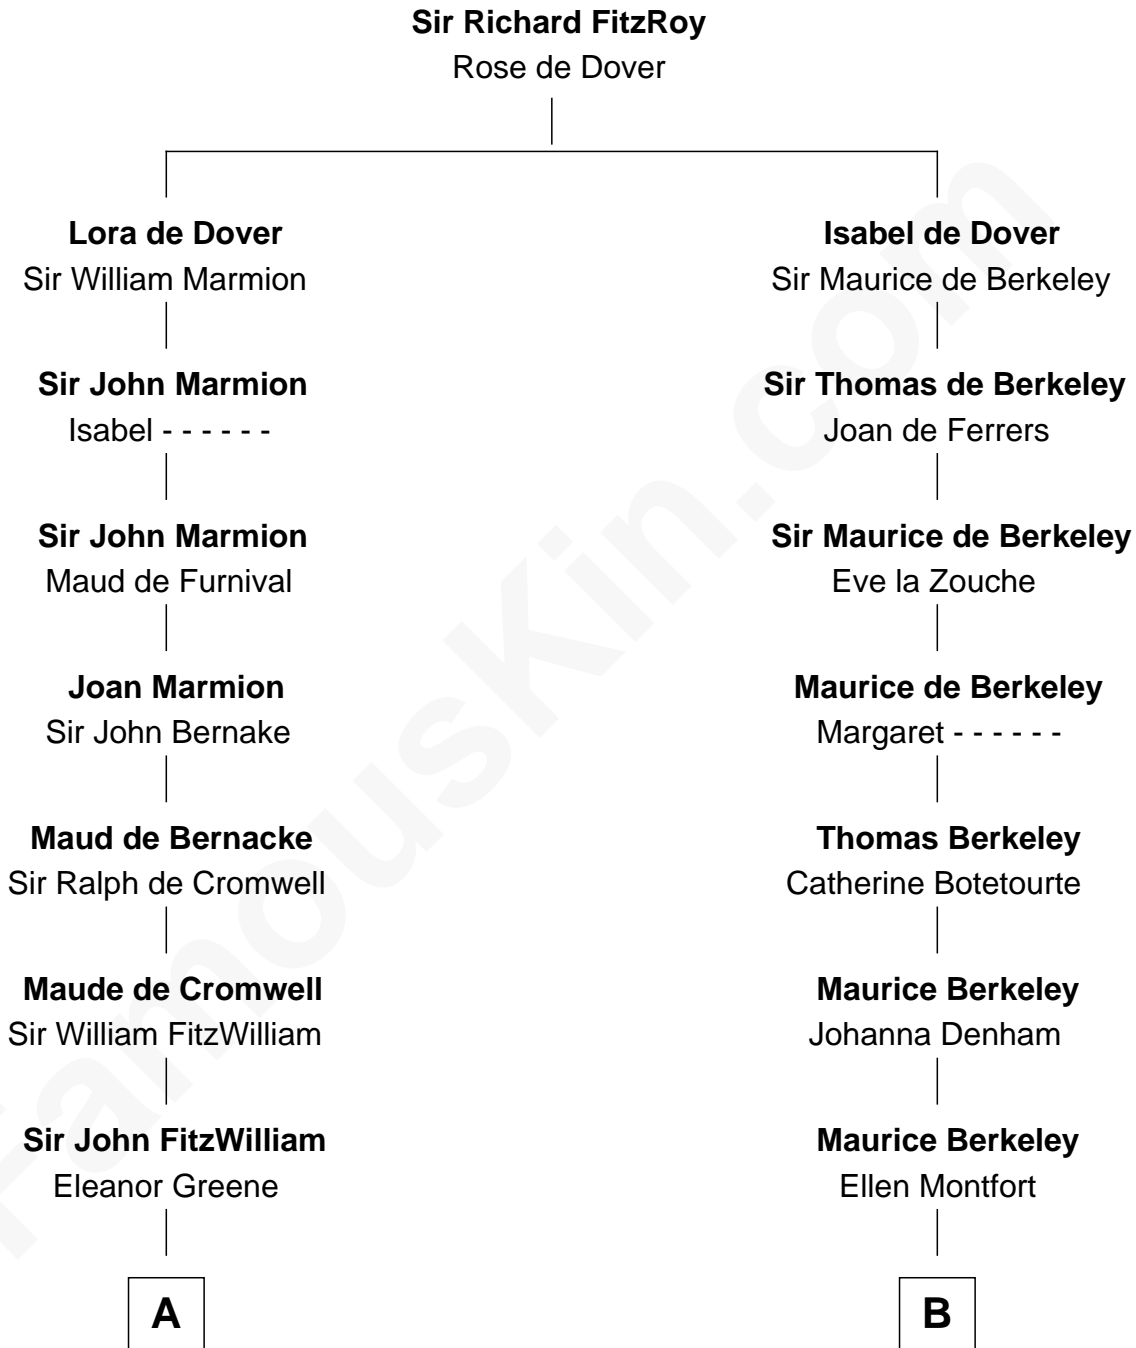

FamousKin.com

Relationship Chart of

Abigail (Smith) Adams

First Lady of President John Adams

17th cousin 4 times removed of

Jack London

Author of "The Call of the Wild"