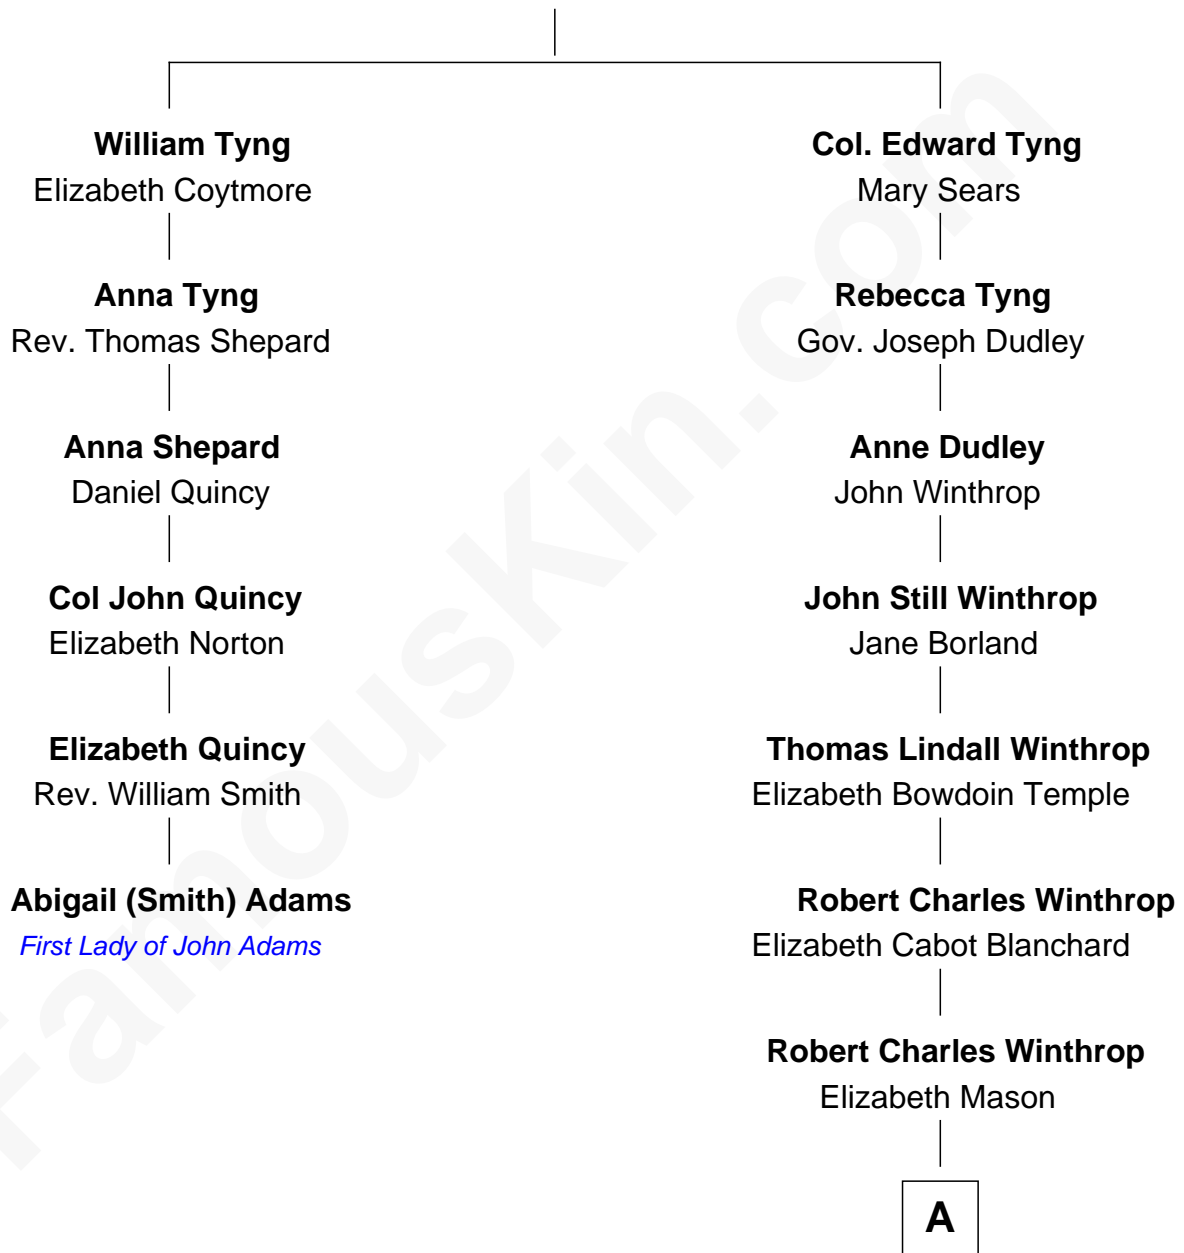

## Relationship Chart of

### Abigail (Smith) Adams

*First Lady of President John Adams*

5th cousin 4 times removed of

**John Kerry**

*68th U.S. Secretary of State*

----- Tyng

**A**

—  
**Margaret Tyndal Winthrop**

James Grant Forbes

—  
**Rosemary Isabel Forbes**

Richard John Kerry

—  
**John Kerry**

*68th U.S. Secretary of State*

FamousKin.com