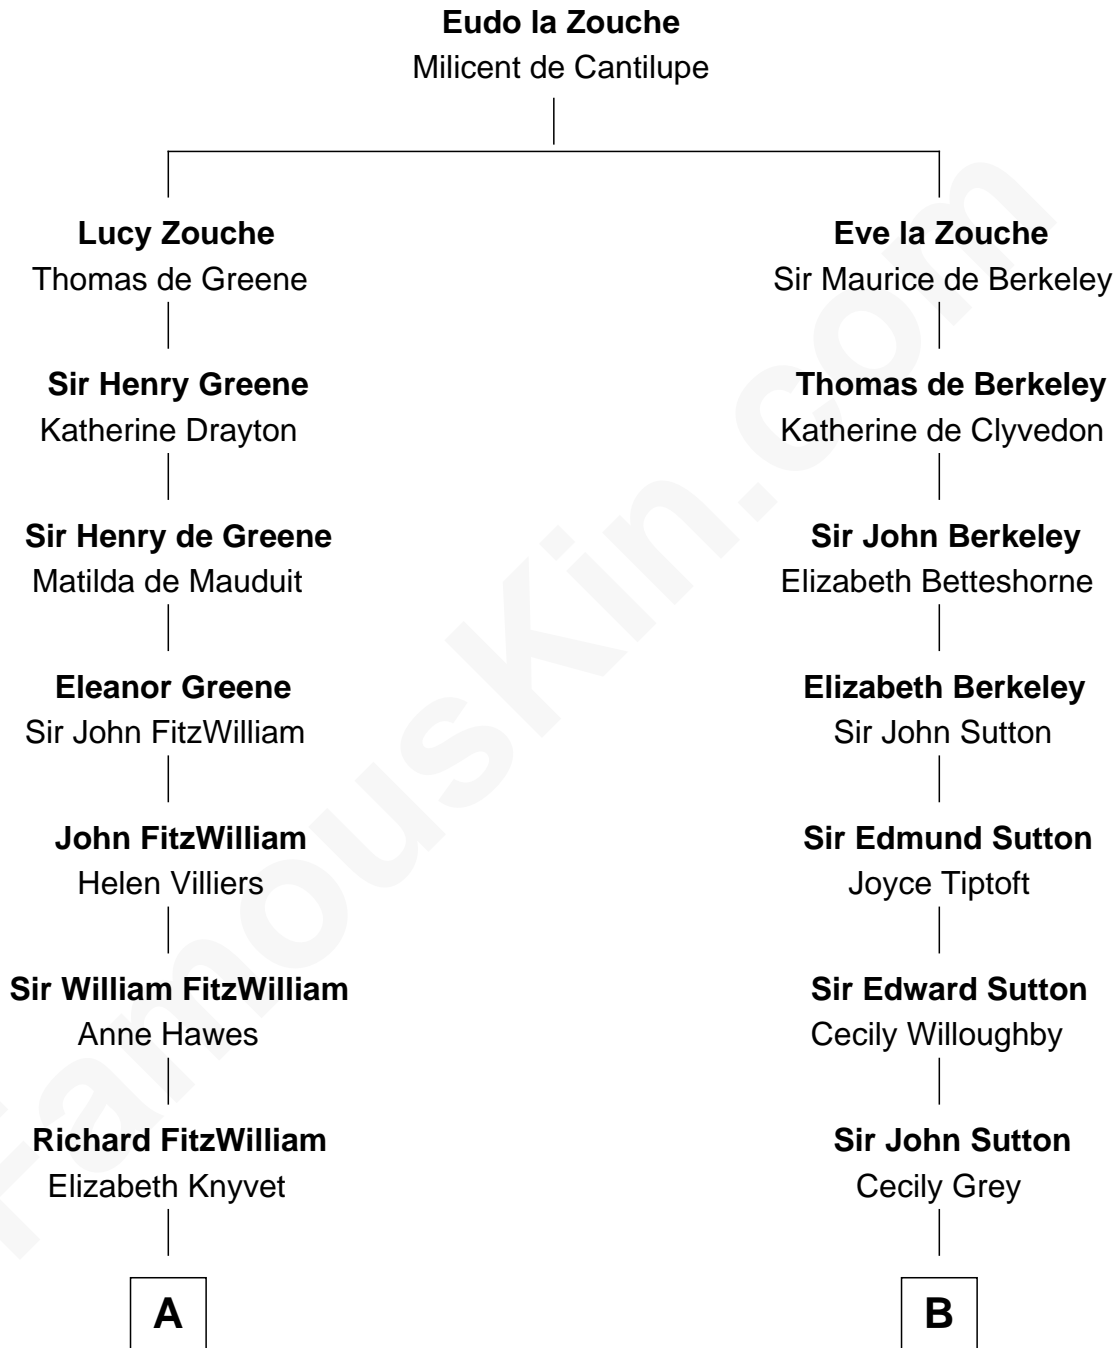

FamousKin.com

Relationship Chart of

Abigail (Smith) Adams

First Lady of President John Adams

14th cousin 4 times removed of

John Kerry

68th U.S. Secretary of State

C

—
Rosemary Isabel Forbes

Richard John Kerry

—
John Kerry

68th U.S. Secretary of State

FamousKin.com