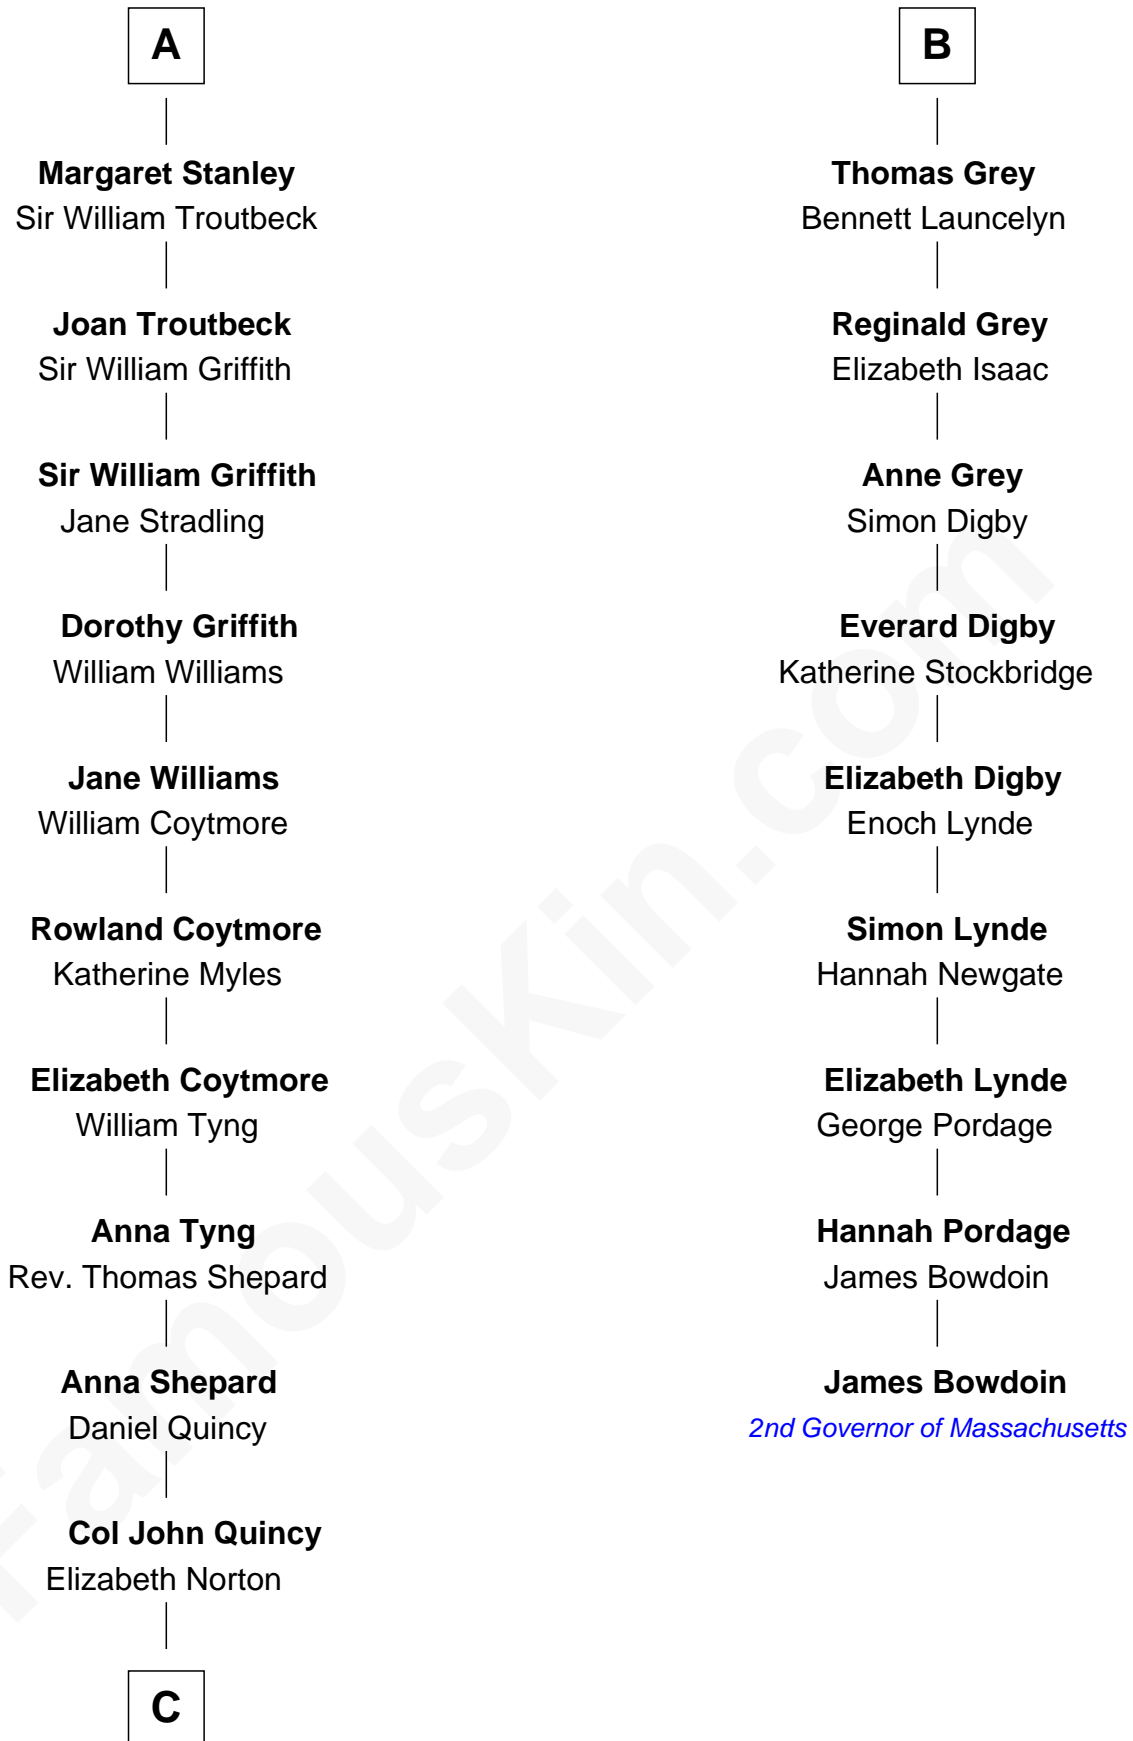

## Relationship Chart of

### Abigail (Smith) Adams

First Lady of President John Adams

15th cousin 3 times removed of

**James Bowdoin**

2nd Governor of Massachusetts

**C**

**Elizabeth Quincy**  
Rev. William Smith

**Abigail (Smith) Adams**  
*First Lady of John Adams*

FamousKin.com