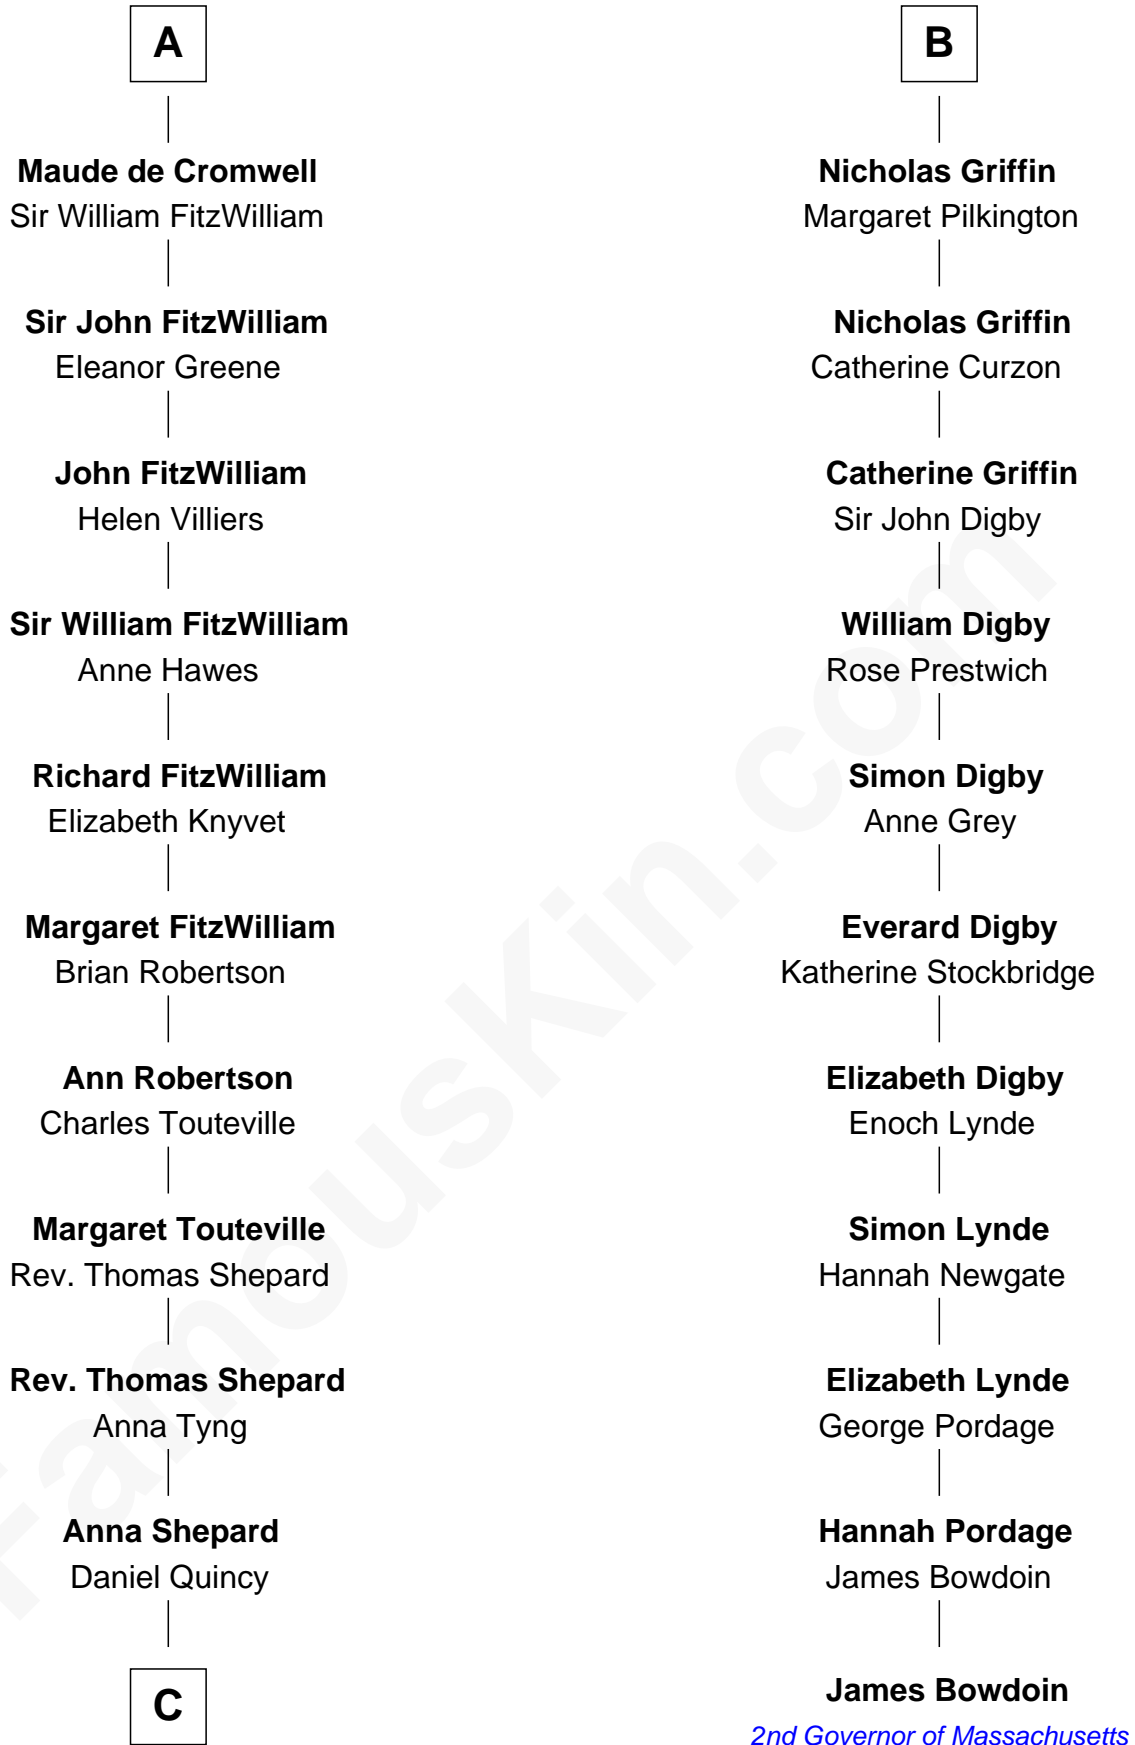

FamousKin.com

Relationship Chart of

Abigail (Smith) Adams

First Lady of President John Adams

17th cousin 2 times removed of

James Bowdoin

2nd Governor of Massachusetts

Hugh de Kevelioc
Bertrade de Montfort

C

Col John Quincy
Elizabeth Norton

Elizabeth Quincy
Rev. William Smith

Abigail (Smith) Adams
First Lady of John Adams

FamousKin.com