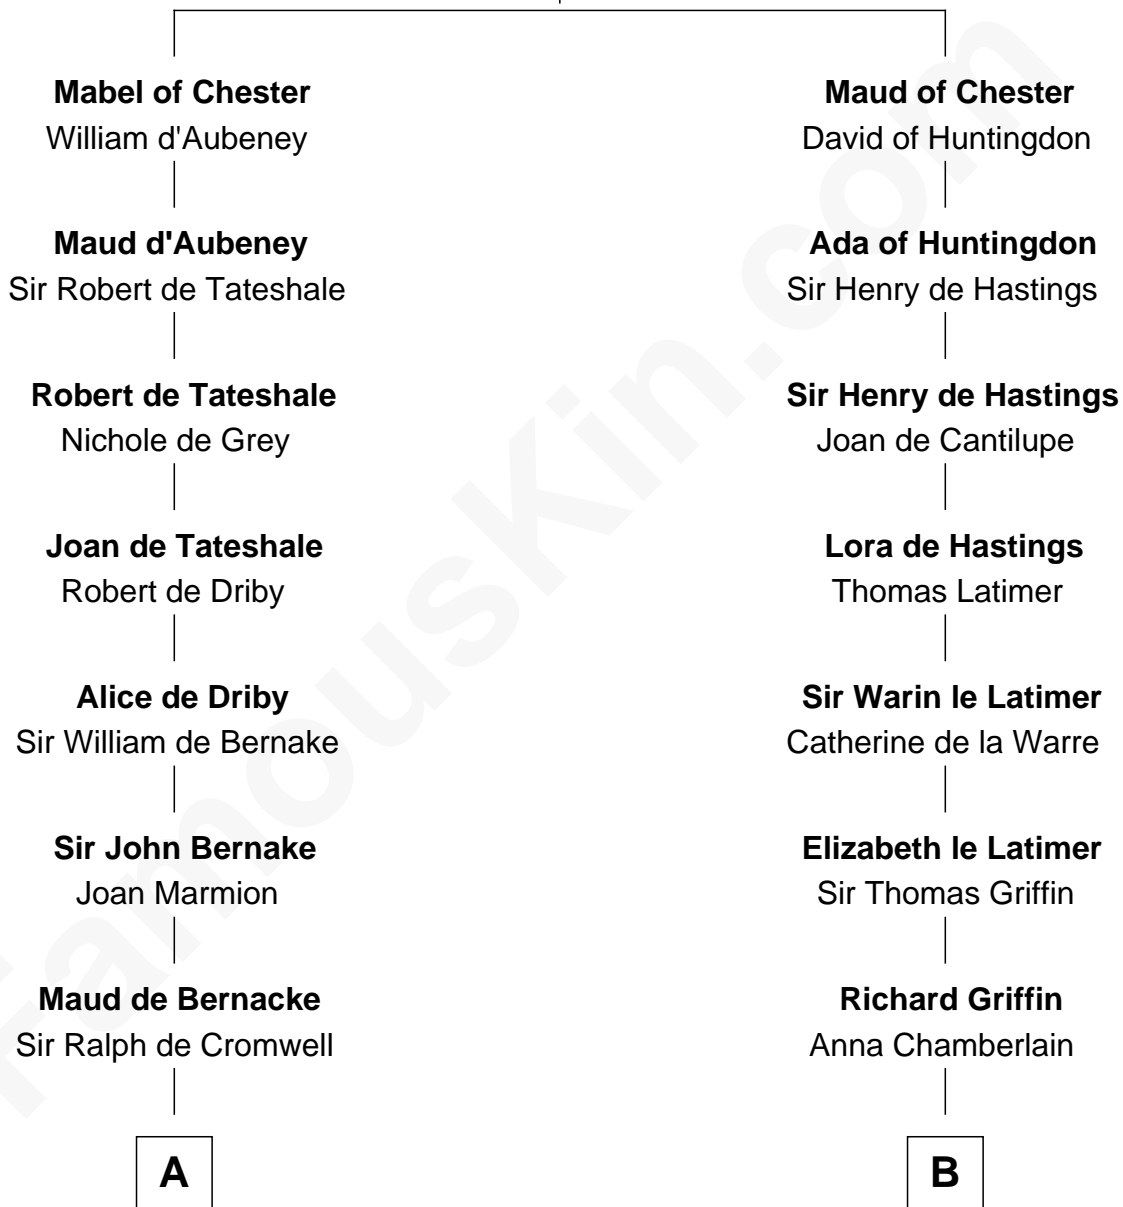

FamousKin.com

Relationship Chart of

Abigail (Smith) Adams

First Lady of President John Adams

17th cousin 2 times removed of

James Bowdoin

2nd Governor of Massachusetts

Hugh de Kevelioc
Bertrade de Montfort

C

Col John Quincy
Elizabeth Norton

Elizabeth Quincy
Rev. William Smith

Abigail (Smith) Adams
First Lady of John Adams

FamousKin.com