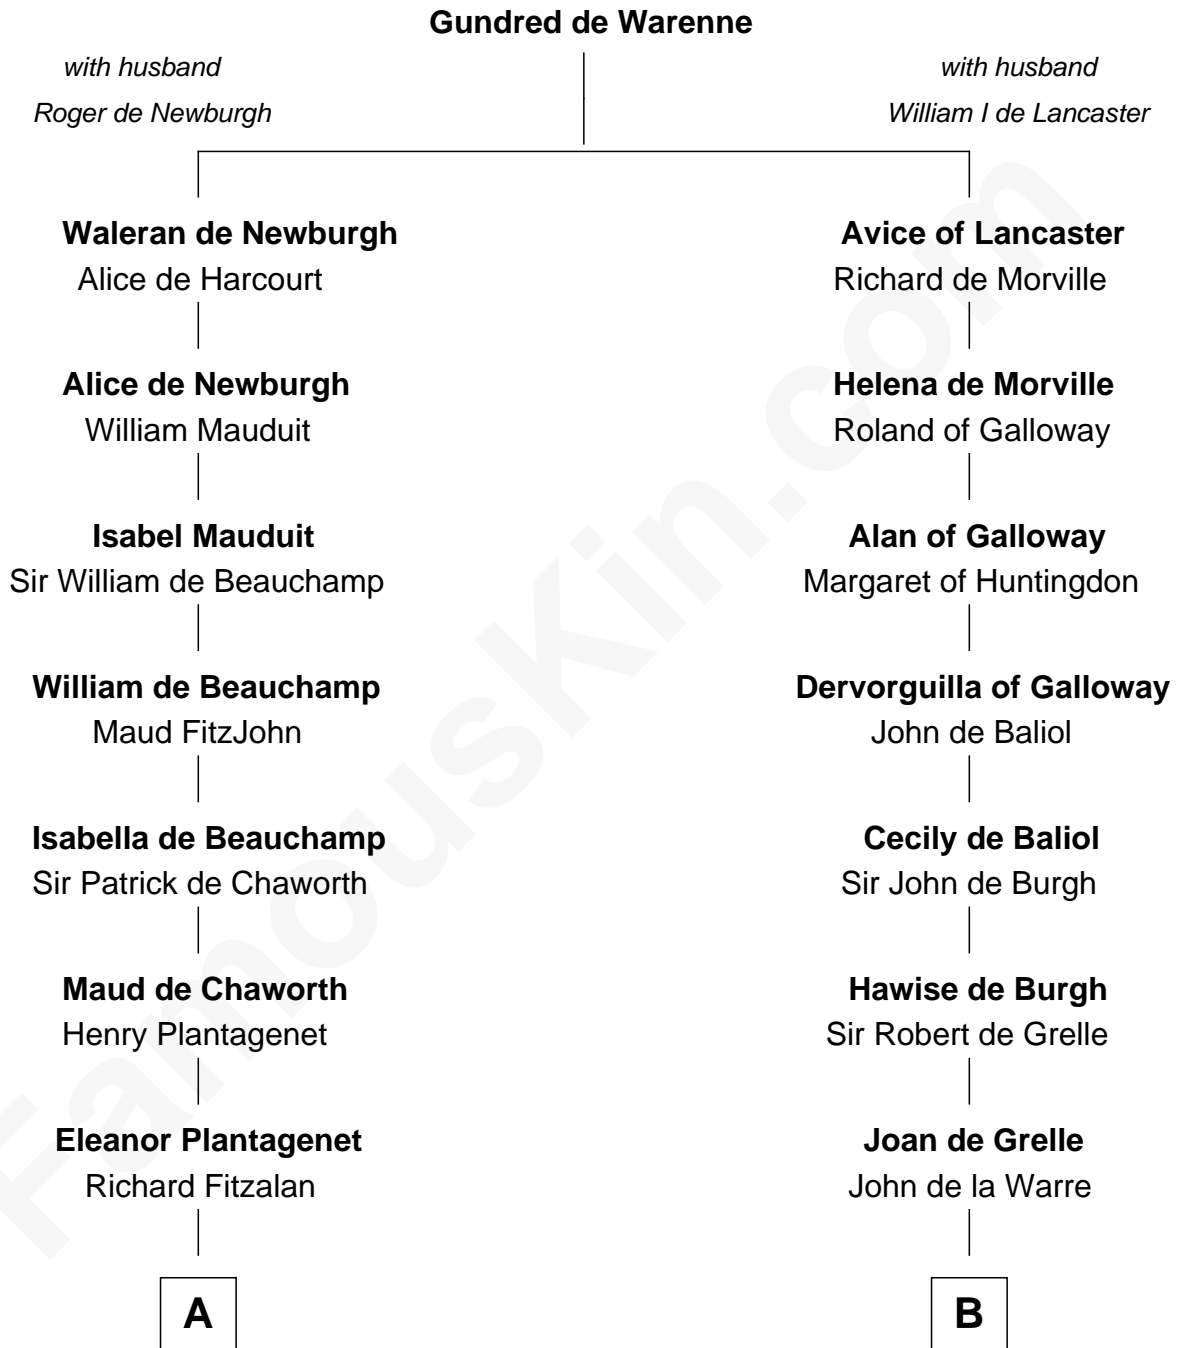

FamousKin.com

Relationship Chart of

Abigail (Smith) Adams

First Lady of President John Adams

20th cousin 1 time removed of

James Bowdoin

2nd Governor of Massachusetts

C

Anna Tyng
Rev. Thomas Shepard

Anna Shepard
Daniel Quincy

Col John Quincy
Elizabeth Norton

Elizabeth Quincy
Rev. William Smith

Abigail (Smith) Adams
First Lady of John Adams

D

Simon Lynde
Hannah Newgate

Elizabeth Lynde
George Pordage