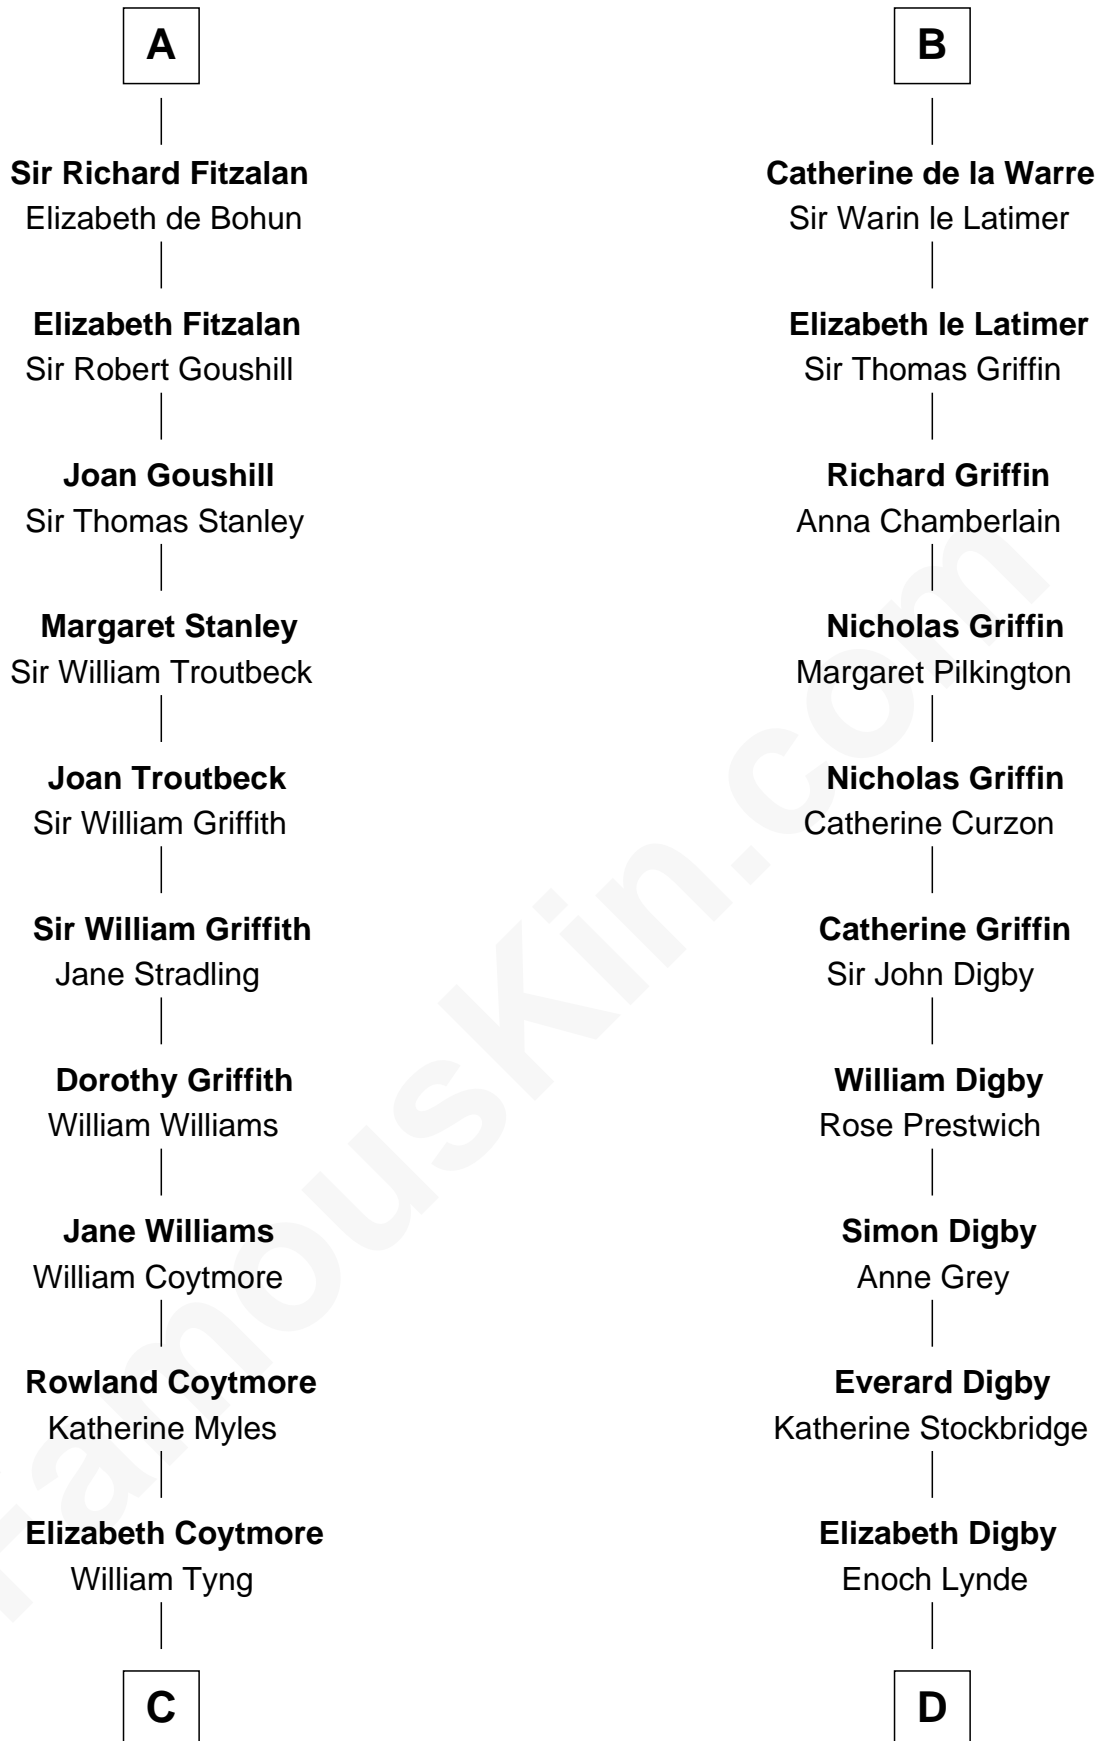

FamousKin.com

Relationship Chart of

Abigail (Smith) Adams

First Lady of President John Adams

20th cousin 1 time removed of

James Bowdoin

2nd Governor of Massachusetts

C

Anna Tyng
Rev. Thomas Shepard

Anna Shepard
Daniel Quincy

Col John Quincy
Elizabeth Norton

Elizabeth Quincy
Rev. William Smith

Abigail (Smith) Adams
First Lady of John Adams

D

Simon Lynde
Hannah Newgate

Elizabeth Lynde
George Pordage