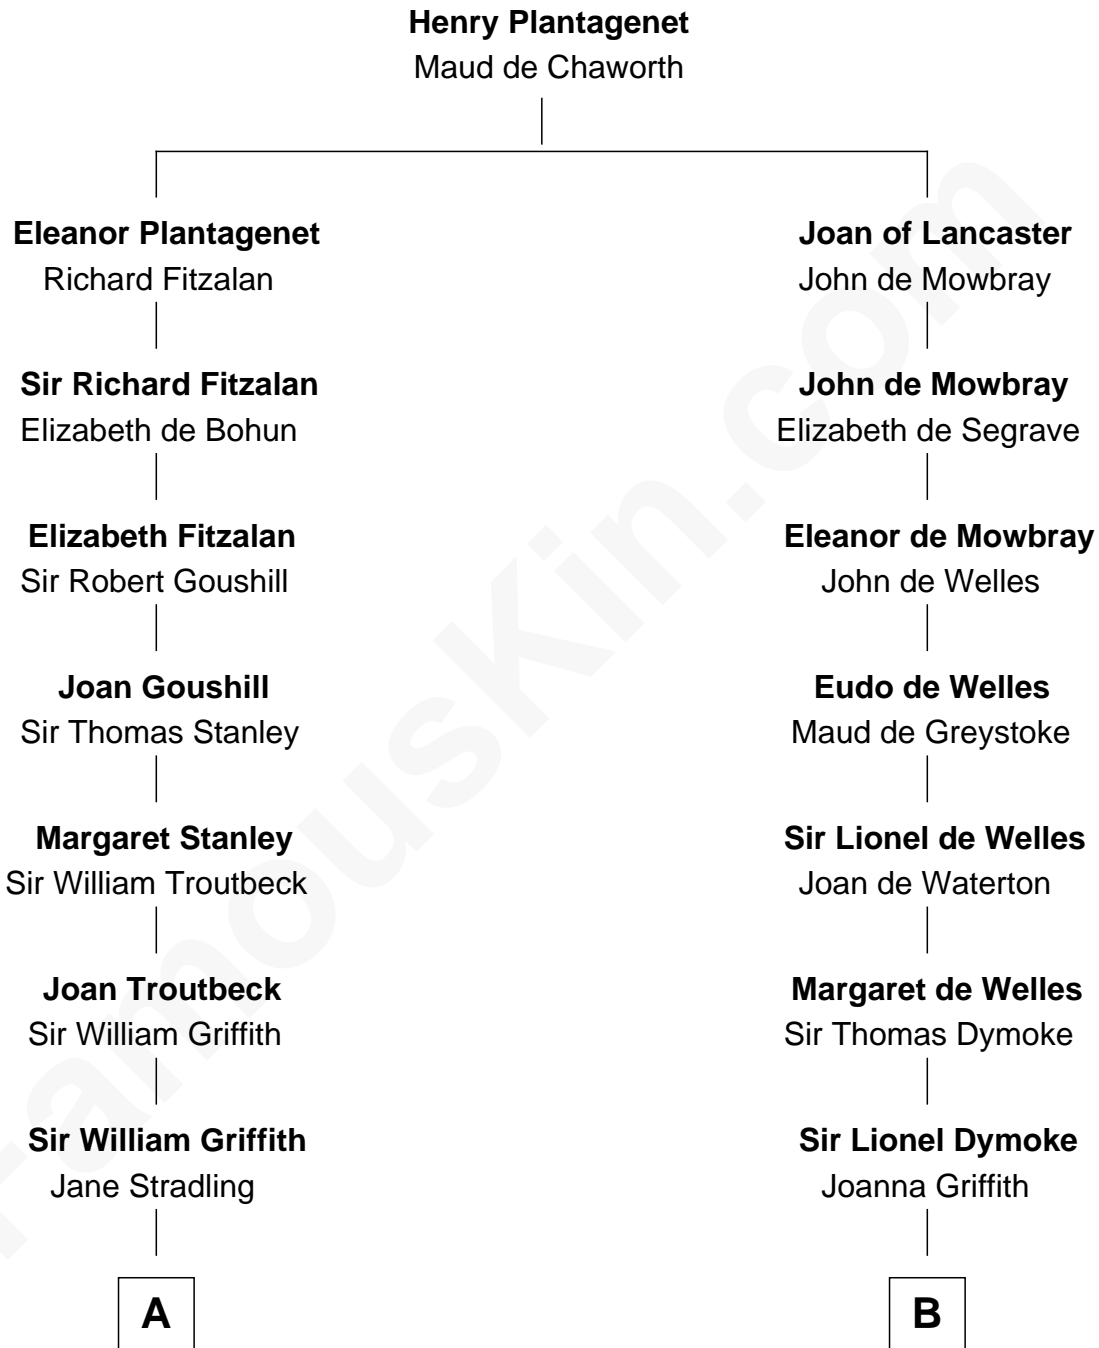

## Relationship Chart of

### Abigail (Smith) Adams

First Lady of President John Adams

15th cousin 6 times removed of

**Lucille Ball**

TV Actress - "I Love Lucy"

**C**

**Sally Bennet Osborn**

Newman Durrell

**George Osborn Durrell**

Anne Jane Jewell

**Nellie Rebecca Durrell**

Jasper Clinton Ball

**Henry Durrell Ball**

Desiree Evelyn Hunt

**Lucille Ball**

*TV Actress - "I Love Lucy"*