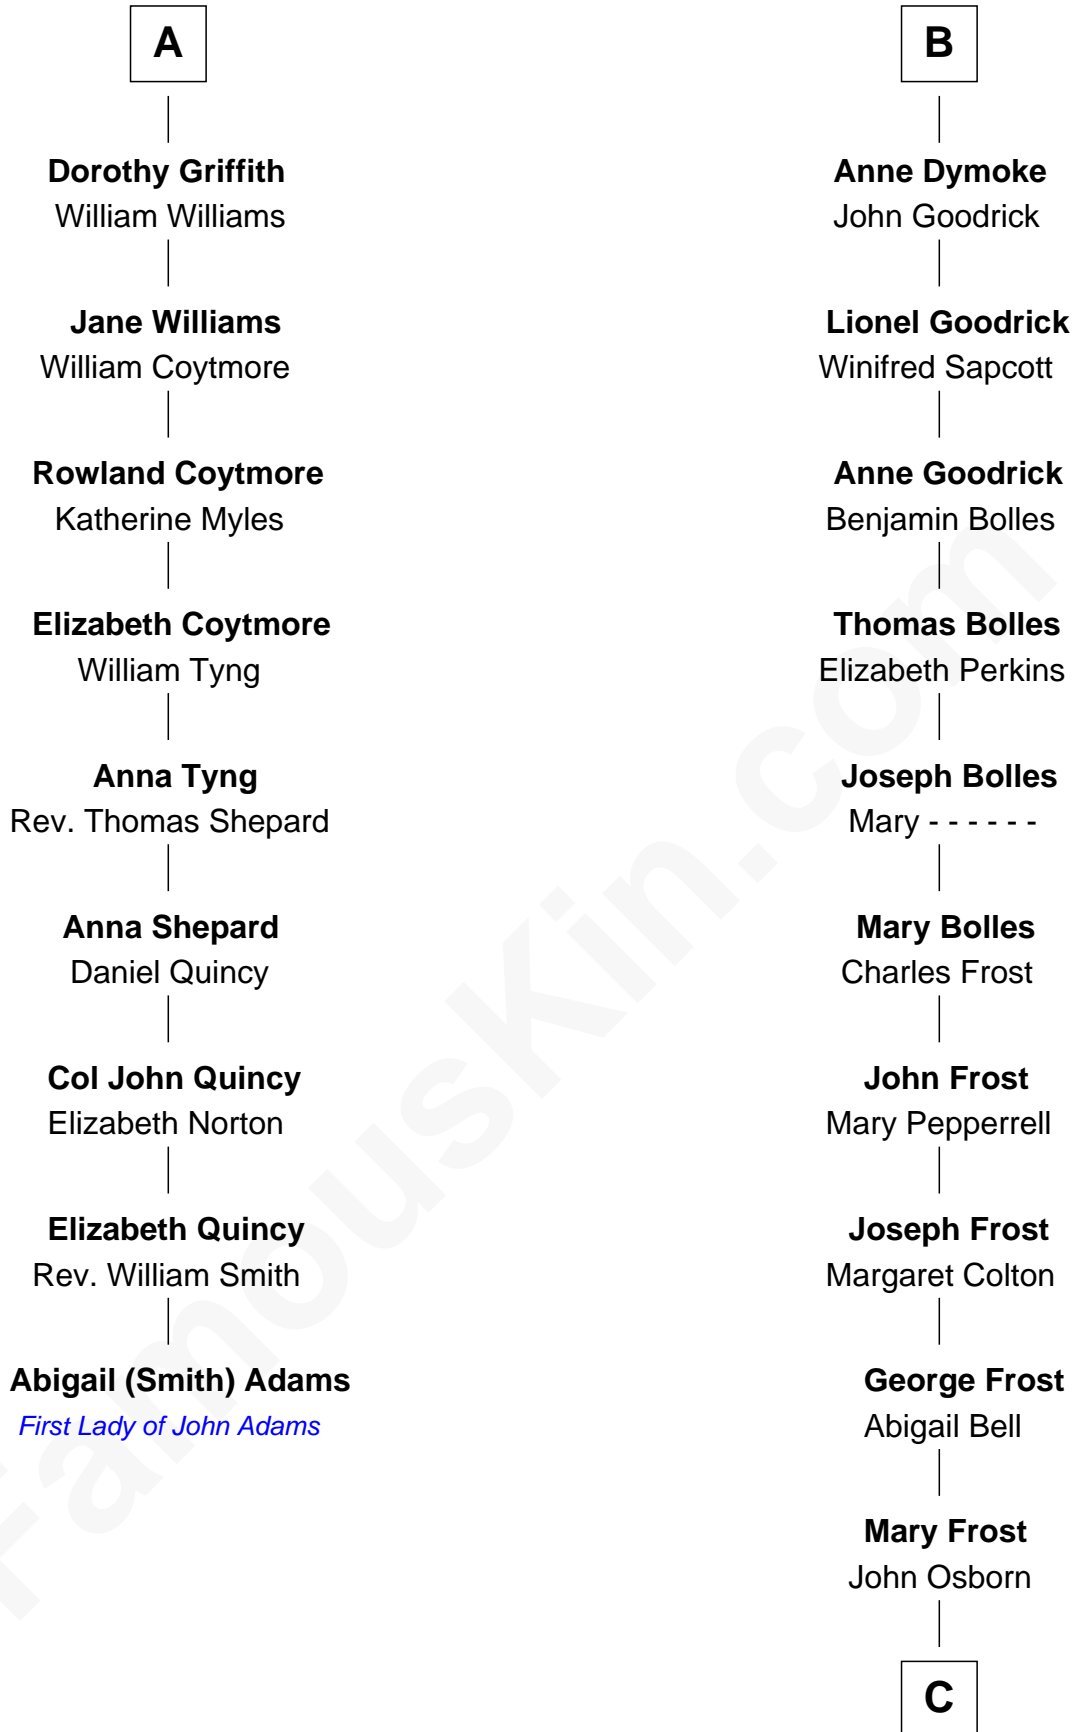

## Relationship Chart of

### Abigail (Smith) Adams

First Lady of President John Adams

15th cousin 6 times removed of

**Lucille Ball**

TV Actress - "I Love Lucy"

**C**

**Sally Bennet Osborn**

Newman Durrell

**George Osborn Durrell**

Anne Jane Jewell

**Nellie Rebecca Durrell**

Jasper Clinton Ball

**Henry Durrell Ball**

Desiree Evelyn Hunt

**Lucille Ball**

*TV Actress - "I Love Lucy"*