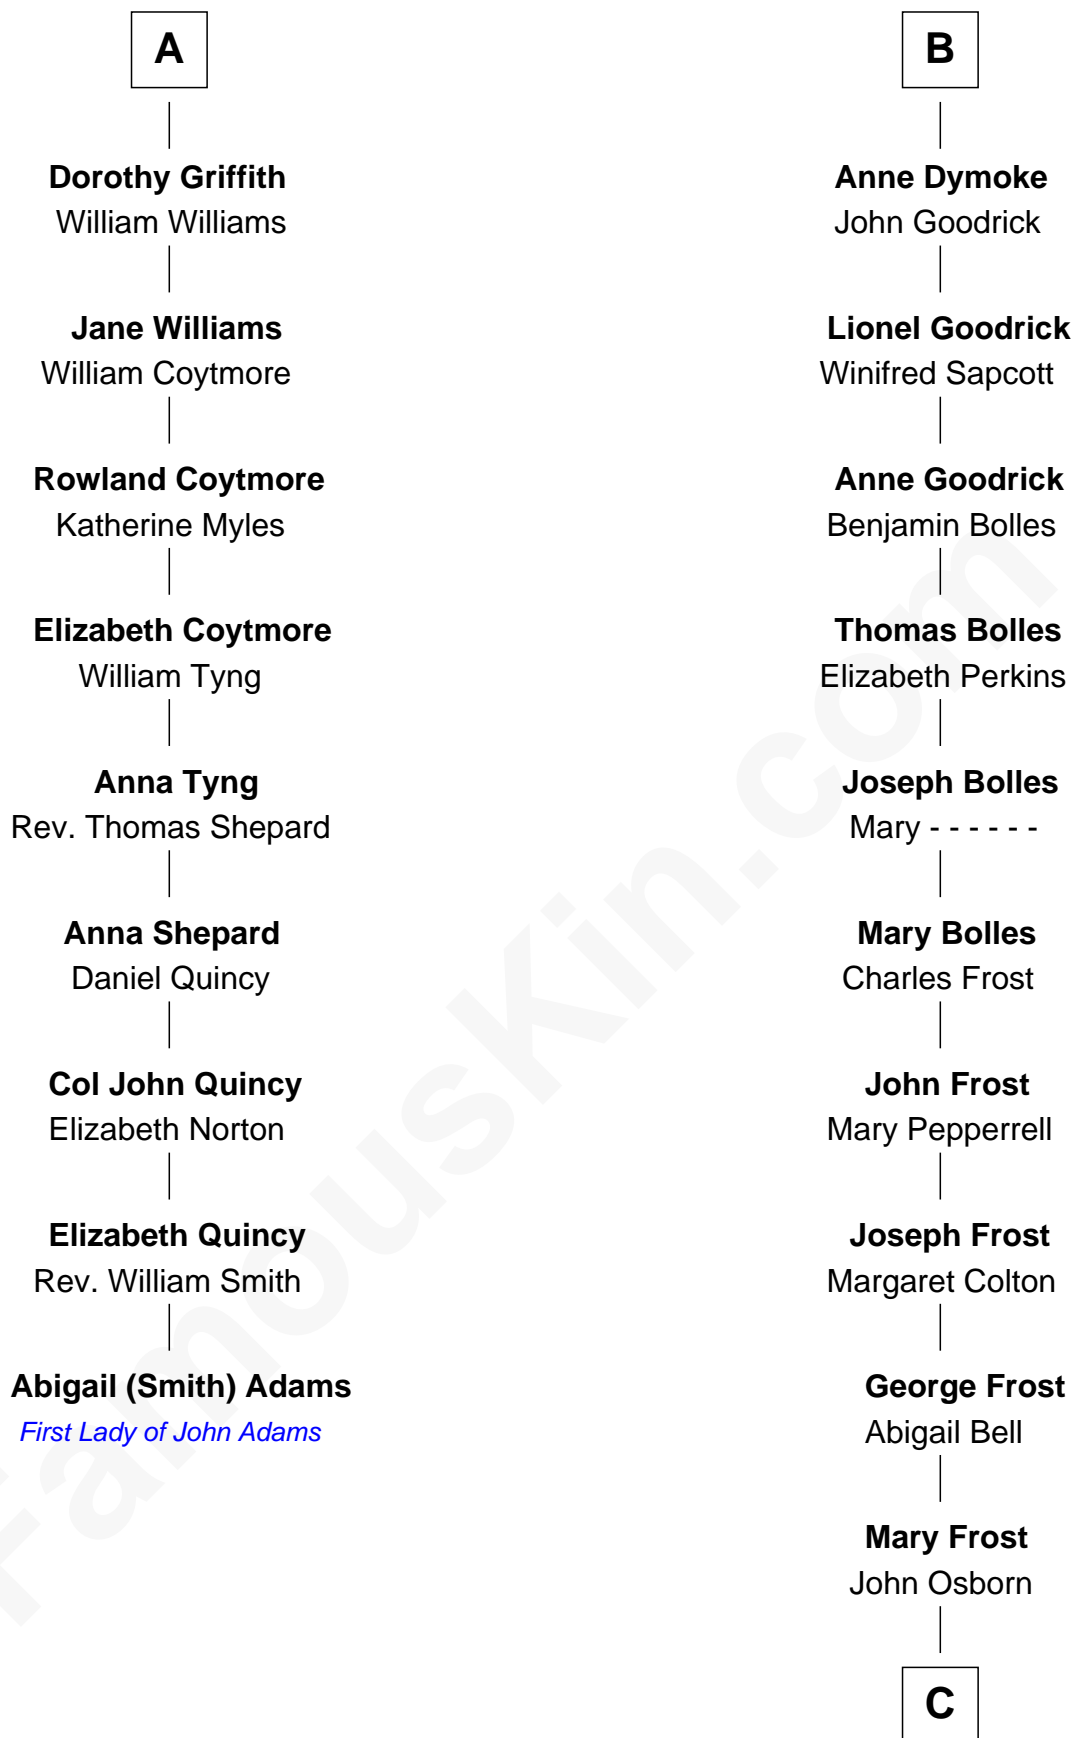

FamousKin.com

Relationship Chart of

Abigail (Smith) Adams

First Lady of President John Adams

15th cousin 6 times removed of

Lucille Ball

TV Actress - "I Love Lucy"

C

Sally Bennet Osborn

Newman Durrell

George Osborn Durrell

Anne Jane Jewell

Nellie Rebecca Durrell

Jasper Clinton Ball

Henry Durrell Ball

Desiree Evelyn Hunt