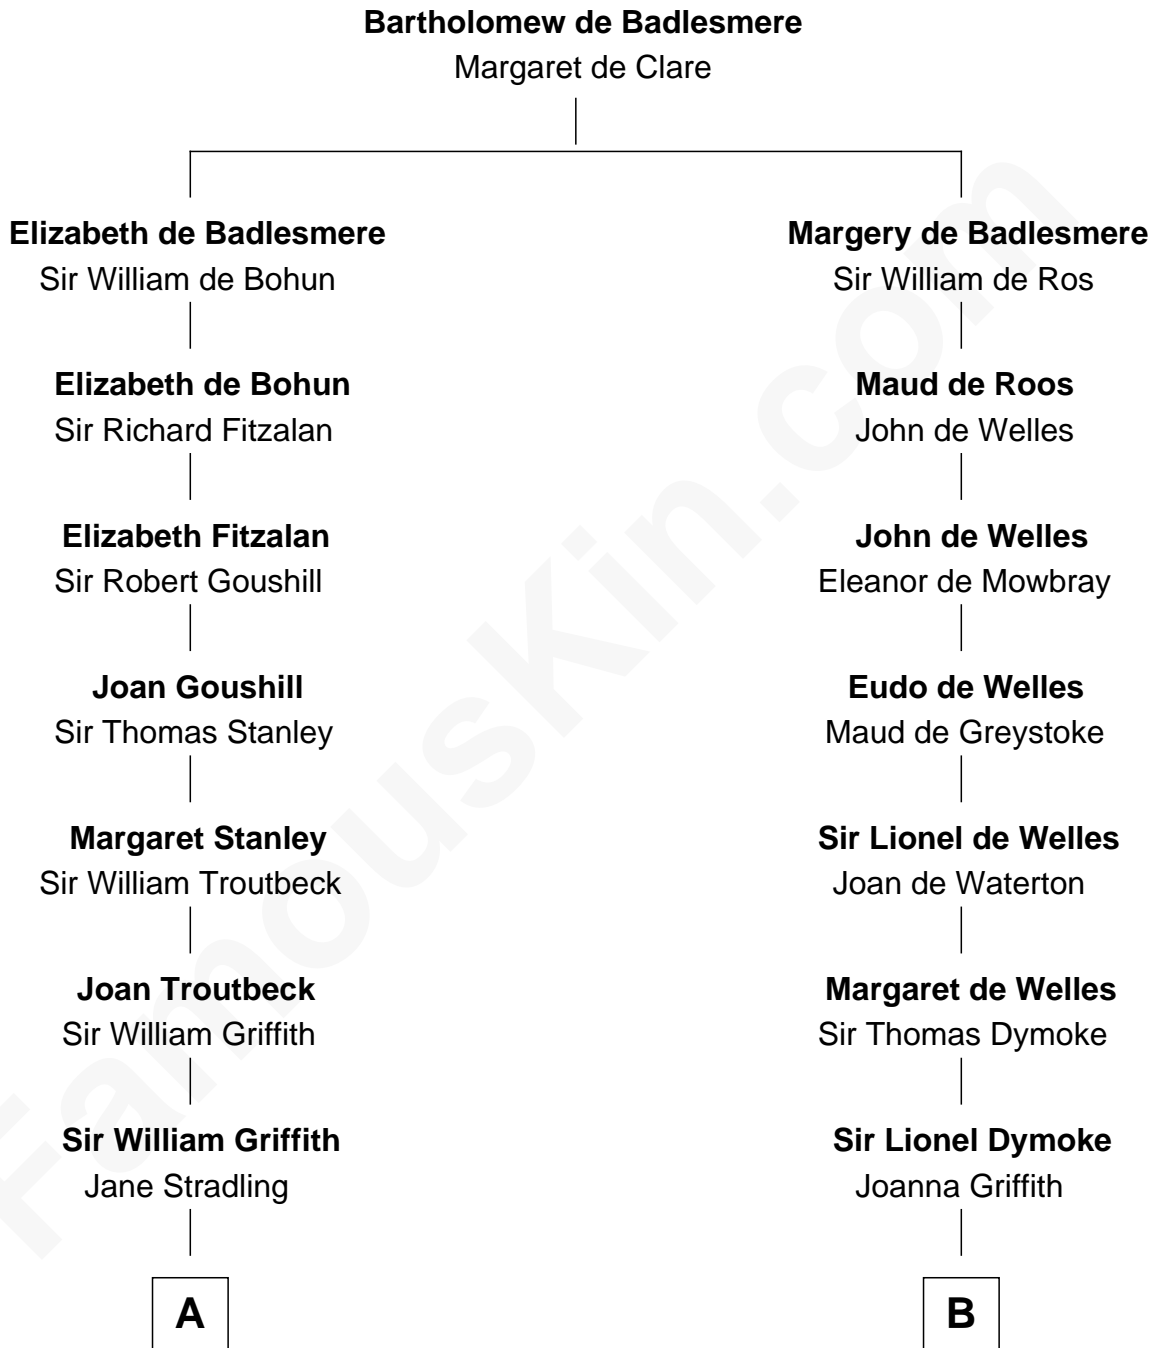

FamousKin.com

Relationship Chart of

Abigail (Smith) Adams

First Lady of President John Adams

15th cousin 6 times removed of

Lucille Ball

TV Actress - "I Love Lucy"

C

Sally Bennet Osborn

Newman Durrell

George Osborn Durrell

Anne Jane Jewell

Nellie Rebecca Durrell

Jasper Clinton Ball

Henry Durrell Ball

Desiree Evelyn Hunt

Lucille Ball

TV Actress - "I Love Lucy"