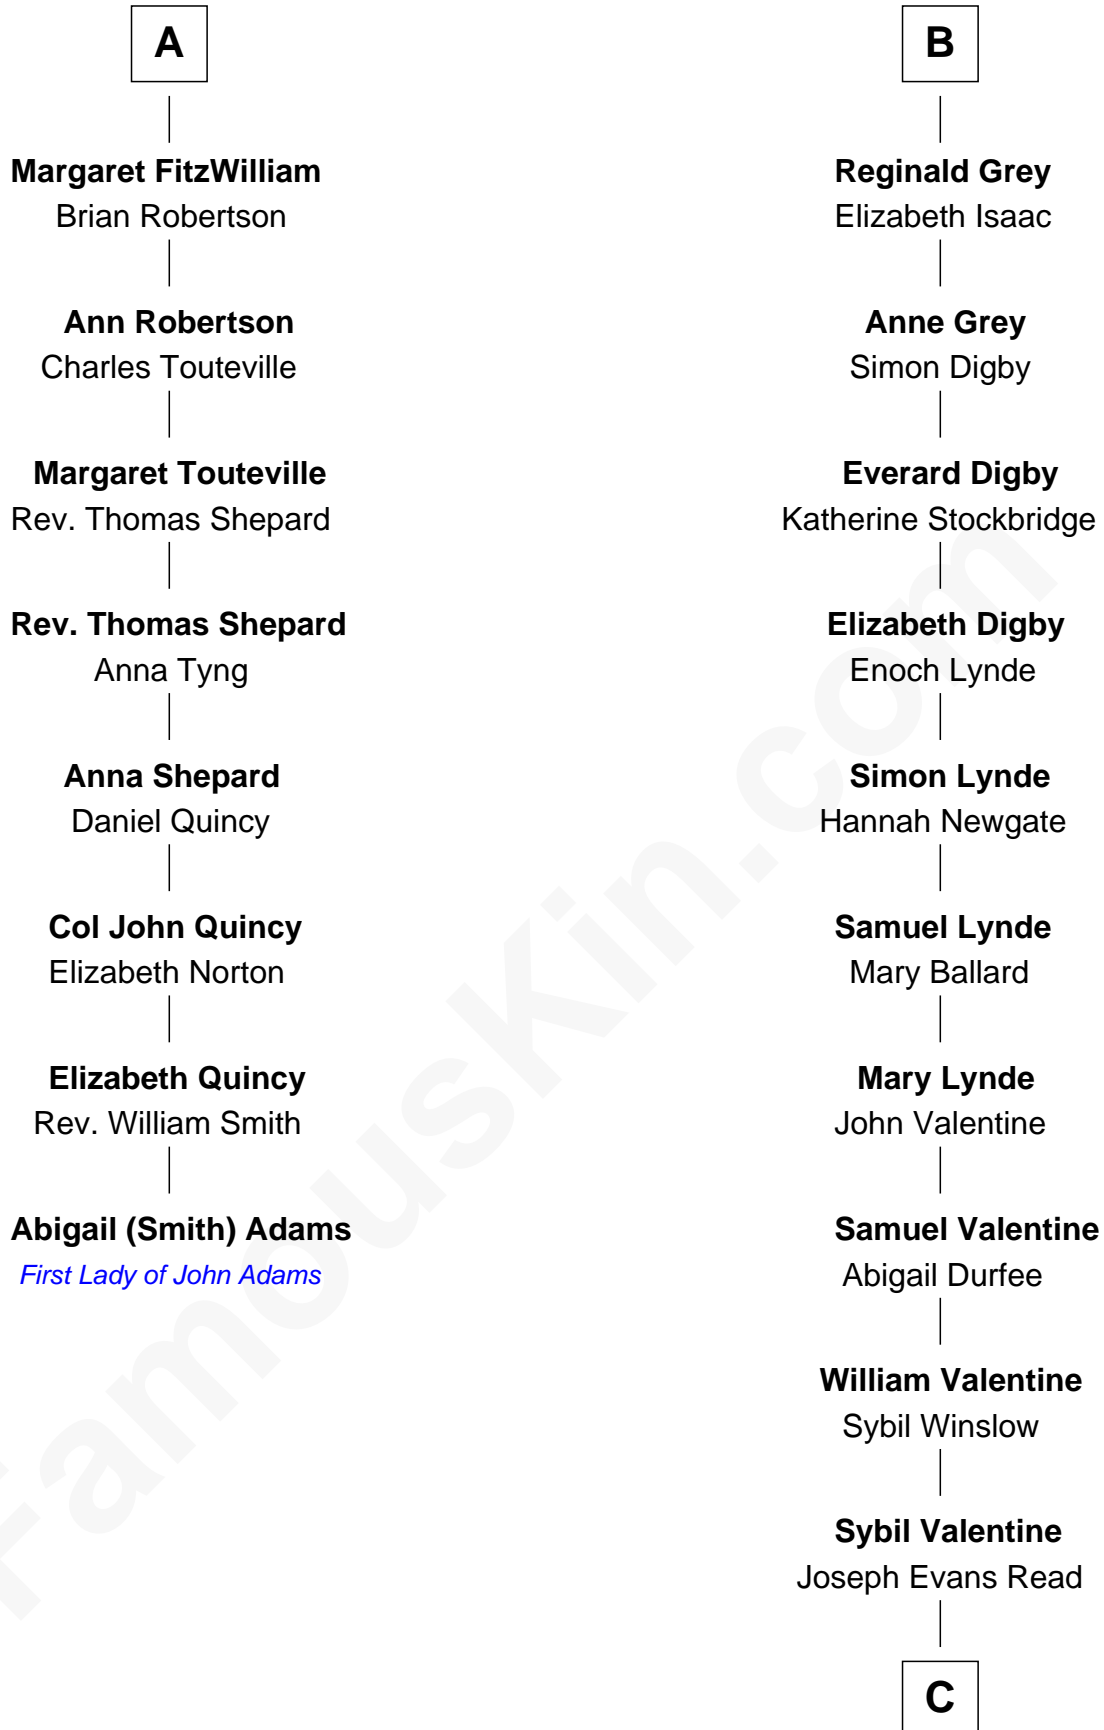

FamousKin.com
Relationship Chart of
Abigail (Smith) Adams
First Lady of President John Adams

14th cousin 7 times removed of
Sigourney Weaver
Movie Actress

C

Rachael M. Read

Charles Benjamin Weaver

Francis Milton Weaver

Jane Weaver Laflin

Sylvester Laflin Weaver

Amabel Dixon

Sylvester Laflin Weaver

Desiree Mary Lucy Hawkins

Sigourney Weaver

Movie Actress

FamousKin.com