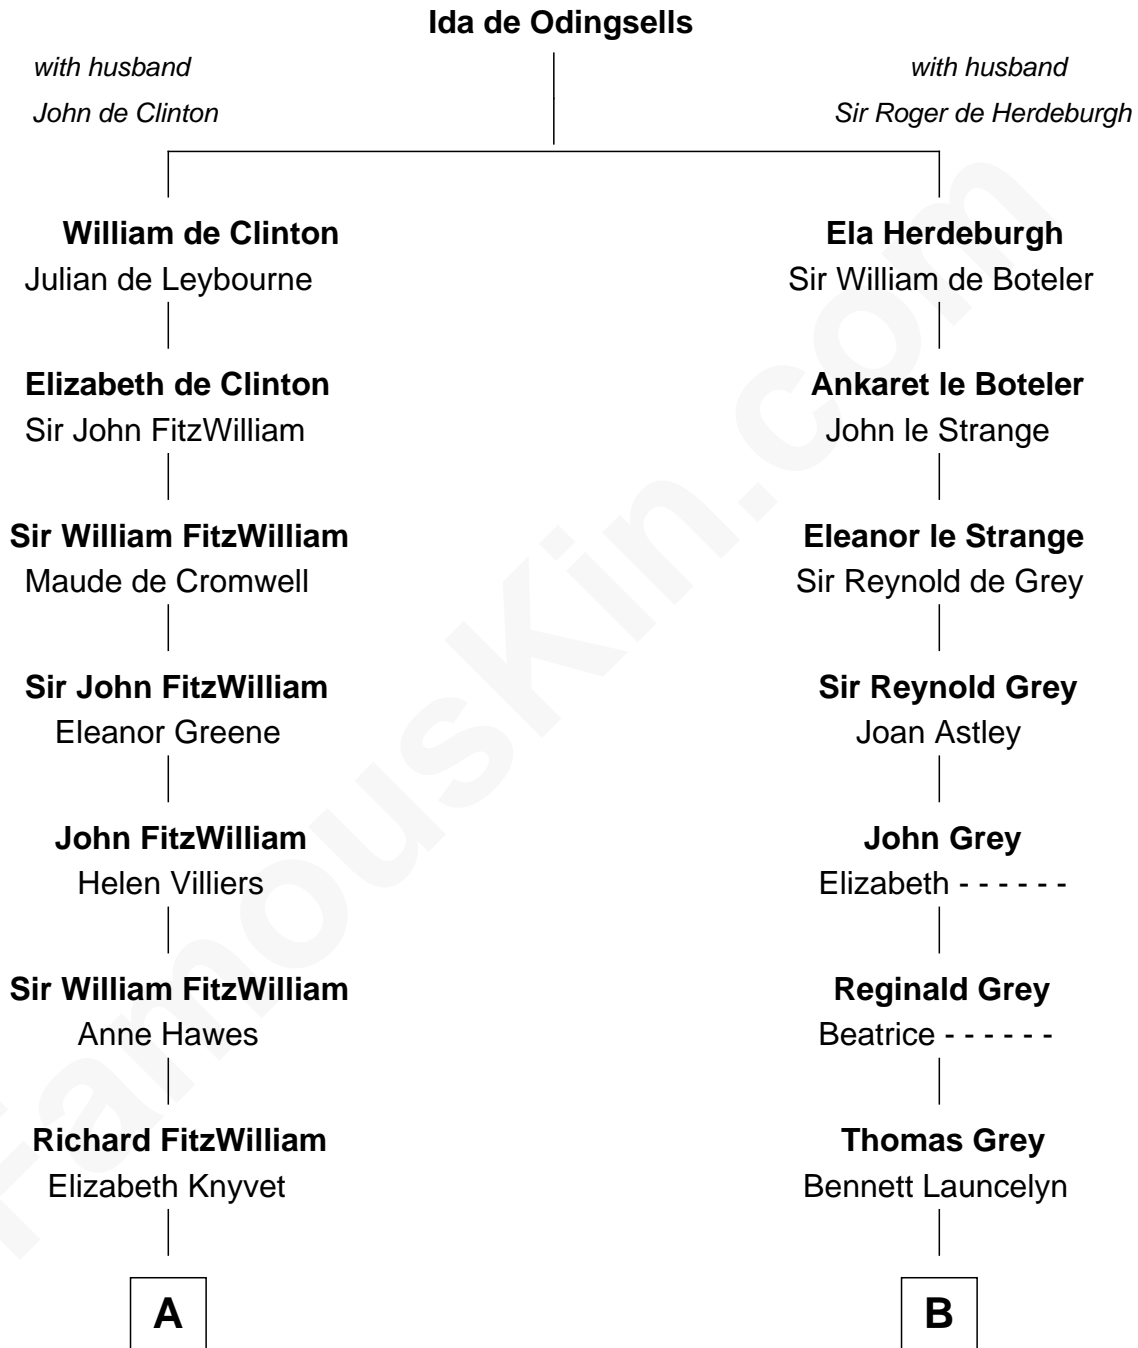

FamousKin.com
Relationship Chart of
Abigail (Smith) Adams
First Lady of President John Adams

14th cousin 7 times removed of
Sigourney Weaver
Movie Actress

C

Rachael M. Read

Charles Benjamin Weaver

Francis Milton Weaver

Jane Weaver Laflin

Sylvester Laflin Weaver

Amabel Dixon

Sylvester Laflin Weaver

Desiree Mary Lucy Hawkins

Sigourney Weaver

Movie Actress

FamousKin.com