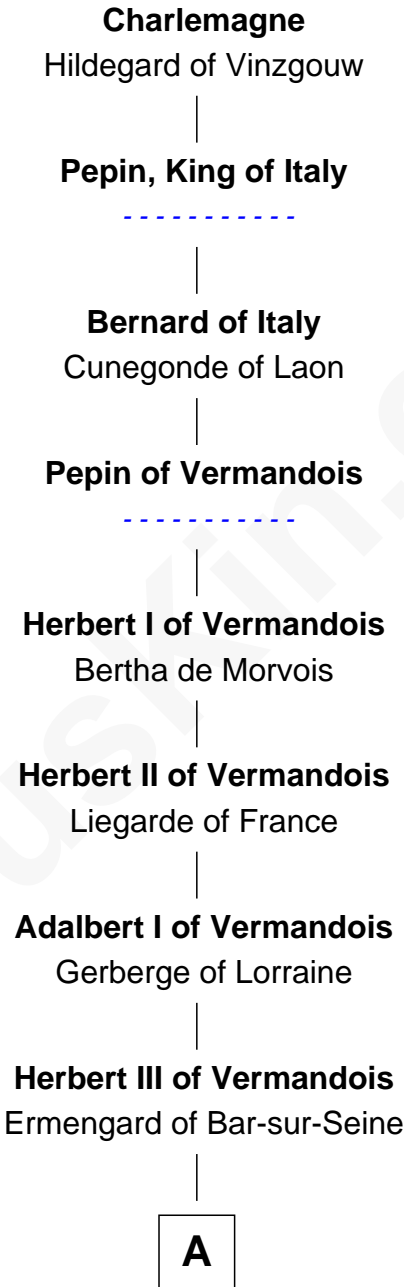

FamousKin.com Relationship Chart of

Abigail (Smith) Adams

First Lady of President John Adams

30th Great-granddaughter of

Charlemagne

King of the Franks

A

Otho of Vermandois

Parvia - - - - -

Herbert IV of Vermandois

Adèle of Valois

Adèle of Vermandois

Hugh I of Vermandois

Isabel de Vermandois

William de Warenne

William de Warenne