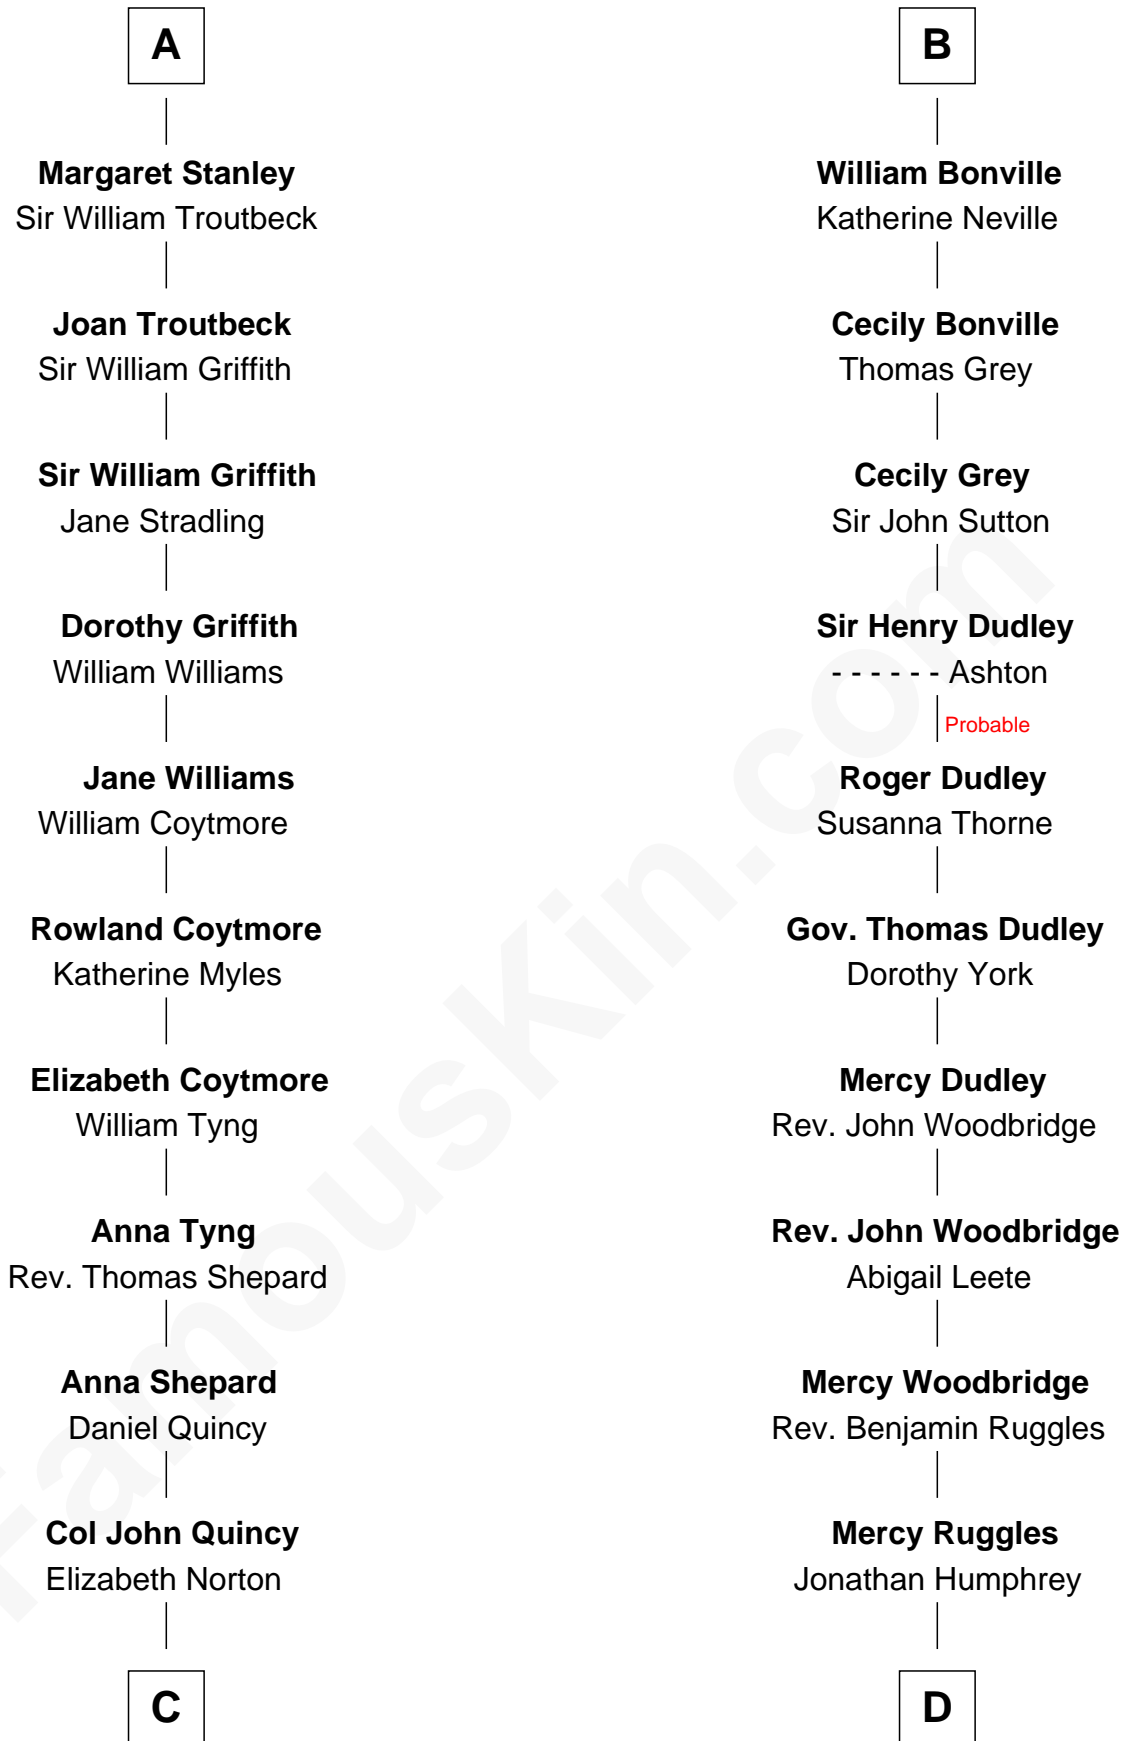

FamousKin.com

Relationship Chart of

Abigail (Smith) Adams

First Lady of President John Adams

18th cousin 2 times removed of

John Brown

American Abolitionist

Sir Humphrey de Bohun

Eleanor de Bohun

Sir John de Verdun

Maud de Verdun

Sir John de Grey

Sir Roger de Grey

Elizabeth de Hastings

Sir Reynold de Grey

Eleanor le Strange

Sir Reynold Grey

Margaret de Ros

Margaret Grey

Sir William Bonville

William Bonville

Elizabeth Harington

B

C

Elizabeth Quincy
Rev. William Smith

Abigail (Smith) Adams
First Lady of John Adams

D

Oliver Humphrey
Sarah Garrett

Ruth Humphrey
Gideon Mills

Ruth Mills
Owen Brown

John Brown
American Abolitionist

FamousKin.com