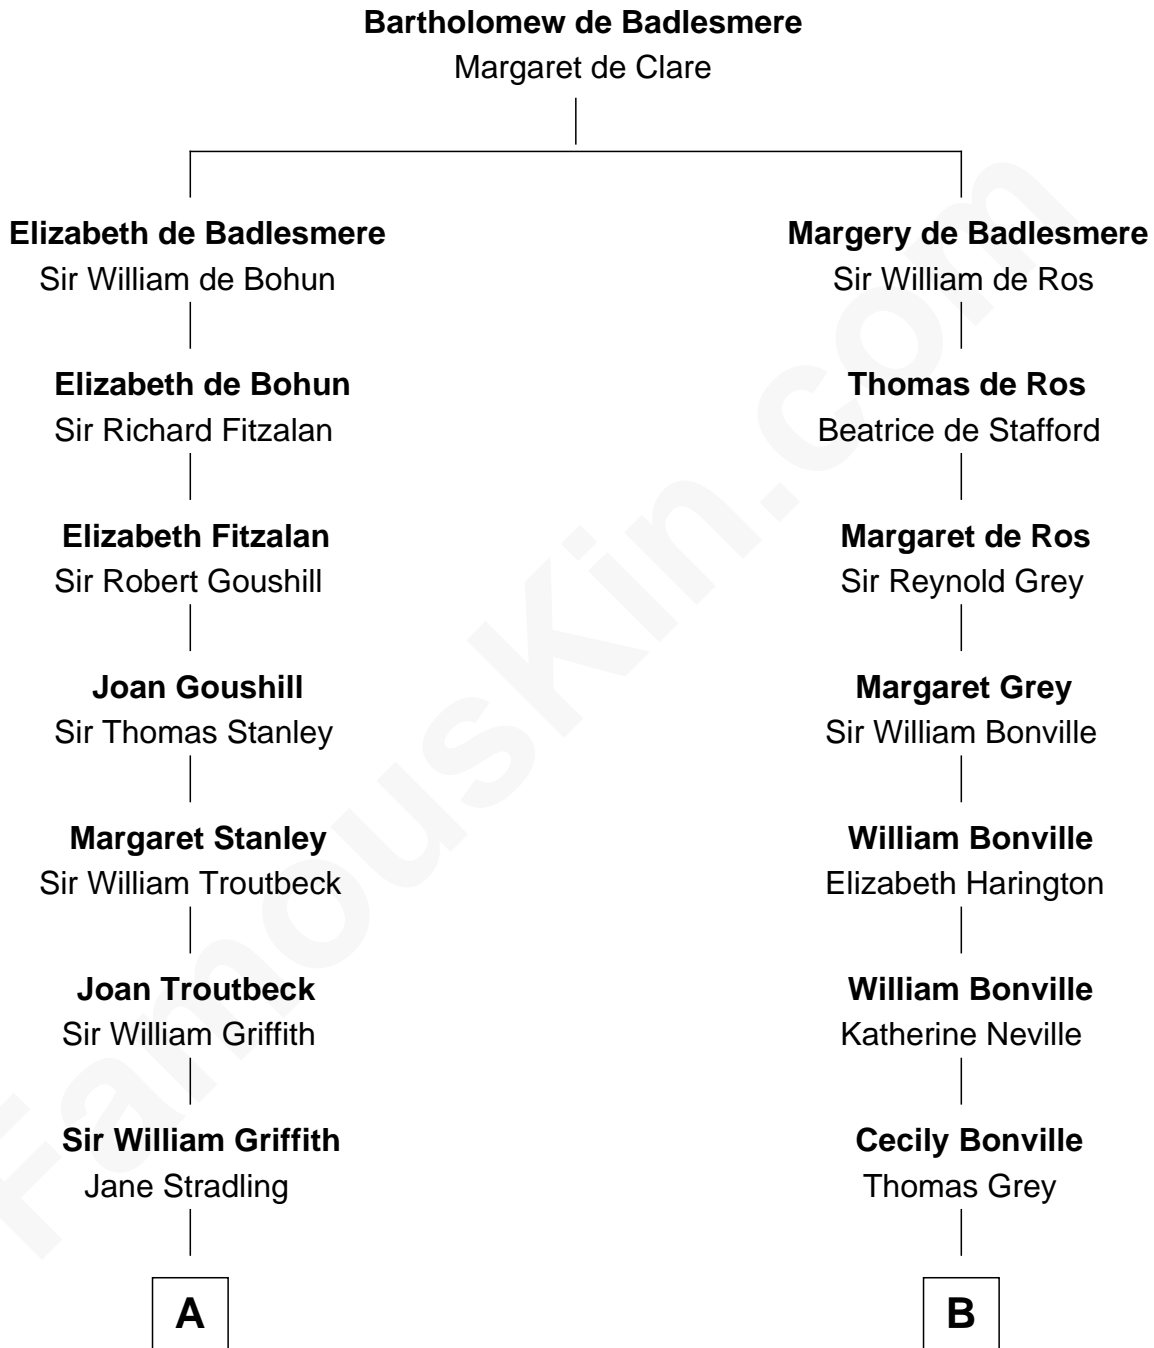

FamousKin.com

Relationship Chart of

Abigail (Smith) Adams

First Lady of President John Adams

15th cousin 3 times removed of

John Brown

American Abolitionist

C

Ruth Mills
Owen Brown

John Brown
American Abolitionist

FamousKin.com