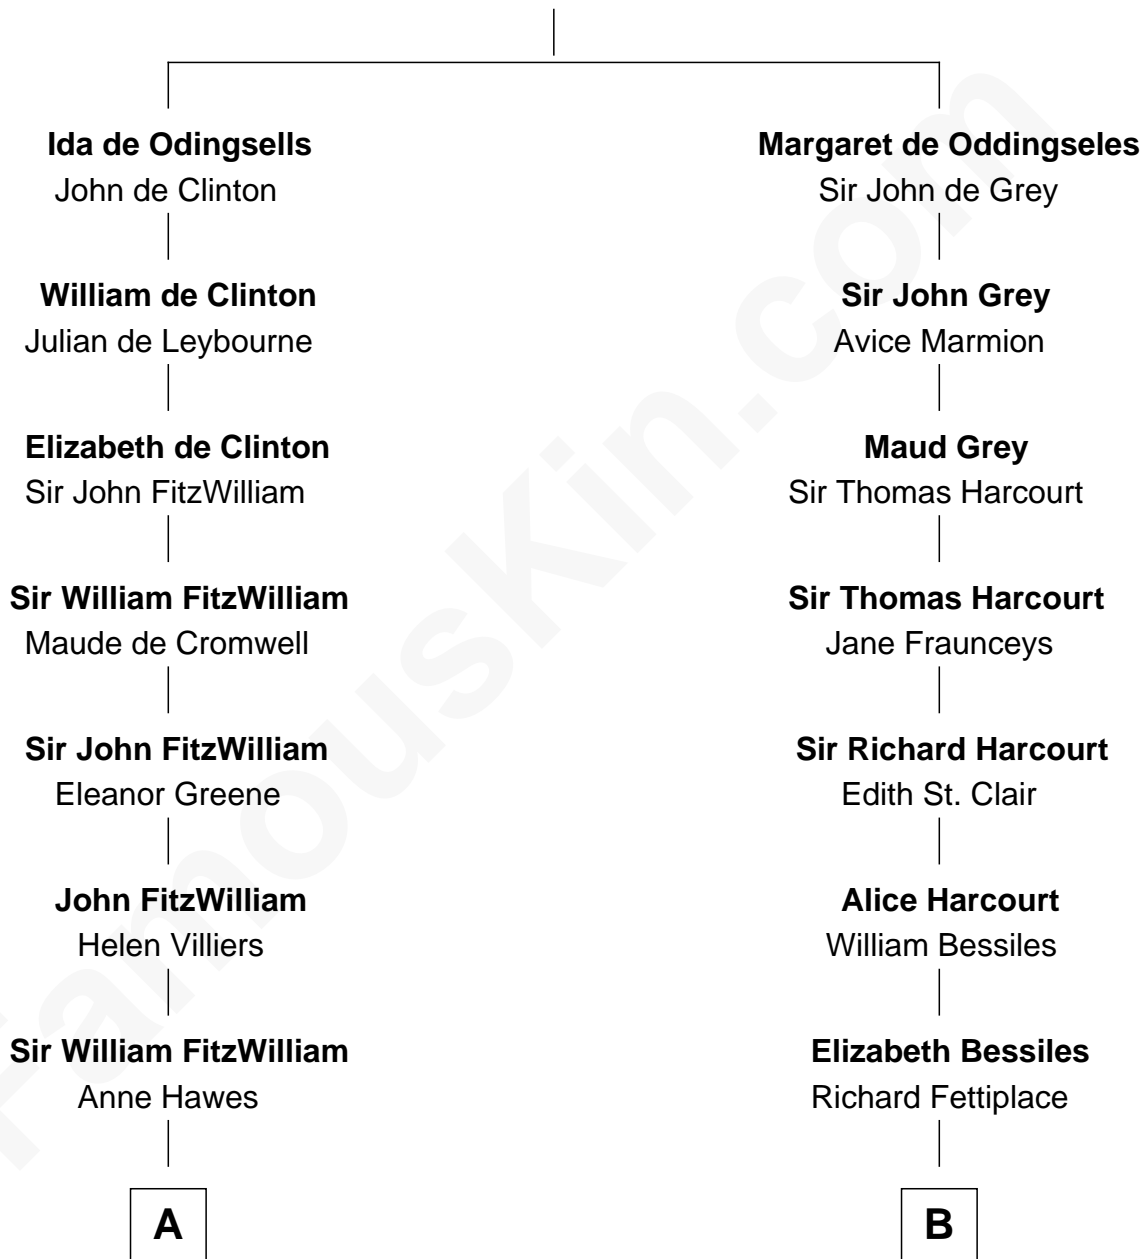

FamousKin.com

Relationship Chart of

Abigail (Smith) Adams

First Lady of President John Adams

15th cousin 3 times removed of

John Brown

American Abolitionist

William de Odingsells

Ela FitzWalter

C

Ruth Mills
Owen Brown

John Brown
American Abolitionist

FamousKin.com