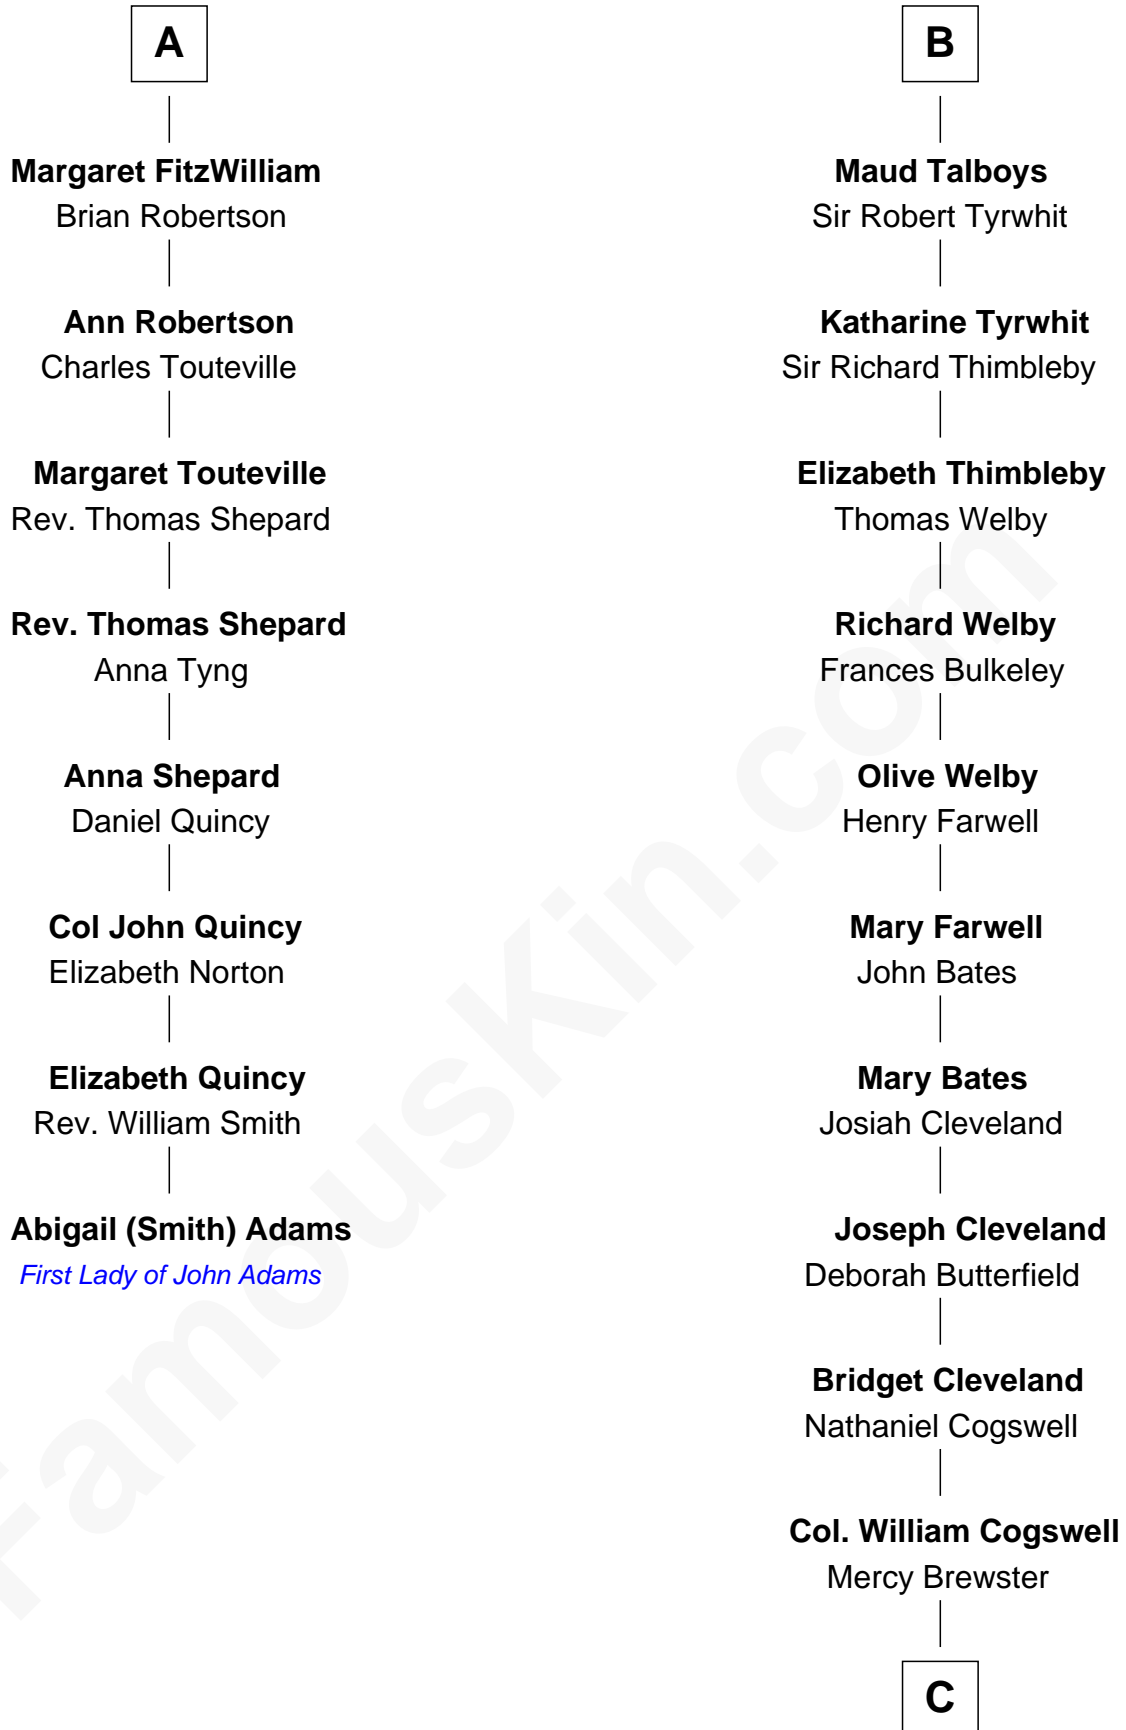

FamousKin.com

Relationship Chart of

Abigail (Smith) Adams

First Lady of President John Adams

14th cousin 7 times removed of

Thomas Pynchon
American Novelist

C

Dr. William Henry Cogswell

Lucretia Anne Payne

Annie Payne Cogswell

William Lyon Pynchon

William Henry Chichele Pynchon

Carrie Susan Moyses

Thomas Ruggles Pynchon

Catherine Frances Bennett

Thomas Pynchon