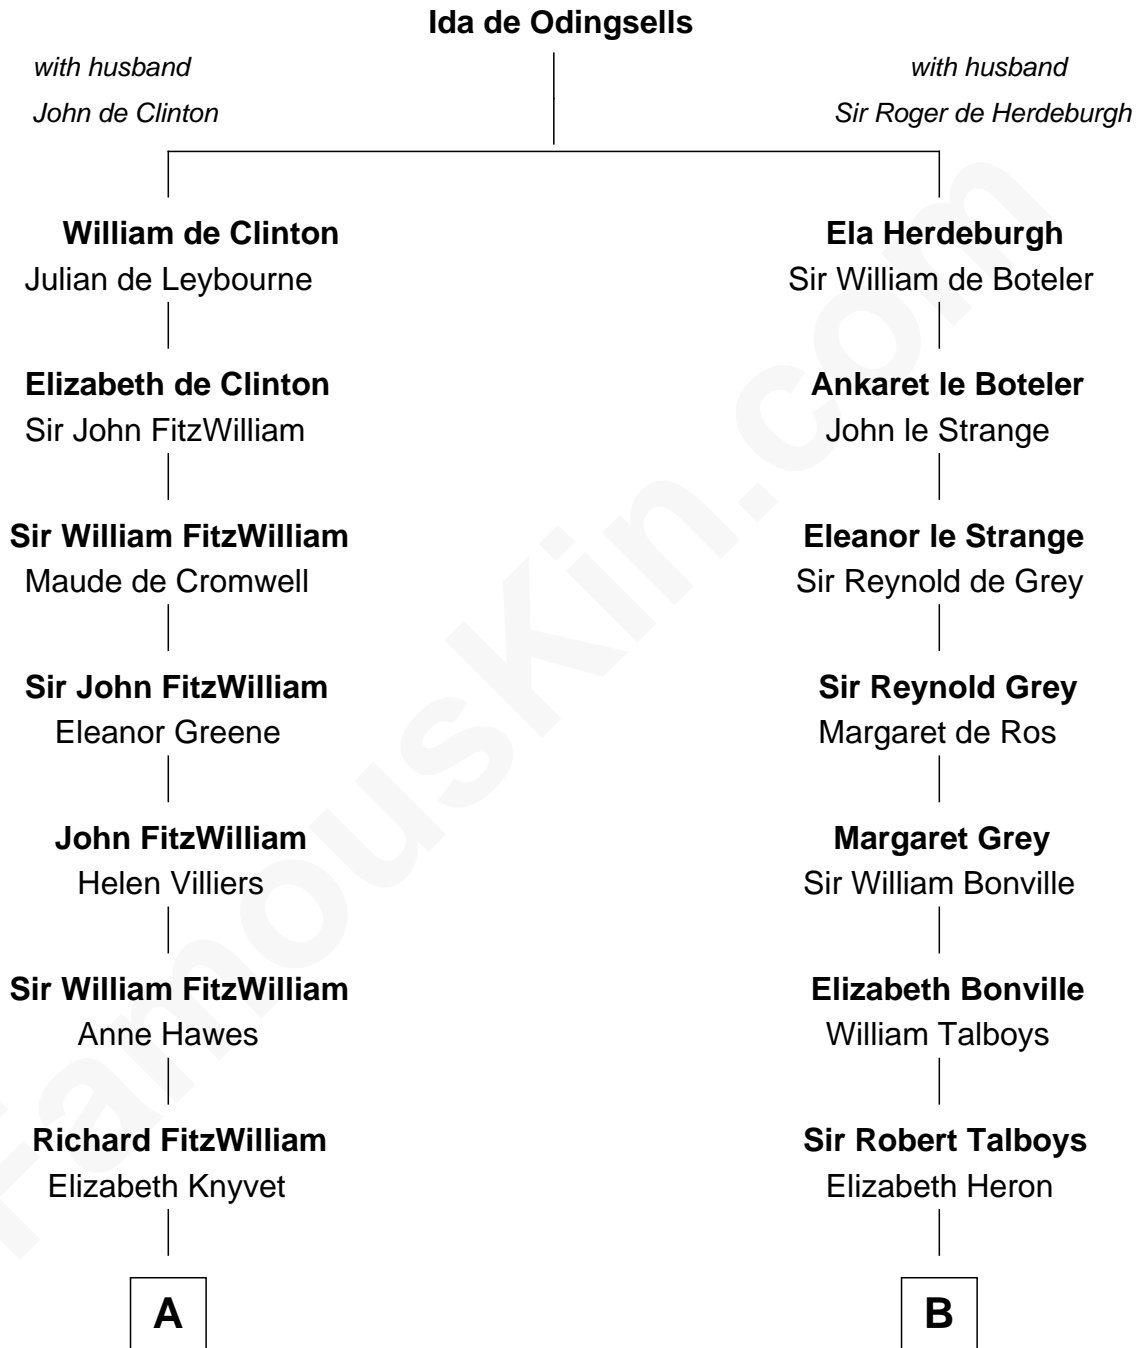

FamousKin.com

Relationship Chart of

Abigail (Smith) Adams

First Lady of President John Adams

14th cousin 7 times removed of

Thomas Pynchon
American Novelist

C

Dr. William Henry Cogswell

Lucretia Anne Payne

Annie Payne Cogswell

William Lyon Pynchon

William Henry Chichele Pynchon

Carrie Susan Moyses

Thomas Ruggles Pynchon

Catherine Frances Bennett

Thomas Pynchon

Novelist