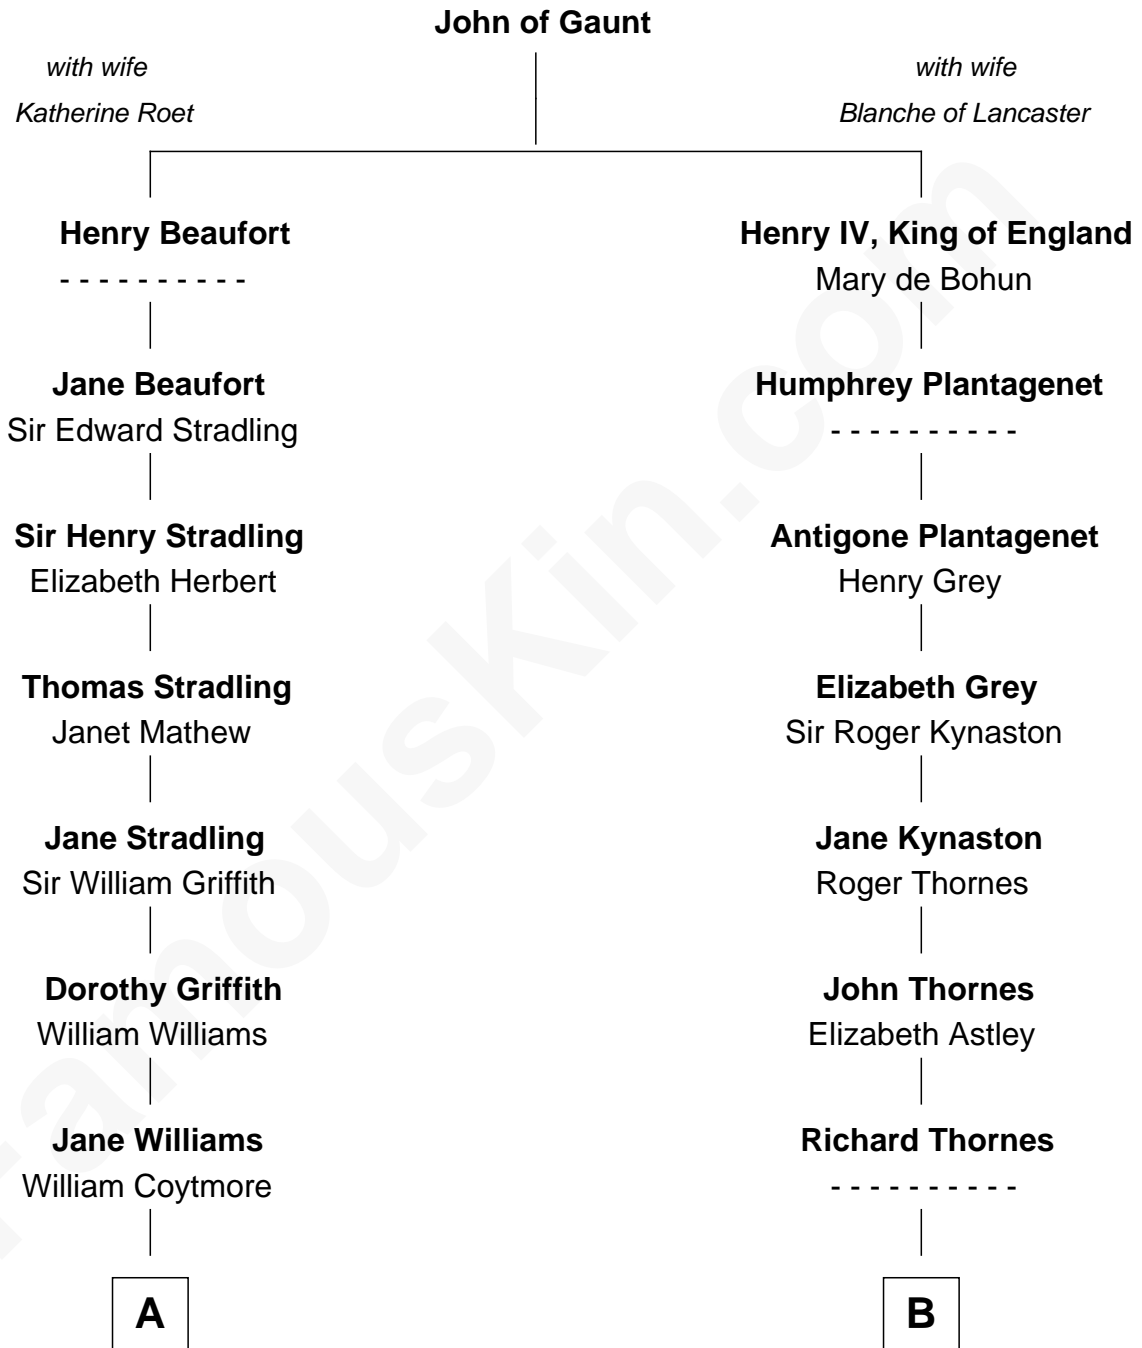

FamousKin.com
Relationship Chart of
Abigail (Smith) Adams
First Lady of President John Adams

13th cousin 7 times removed of

Paget Brewster
TV Actress

C

Ellen Mackenzie Hodge

Dr. George Washington Wales Brewster

George Washington Wales Brewster

Joan Ryerson

Galen Brewster

Hathaway Tew

Paget Brewster

TV Actress