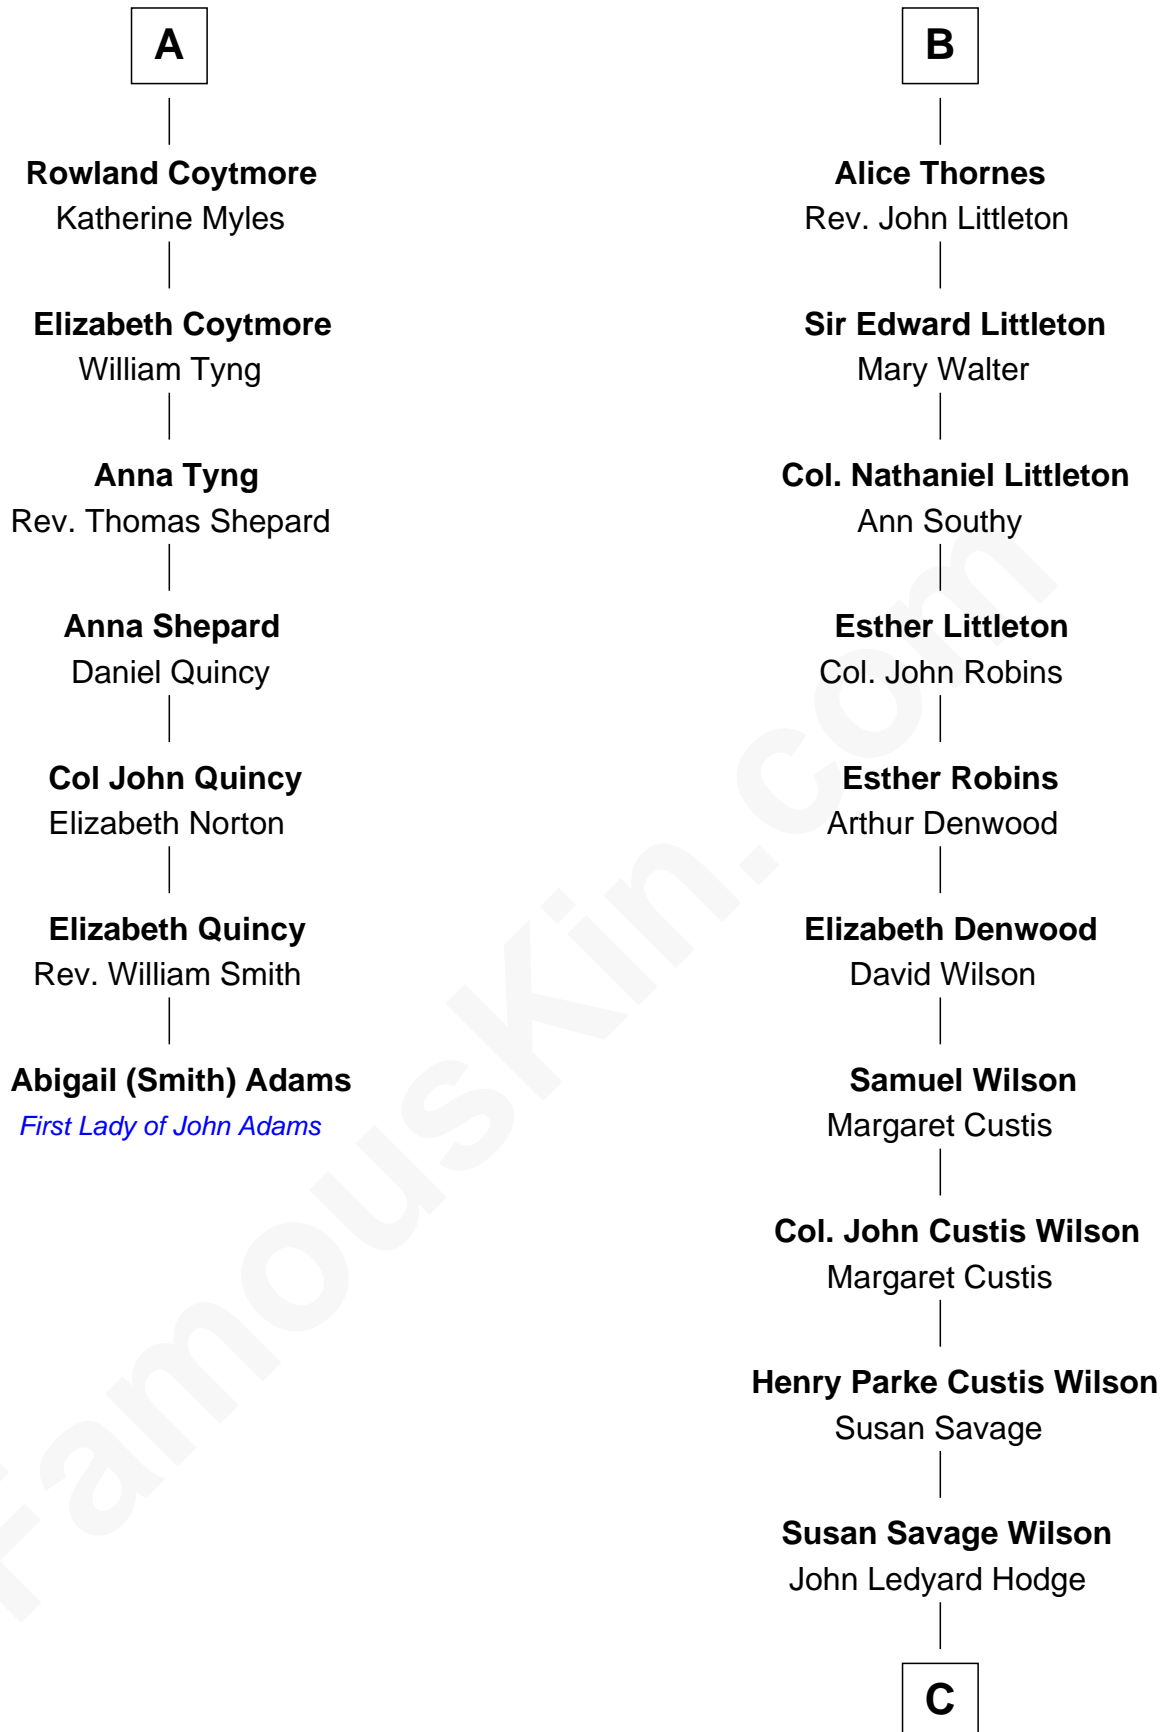

FamousKin.com
Relationship Chart of
Abigail (Smith) Adams
First Lady of President John Adams

13th cousin 7 times removed of

Paget Brewster
TV Actress

C

Ellen Mackenzie Hodge

Dr. George Washington Wales Brewster

George Washington Wales Brewster

Joan Ryerson

Galen Brewster

Hathaway Tew

Paget Brewster

TV Actress