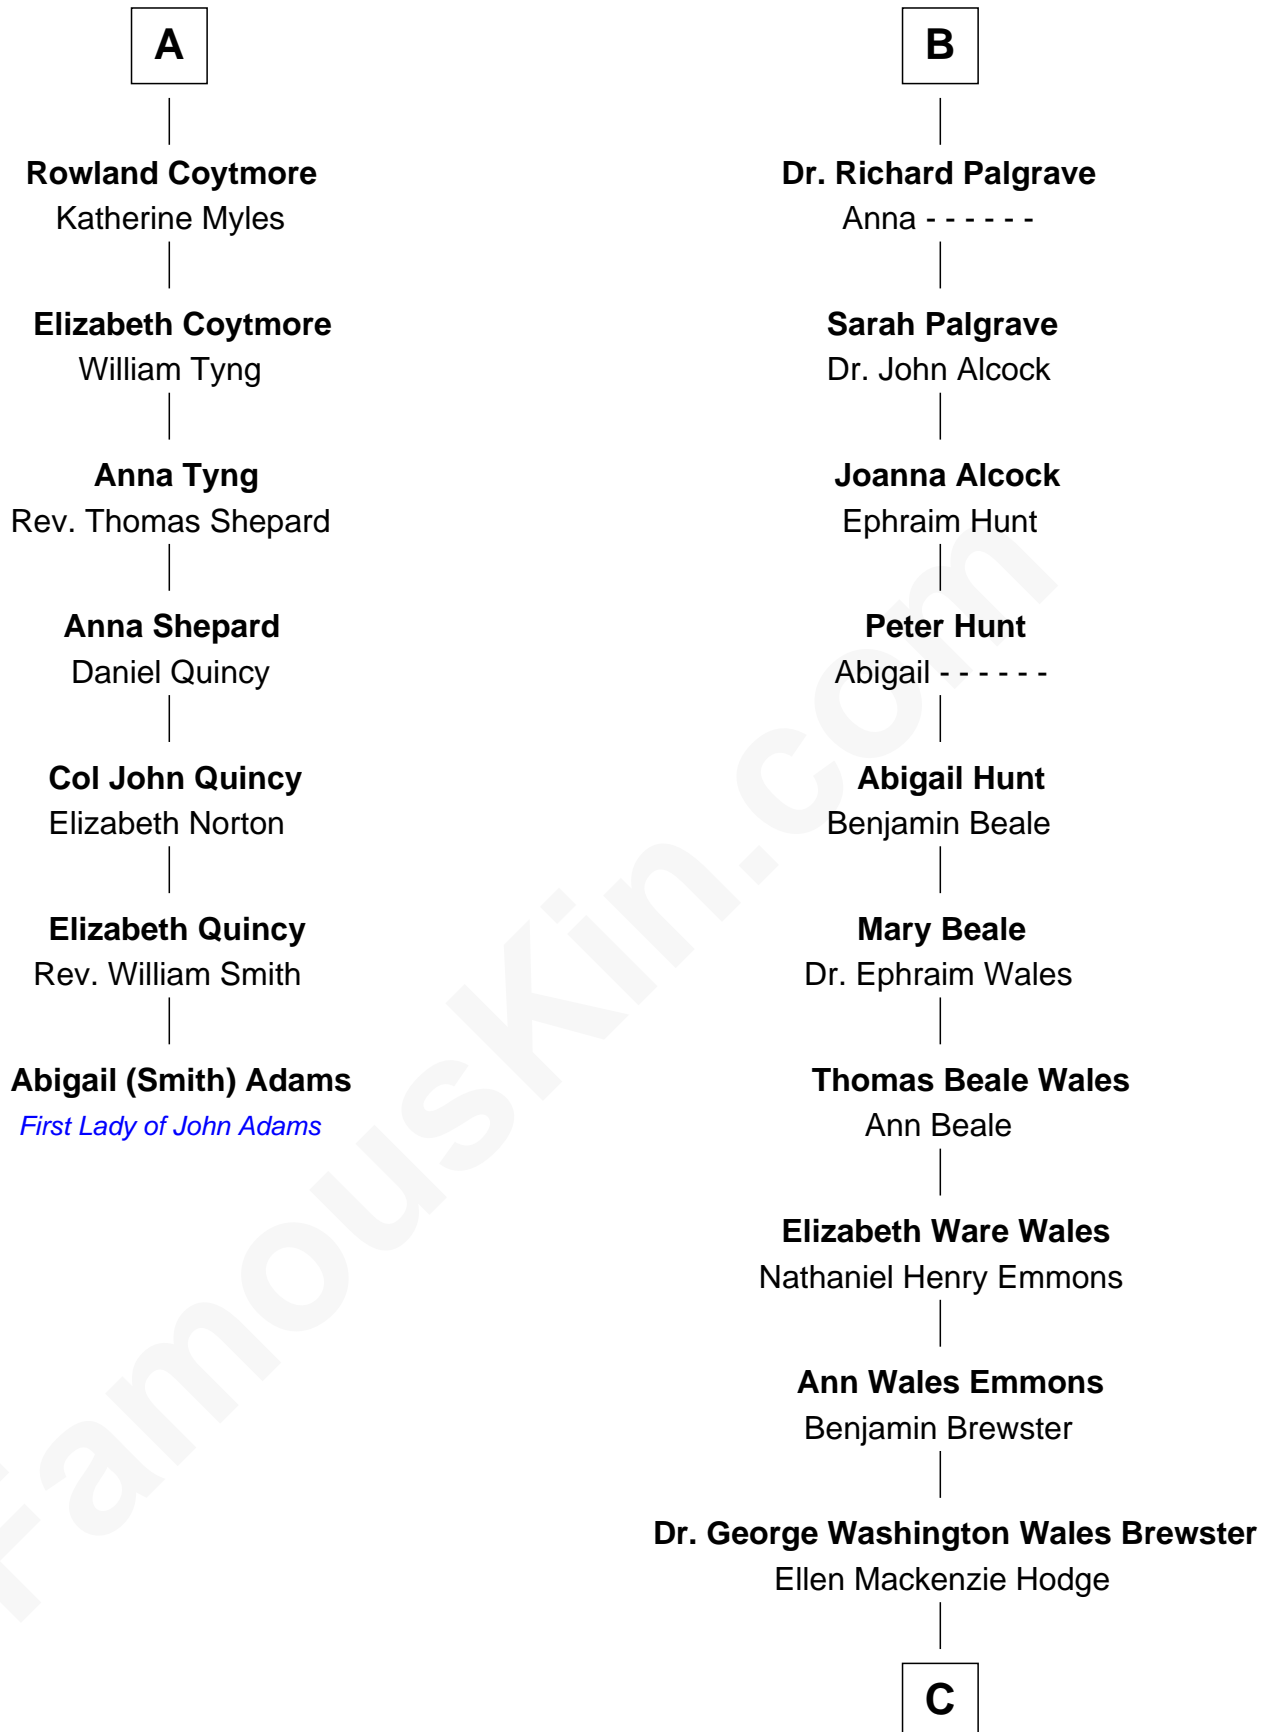

FamousKin.com
Relationship Chart of
Abigail (Smith) Adams
First Lady of President John Adams

13th cousin 6 times removed of

Paget Brewster
TV Actress

Sir Richard Fitzalan
 Elizabeth de Bohun

C

George Washington Wales Brewster

Joan Ryerson

Galen Brewster

Hathaway Tew

Paget Brewster

TV Actress

FamousKin.com