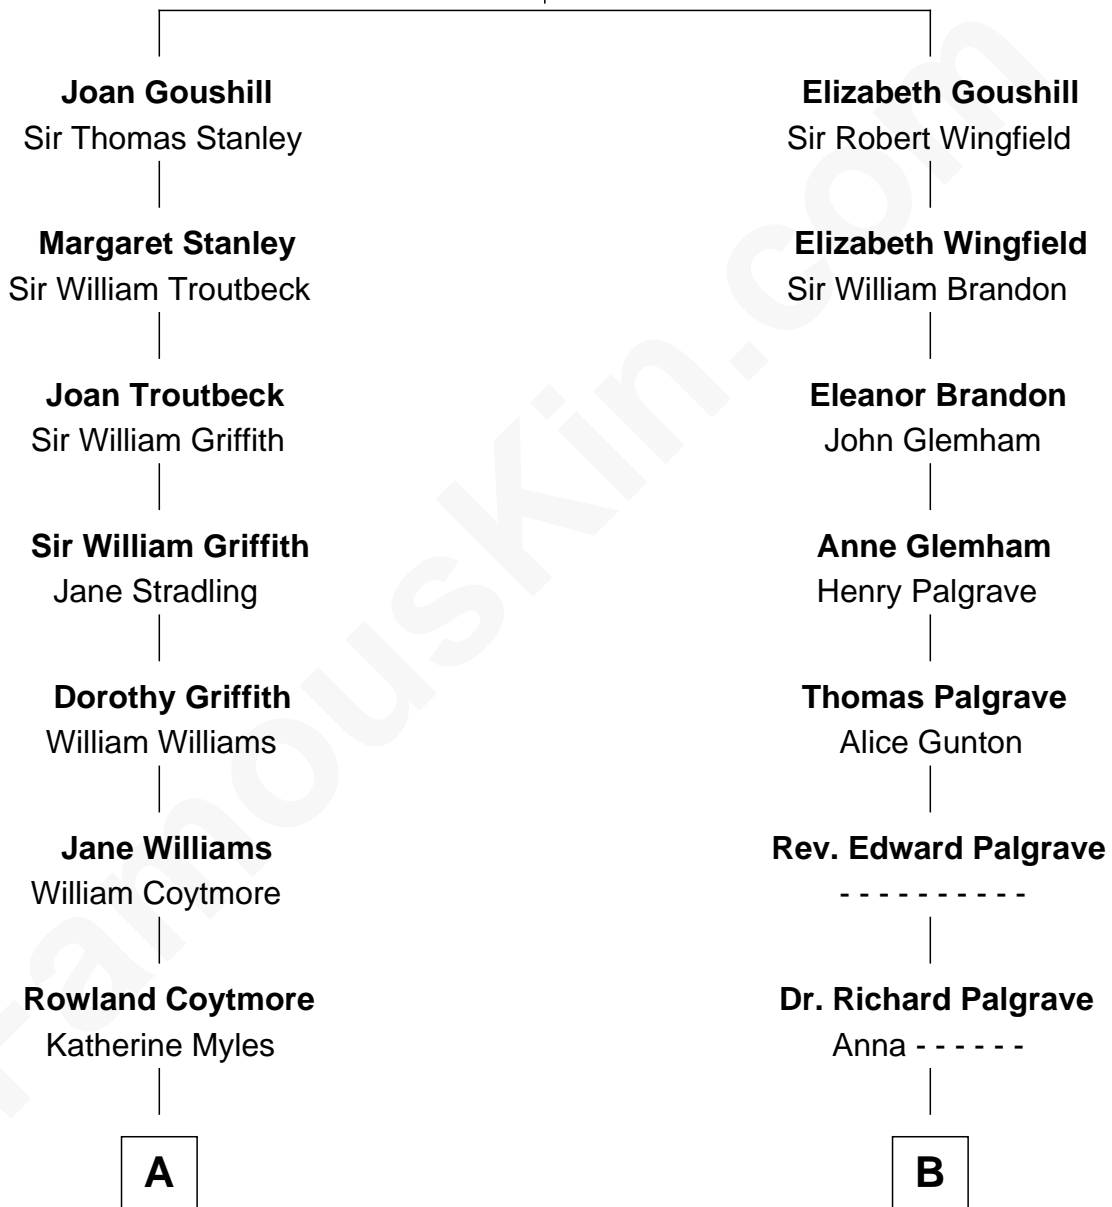

## Relationship Chart of

### Abigail (Smith) Adams

First Lady of President John Adams

12th cousin 6 times removed of

**Paget Brewster**  
TV Actress

**Sir Robert Goushill**  
Elizabeth Fitzalan

C

Galen Brewster  
Hathaway Tew

Paget Brewster  
*TV Actress*

FamousKin.com