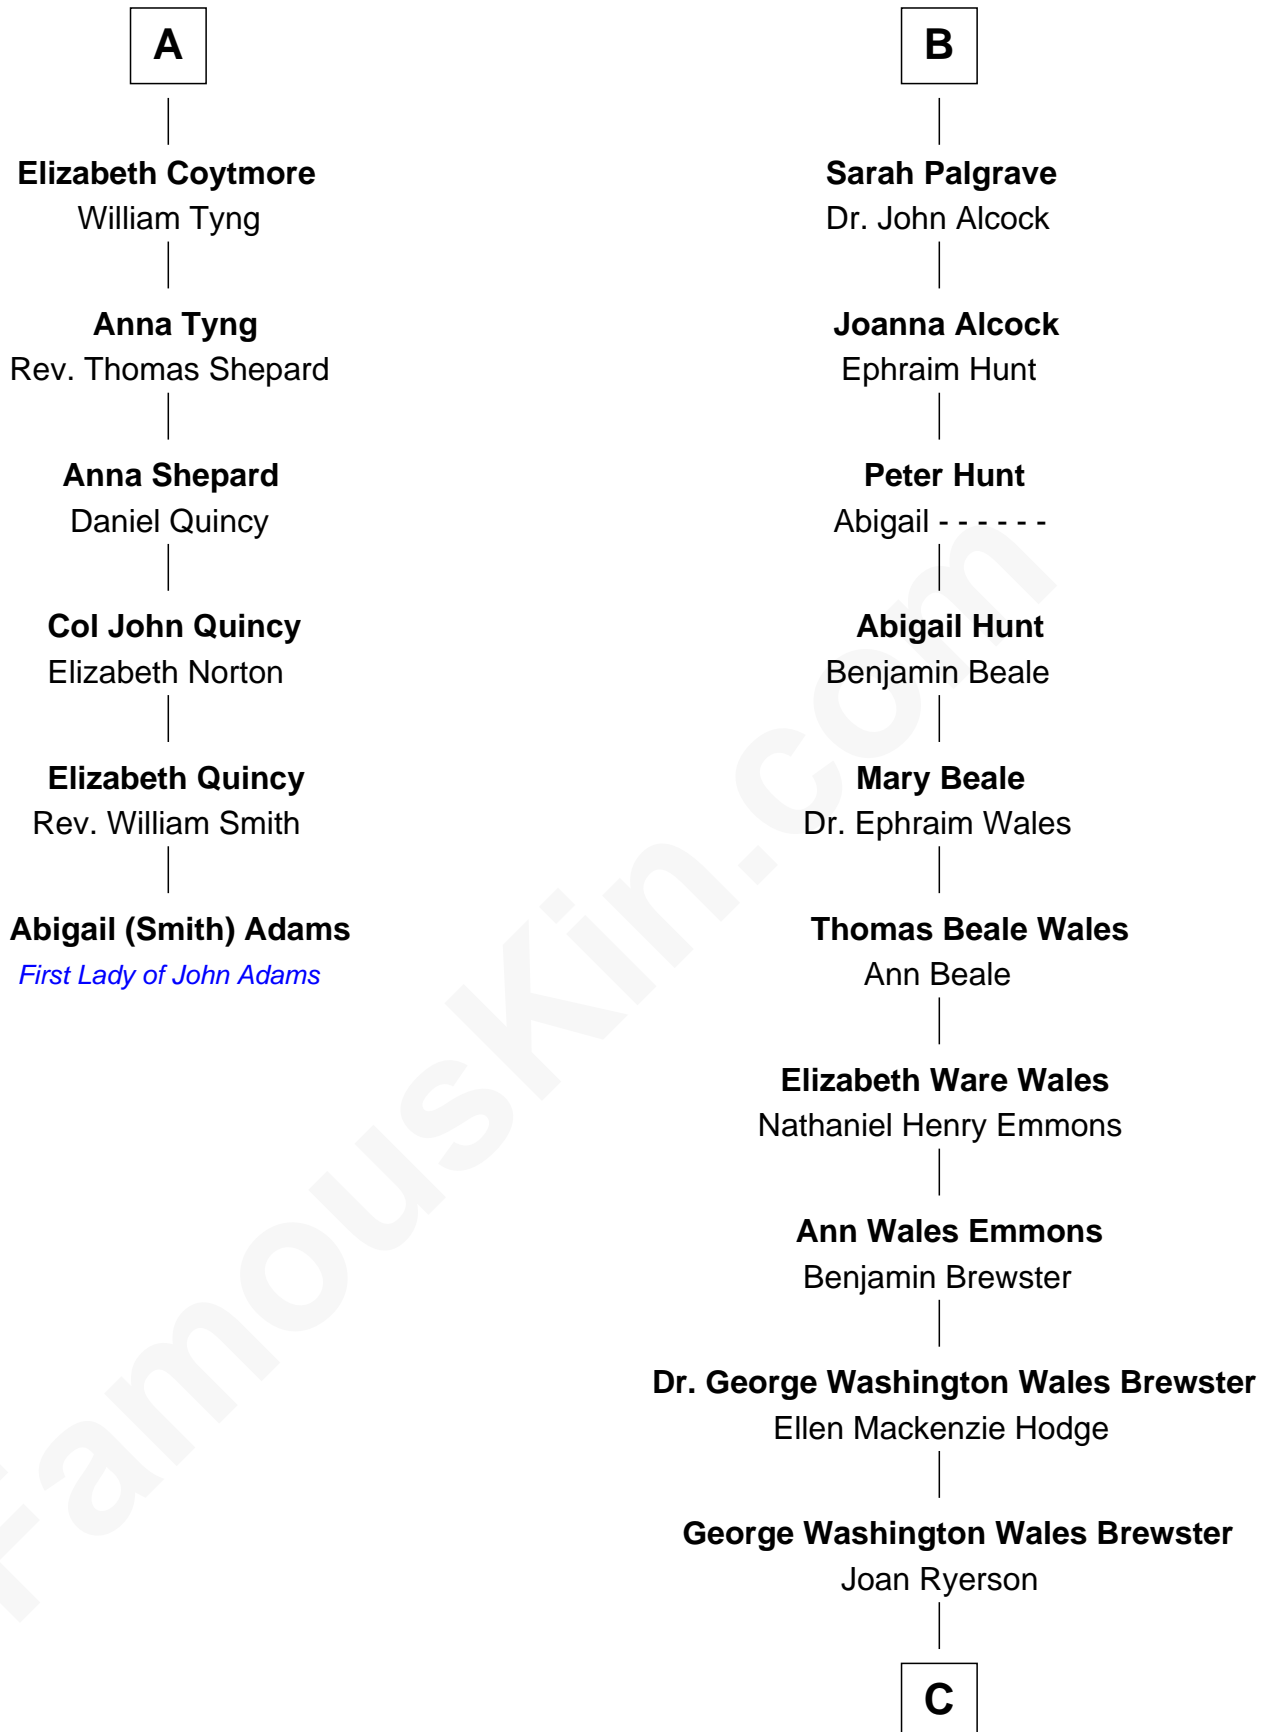

## Relationship Chart of

### Abigail (Smith) Adams

First Lady of President John Adams

12th cousin 6 times removed of

**Paget Brewster**  
TV Actress

**Sir Robert Goushill**  
Elizabeth Fitzalan

C

Galen Brewster  
Hathaway Tew

Paget Brewster  
*TV Actress*

FamousKin.com