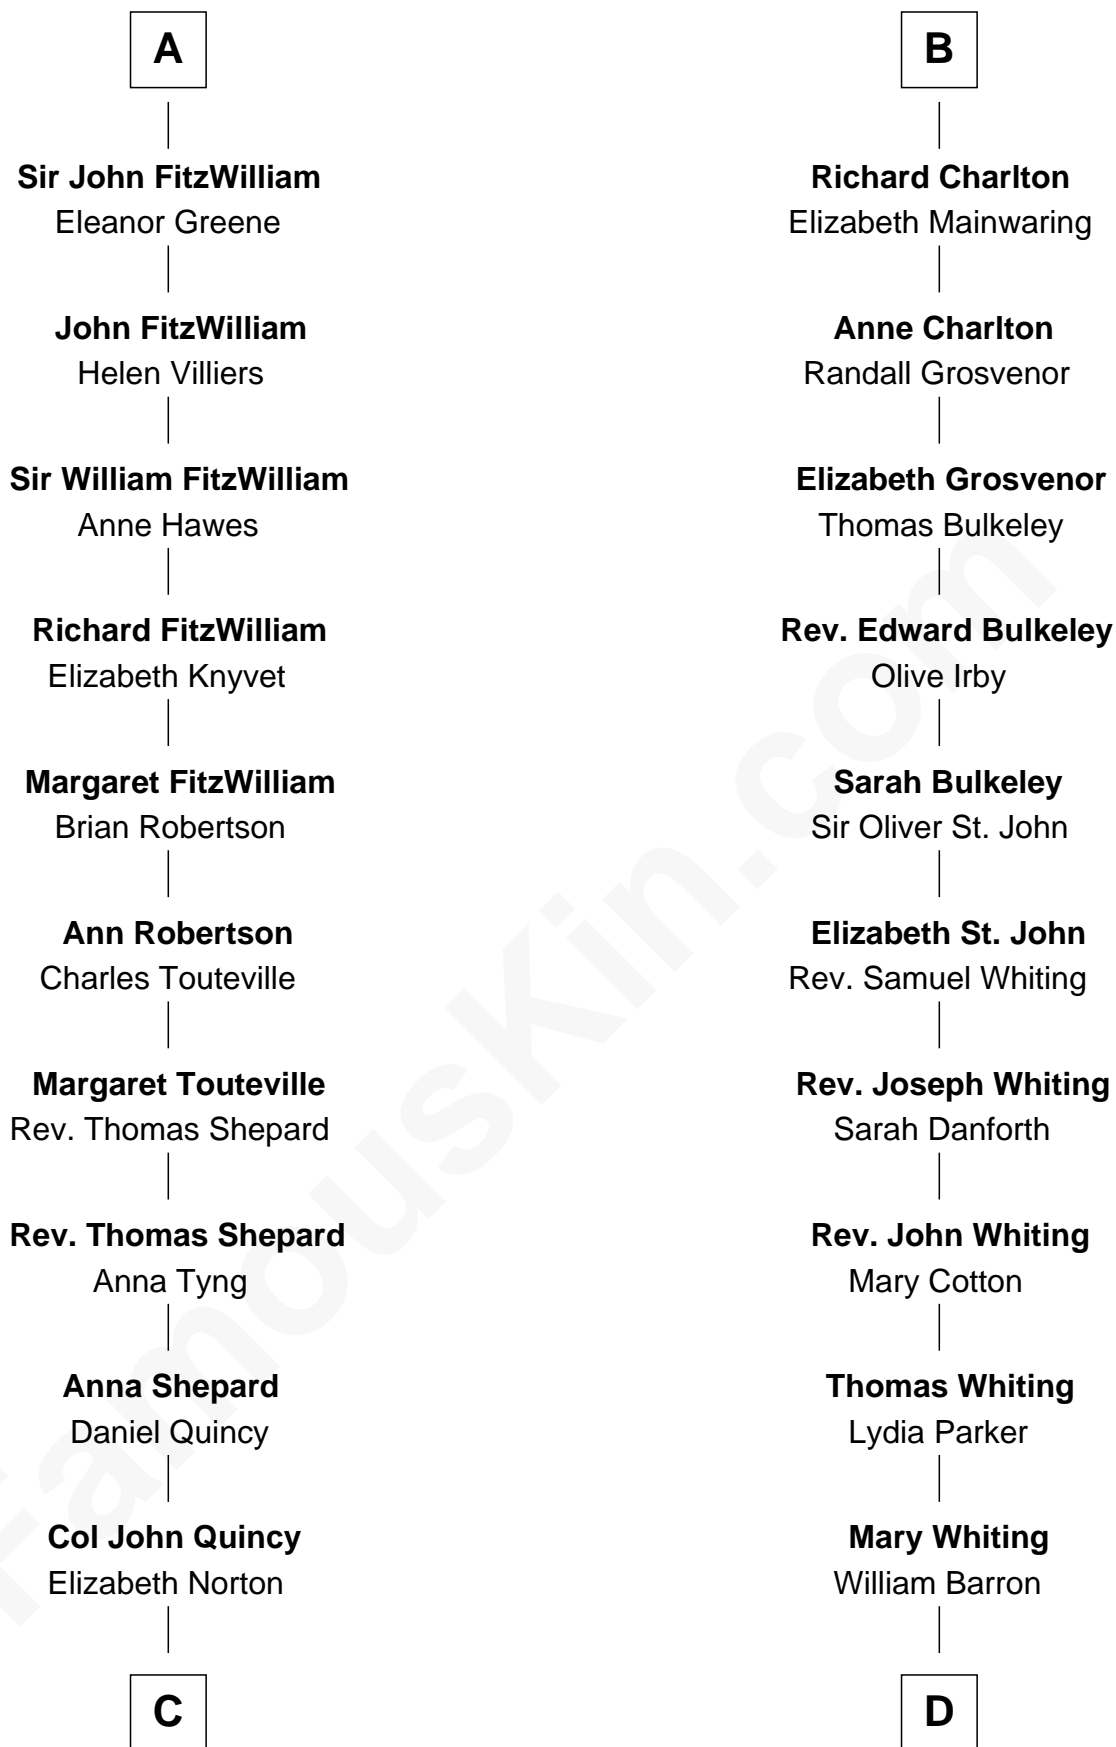

FamousKin.com

Relationship Chart of

Abigail (Smith) Adams

First Lady of President John Adams

18th cousin 2 times removed of

James Sherman

27th U.S. Vice-President

William d'Aubenev

Mabel of Chester

C

Elizabeth Quincy
Rev. William Smith

Abigail (Smith) Adams
First Lady of John Adams

D

Mary Augusta Barron
Stalham Williams

Frances Lucretia Williams
Richard Winslow Sherman

Mary Frances Sherman
Richard Updike Sherman