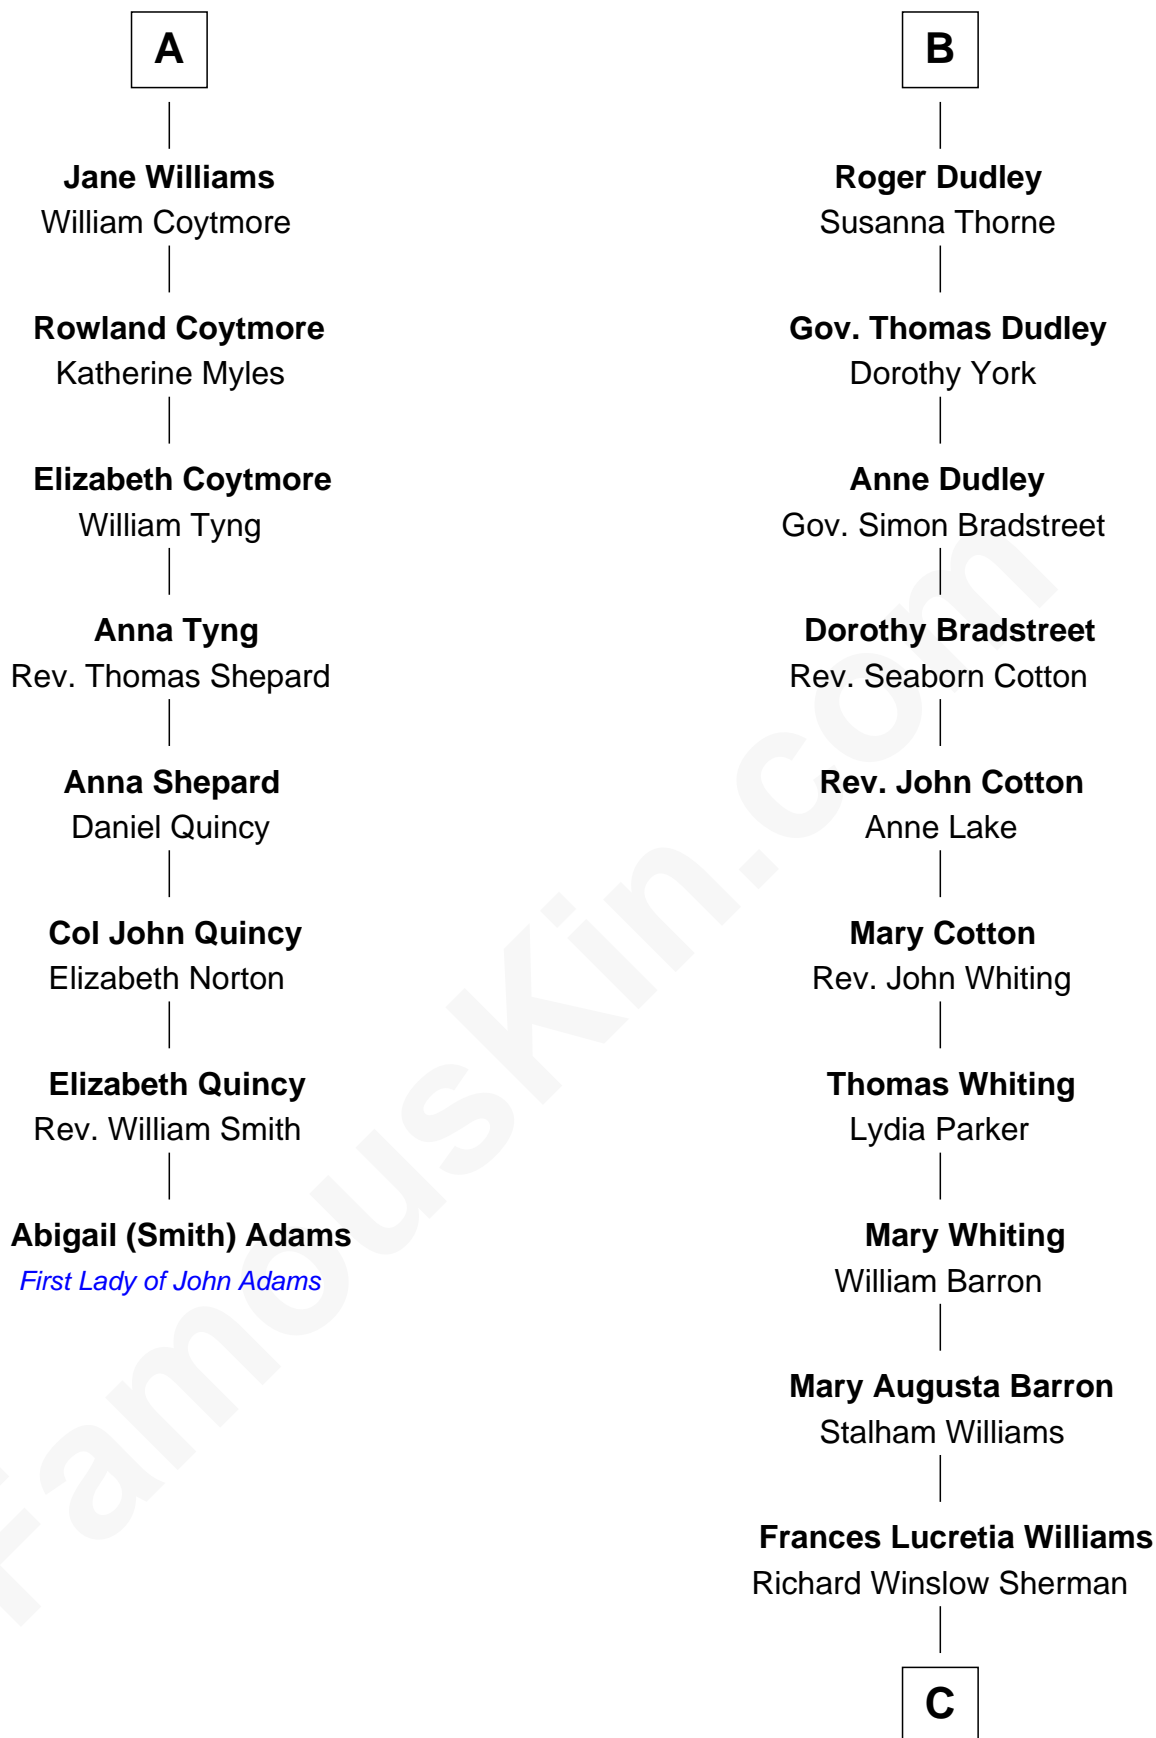

## Relationship Chart of

### Abigail (Smith) Adams

*First Lady of President John Adams*

14th cousin 4 times removed of

**James Sherman**

*27th U.S. Vice-President*

C

|  
**Mary Frances Sherman**  
Richard Updike Sherman

|  
**James Sherman**  
*27th U.S. Vice-President*

FamousKin.com