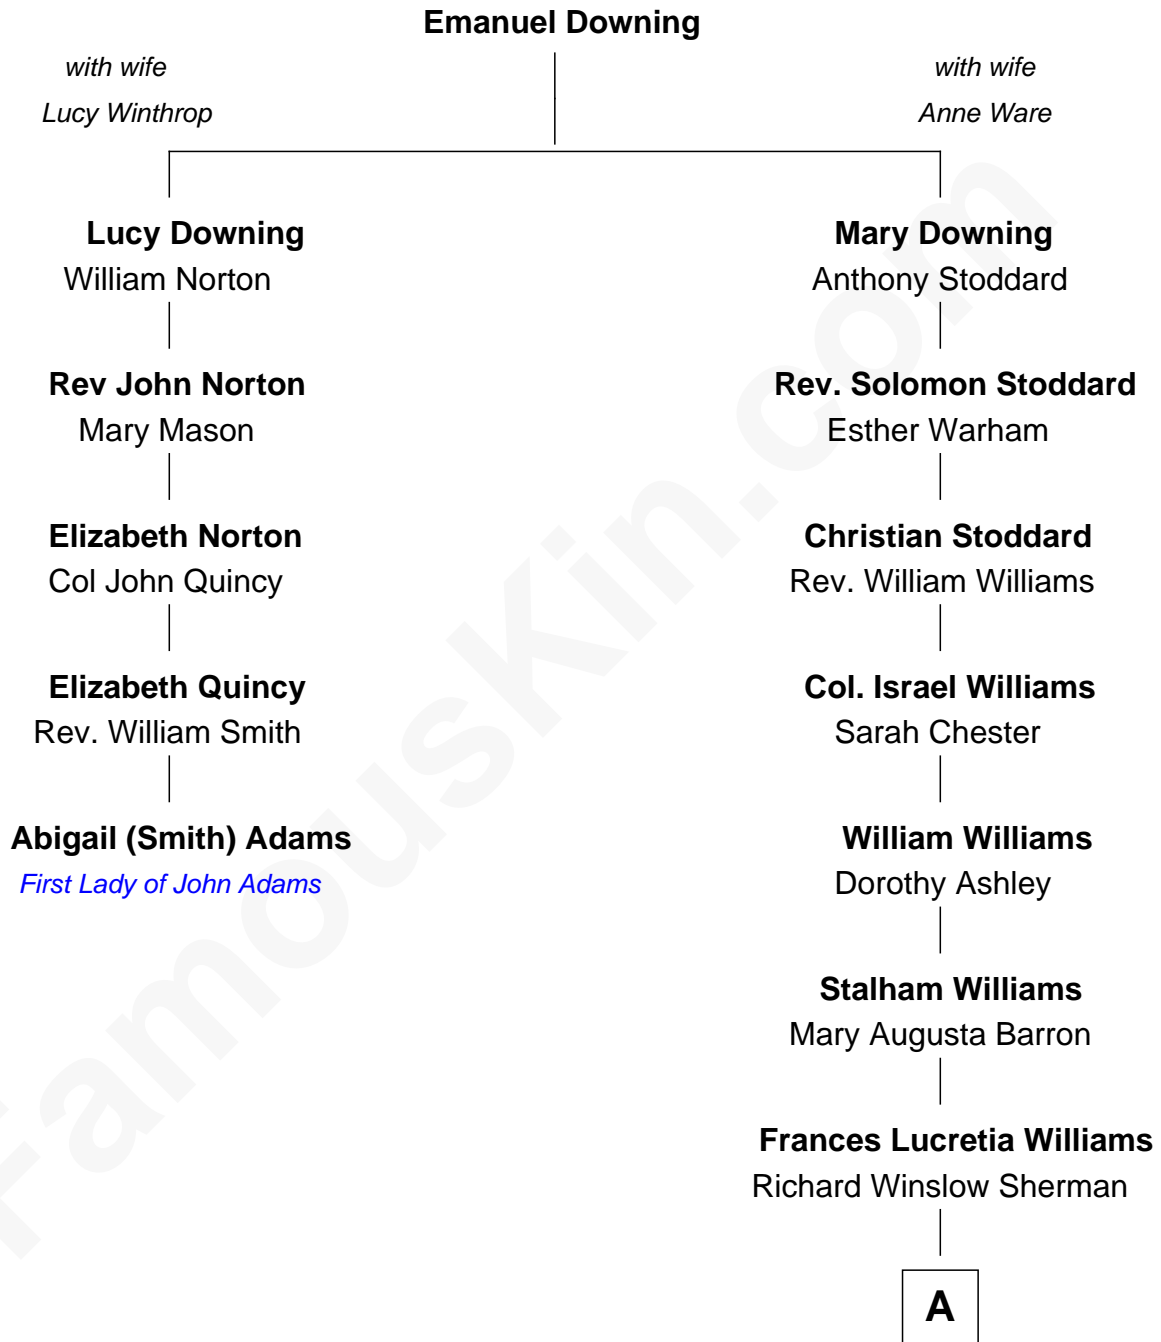

FamousKin.com

Relationship Chart of

Abigail (Smith) Adams

First Lady of President John Adams

4th cousin 4 times removed of

James Sherman

27th U.S. Vice-President

A

|
Mary Frances Sherman
Richard Updike Sherman

|
James Sherman
27th U.S. Vice-President

FamousKin.com