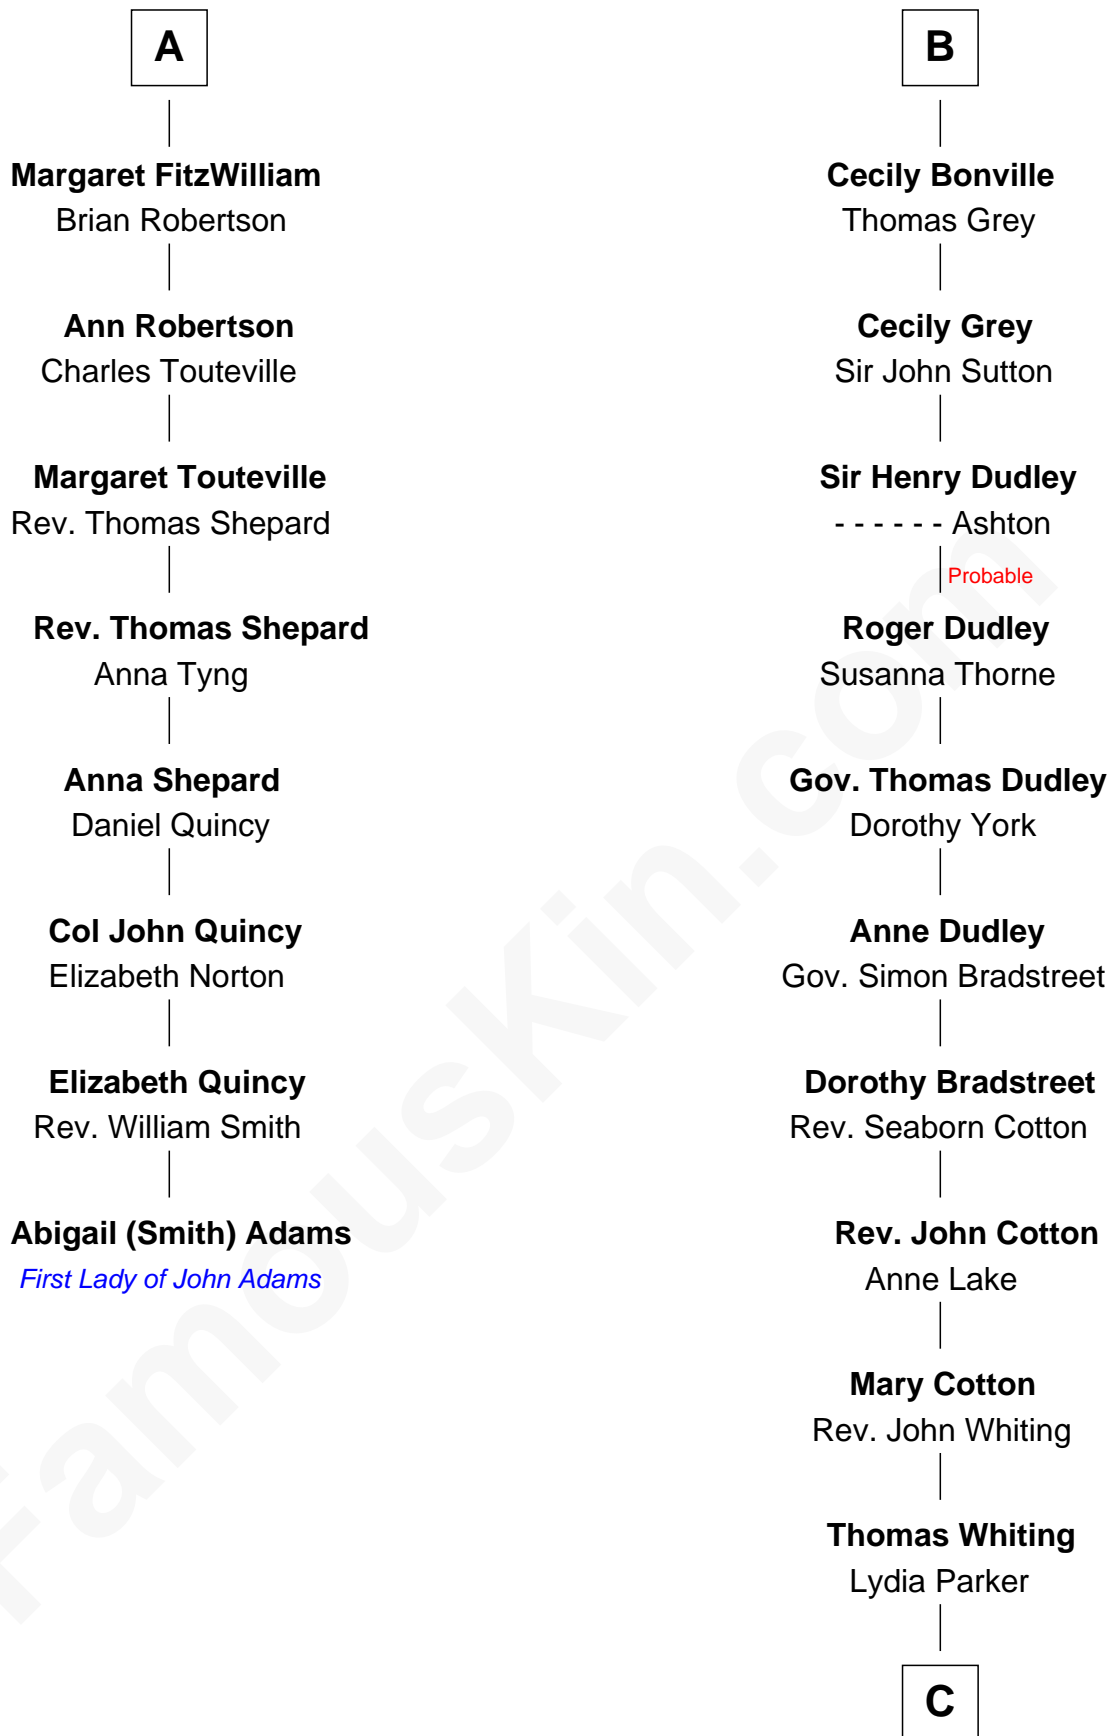

FamousKin.com

Relationship Chart of

Abigail (Smith) Adams

First Lady of President John Adams

14th cousin 7 times removed of

James Sherman

27th U.S. Vice-President

C

—
Mary Whiting

William Barron

—
Mary Augusta Barron

Stalham Williams

—
Frances Lucretia Williams

Richard Winslow Sherman

—
Mary Frances Sherman

Richard Updike Sherman