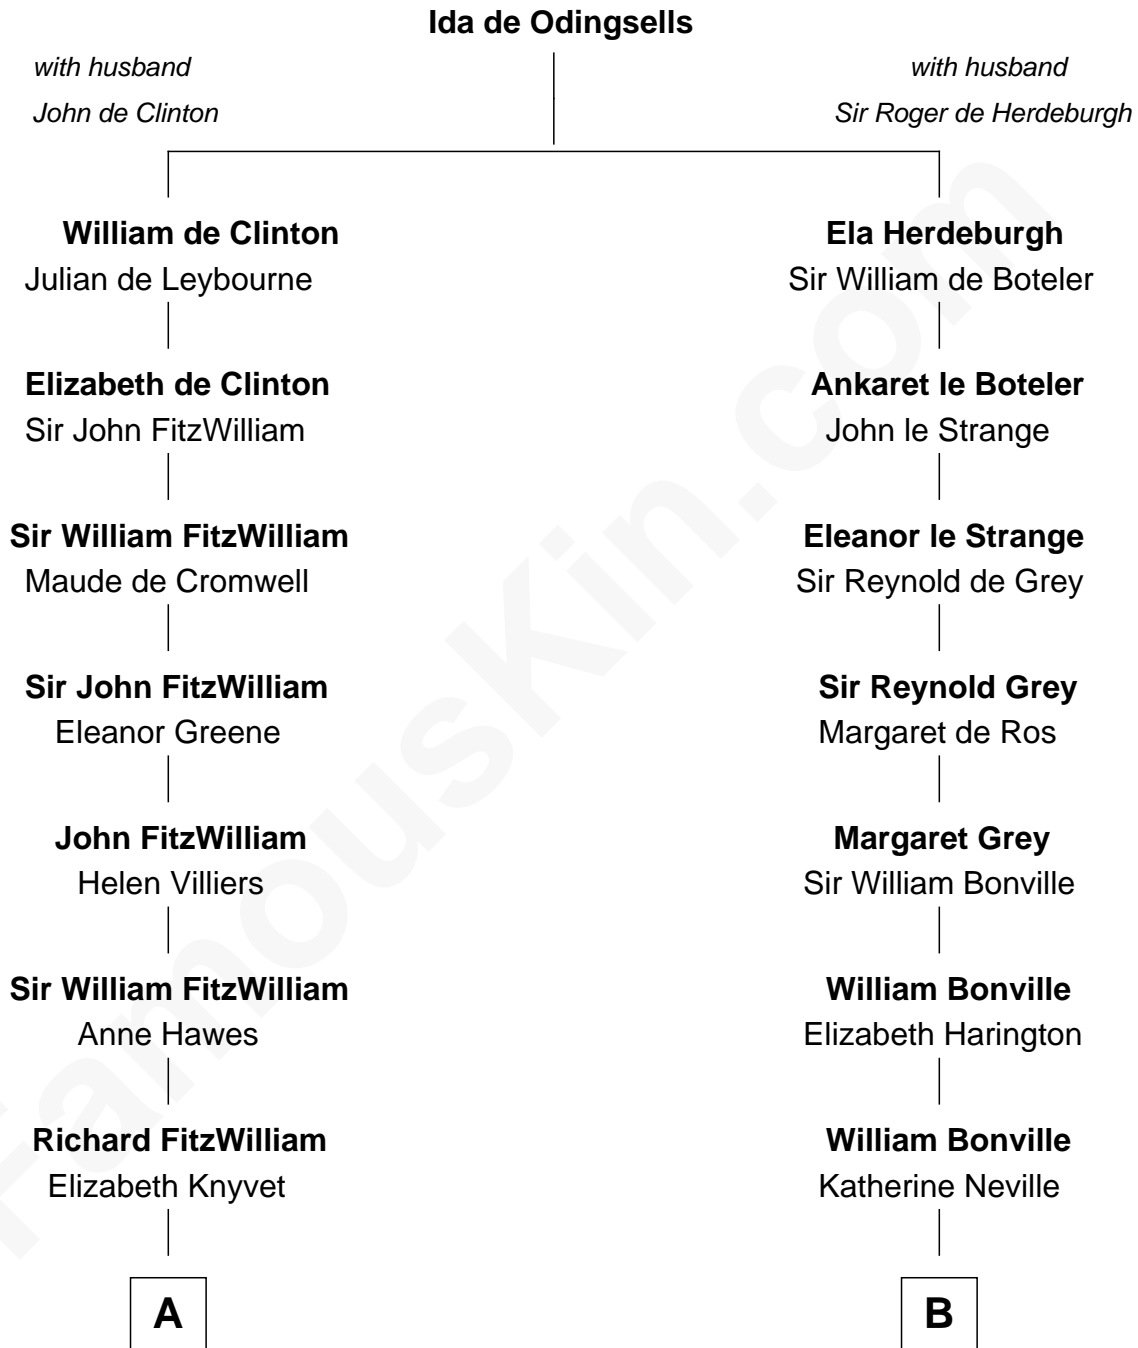

FamousKin.com

Relationship Chart of

Abigail (Smith) Adams

First Lady of President John Adams

14th cousin 7 times removed of

James Sherman

27th U.S. Vice-President

C

—
Mary Whiting

William Barron

—
Mary Augusta Barron

Stalham Williams

—
Frances Lucretia Williams

Richard Winslow Sherman

—
Mary Frances Sherman

Richard Updike Sherman