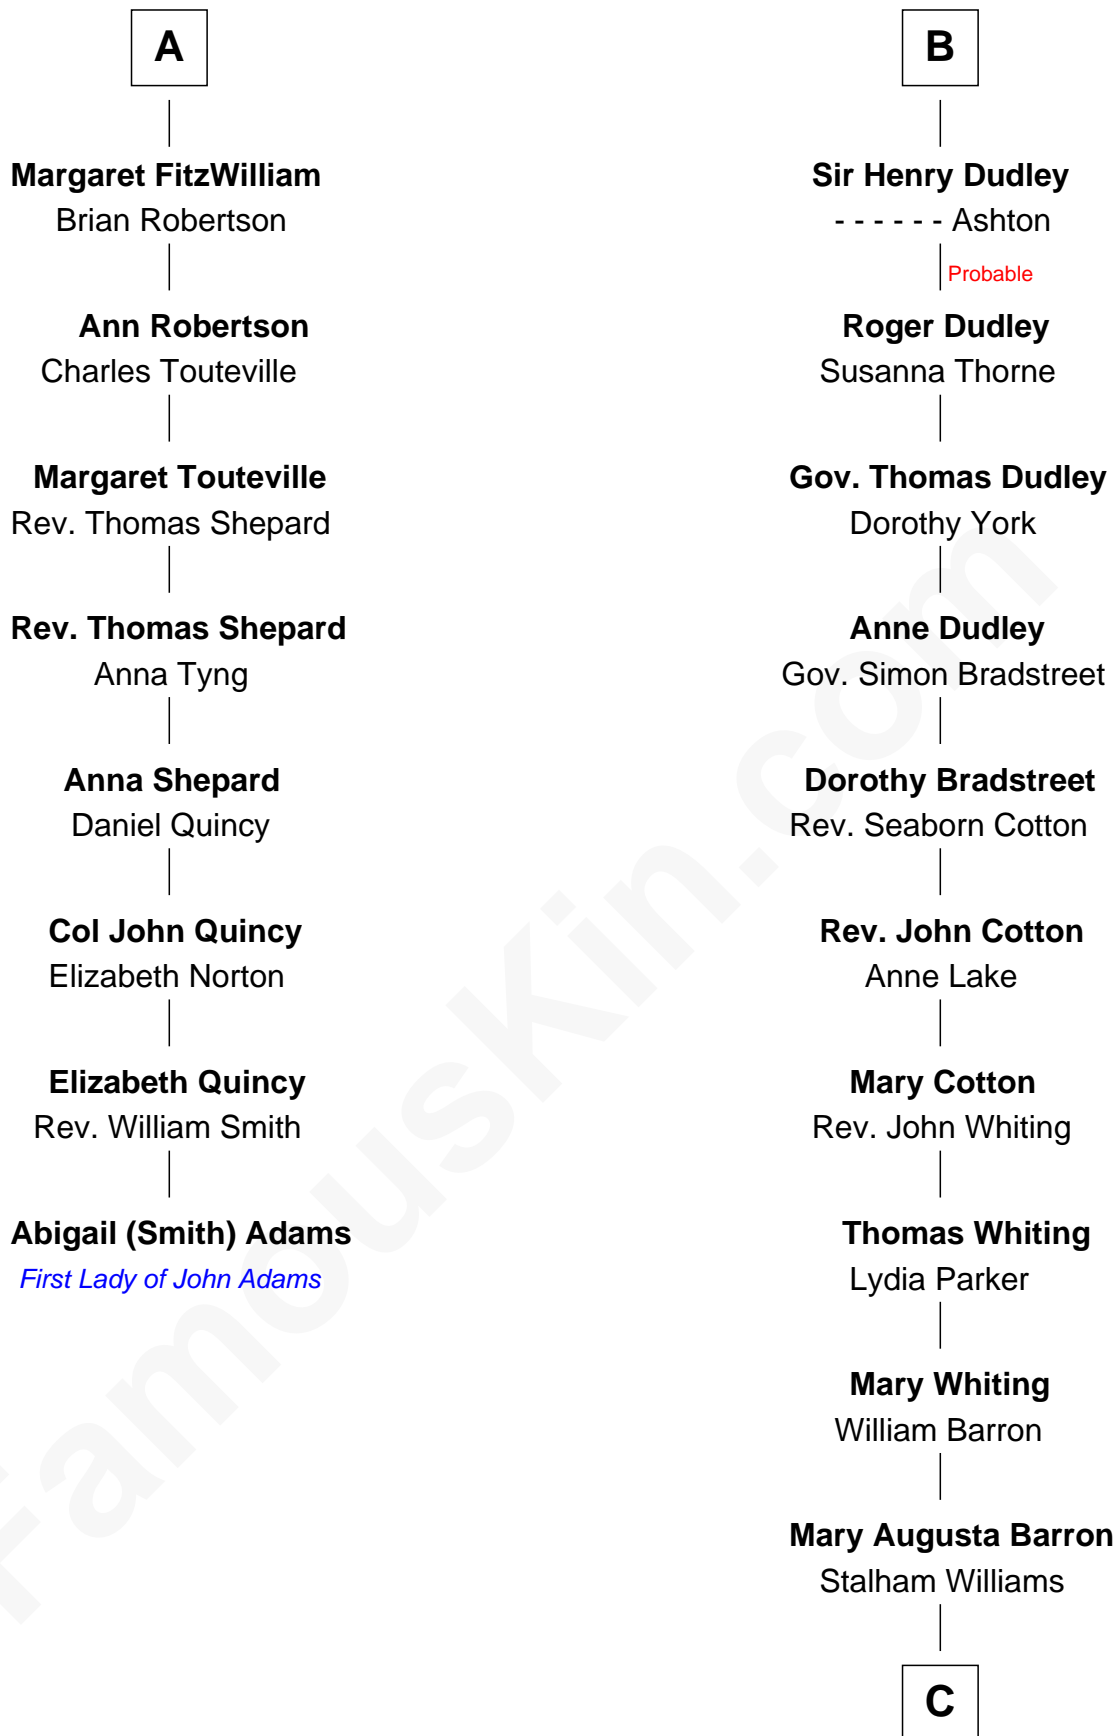

FamousKin.com

Relationship Chart of

Abigail (Smith) Adams

First Lady of President John Adams

14th cousin 5 times removed of

James Sherman

27th U.S. Vice-President

C

Frances Lucretia Williams

Richard Winslow Sherman

Mary Frances Sherman

Richard Updike Sherman

James Sherman

27th U.S. Vice-President

FamousKin.com