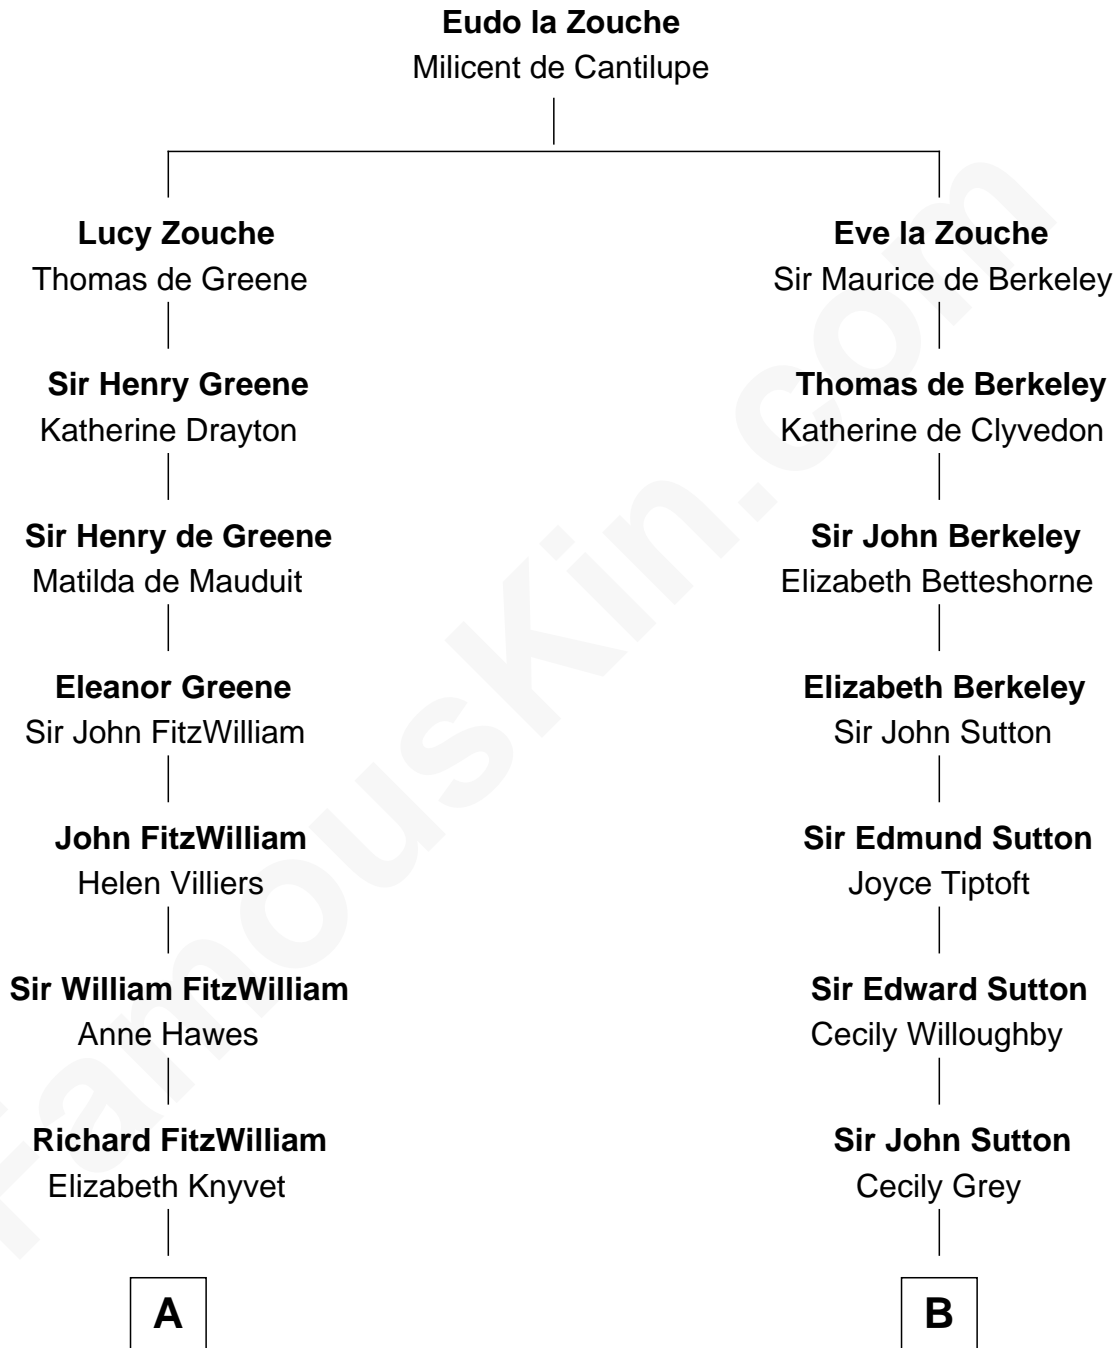

FamousKin.com

Relationship Chart of

Abigail (Smith) Adams

First Lady of President John Adams

14th cousin 5 times removed of

James Sherman

27th U.S. Vice-President

C

Frances Lucretia Williams

Richard Winslow Sherman

Mary Frances Sherman

Richard Updike Sherman

James Sherman

27th U.S. Vice-President

FamousKin.com