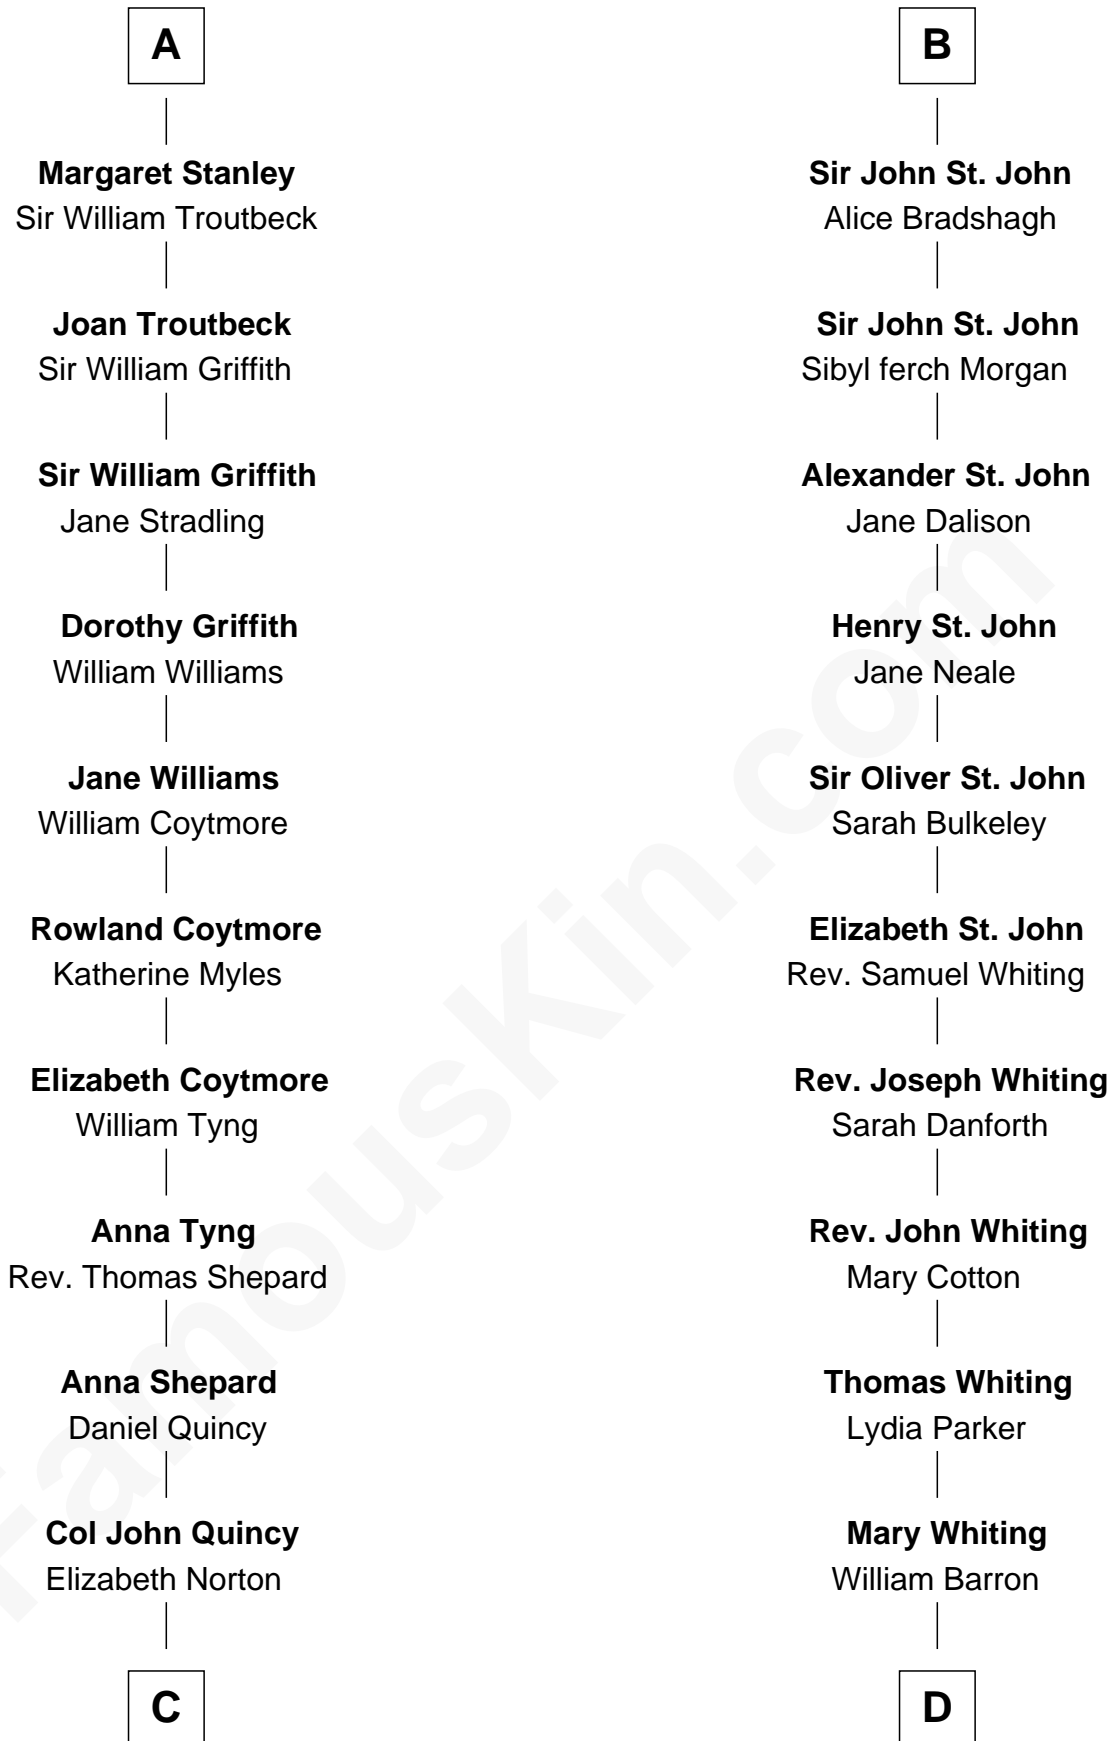

FamousKin.com

Relationship Chart of

Abigail (Smith) Adams

First Lady of President John Adams

18th cousin 2 times removed of

James Sherman

27th U.S. Vice-President

C

Elizabeth Quincy
Rev. William Smith

Abigail (Smith) Adams
First Lady of John Adams

D

Mary Augusta Barron
Stalham Williams

Frances Lucretia Williams
Richard Winslow Sherman

Mary Frances Sherman
Richard Updike Sherman