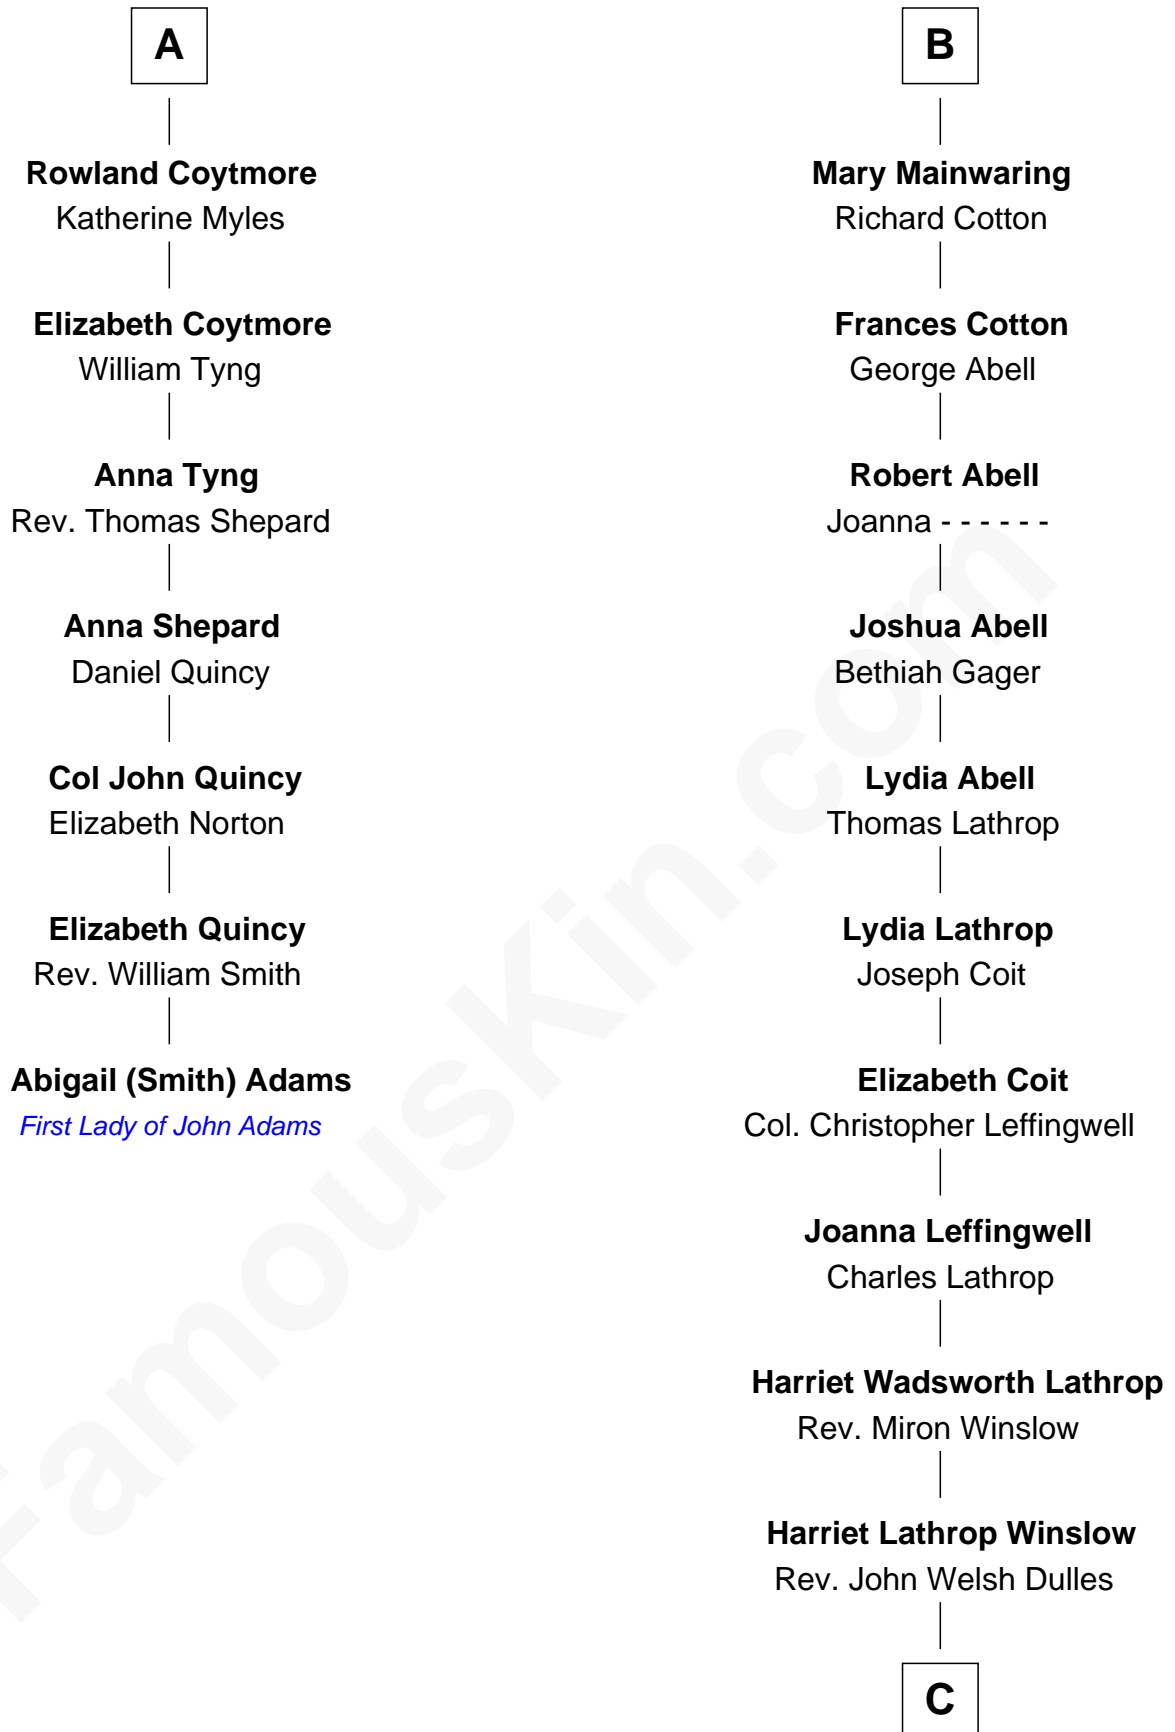

FamousKin.com

Relationship Chart of

Abigail (Smith) Adams

First Lady of President John Adams

13th cousin 5 times removed of

Allen Dulles

5th Director of the C.I.A.

Sir Richard Fitzalan

Elizabeth de Bohun

C

Allen Macy Dulles

Edith Foster

Allen Dulles

5th Director of the C.I.A.

FamousKin.com