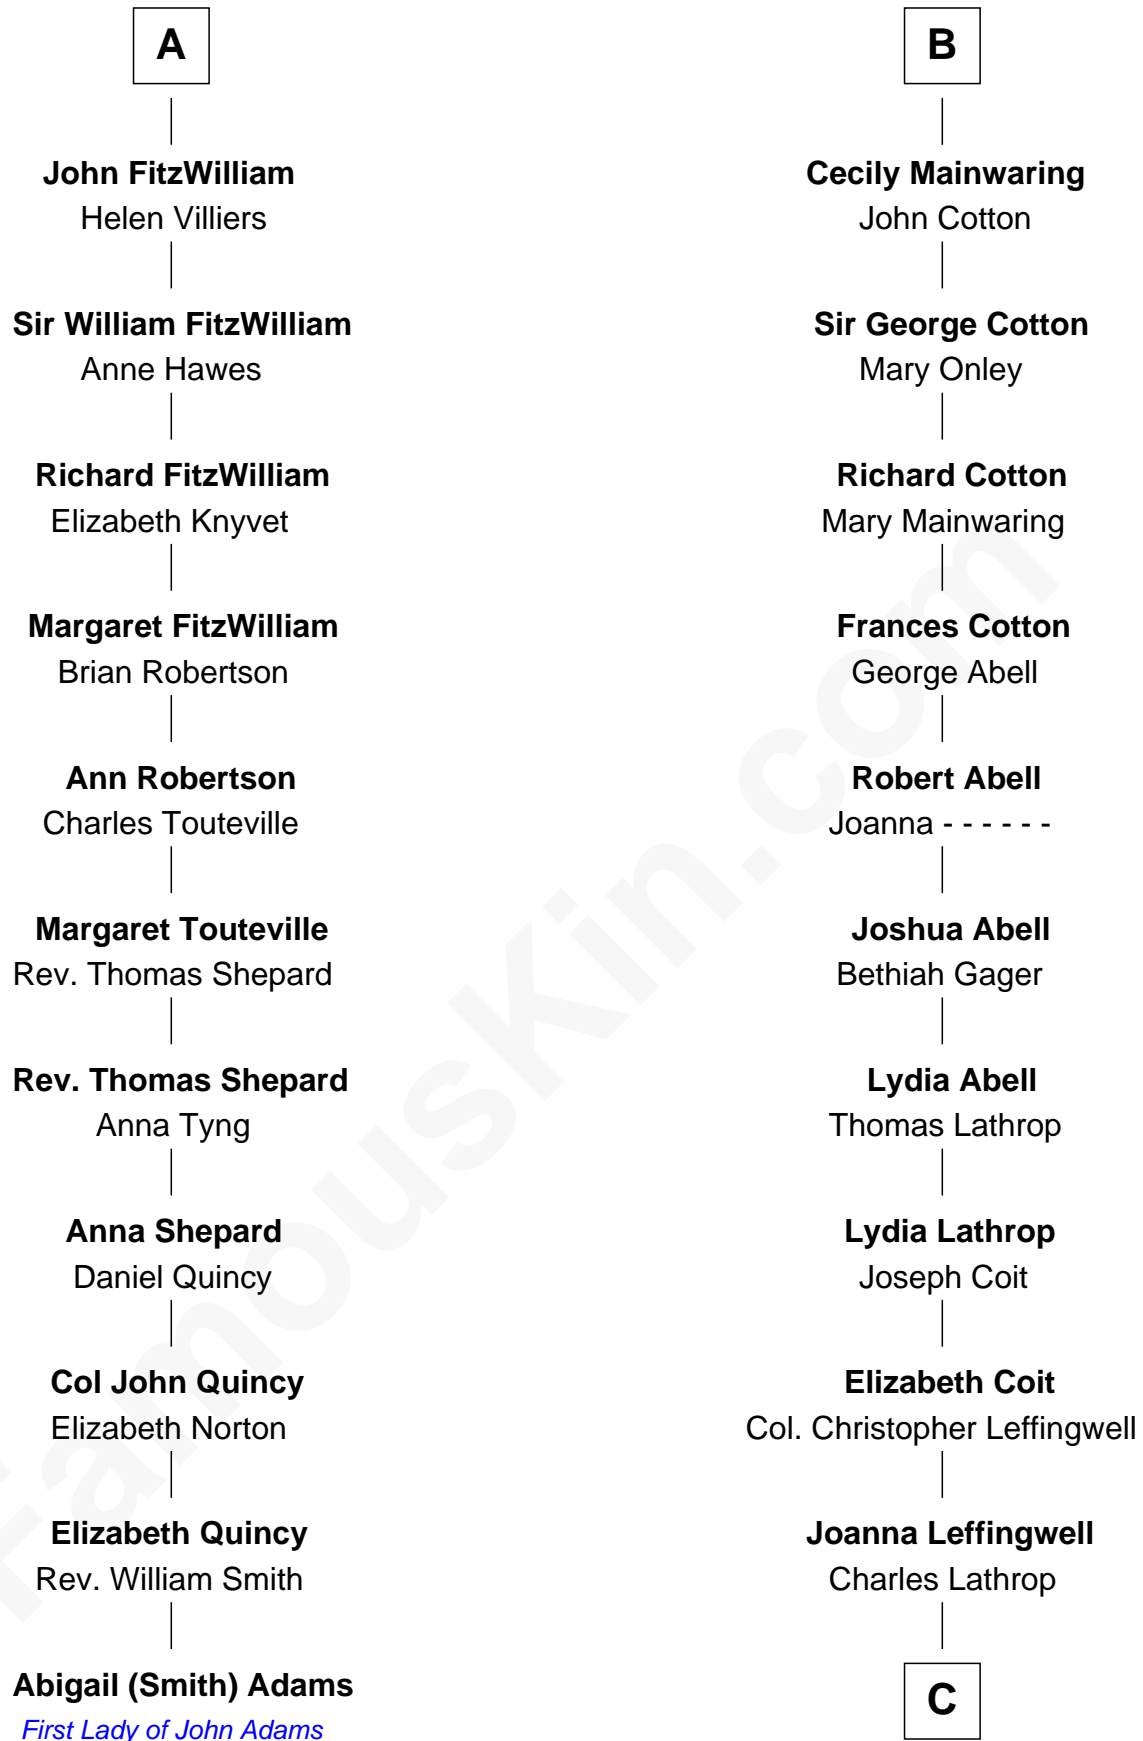

FamousKin.com

Relationship Chart of

Abigail (Smith) Adams

First Lady of President John Adams

17th cousin 3 times removed of

John Foster Dulles

52nd U.S. Secretary of State

C

Harriet Wadsworth Lathrop

Rev. Miron Winslow

Harriet Lathrop Winslow

Rev. John Welsh Dulles

Allen Macy Dulles

Edith Foster

John Foster Dulles

52nd U.S. Secretary of State