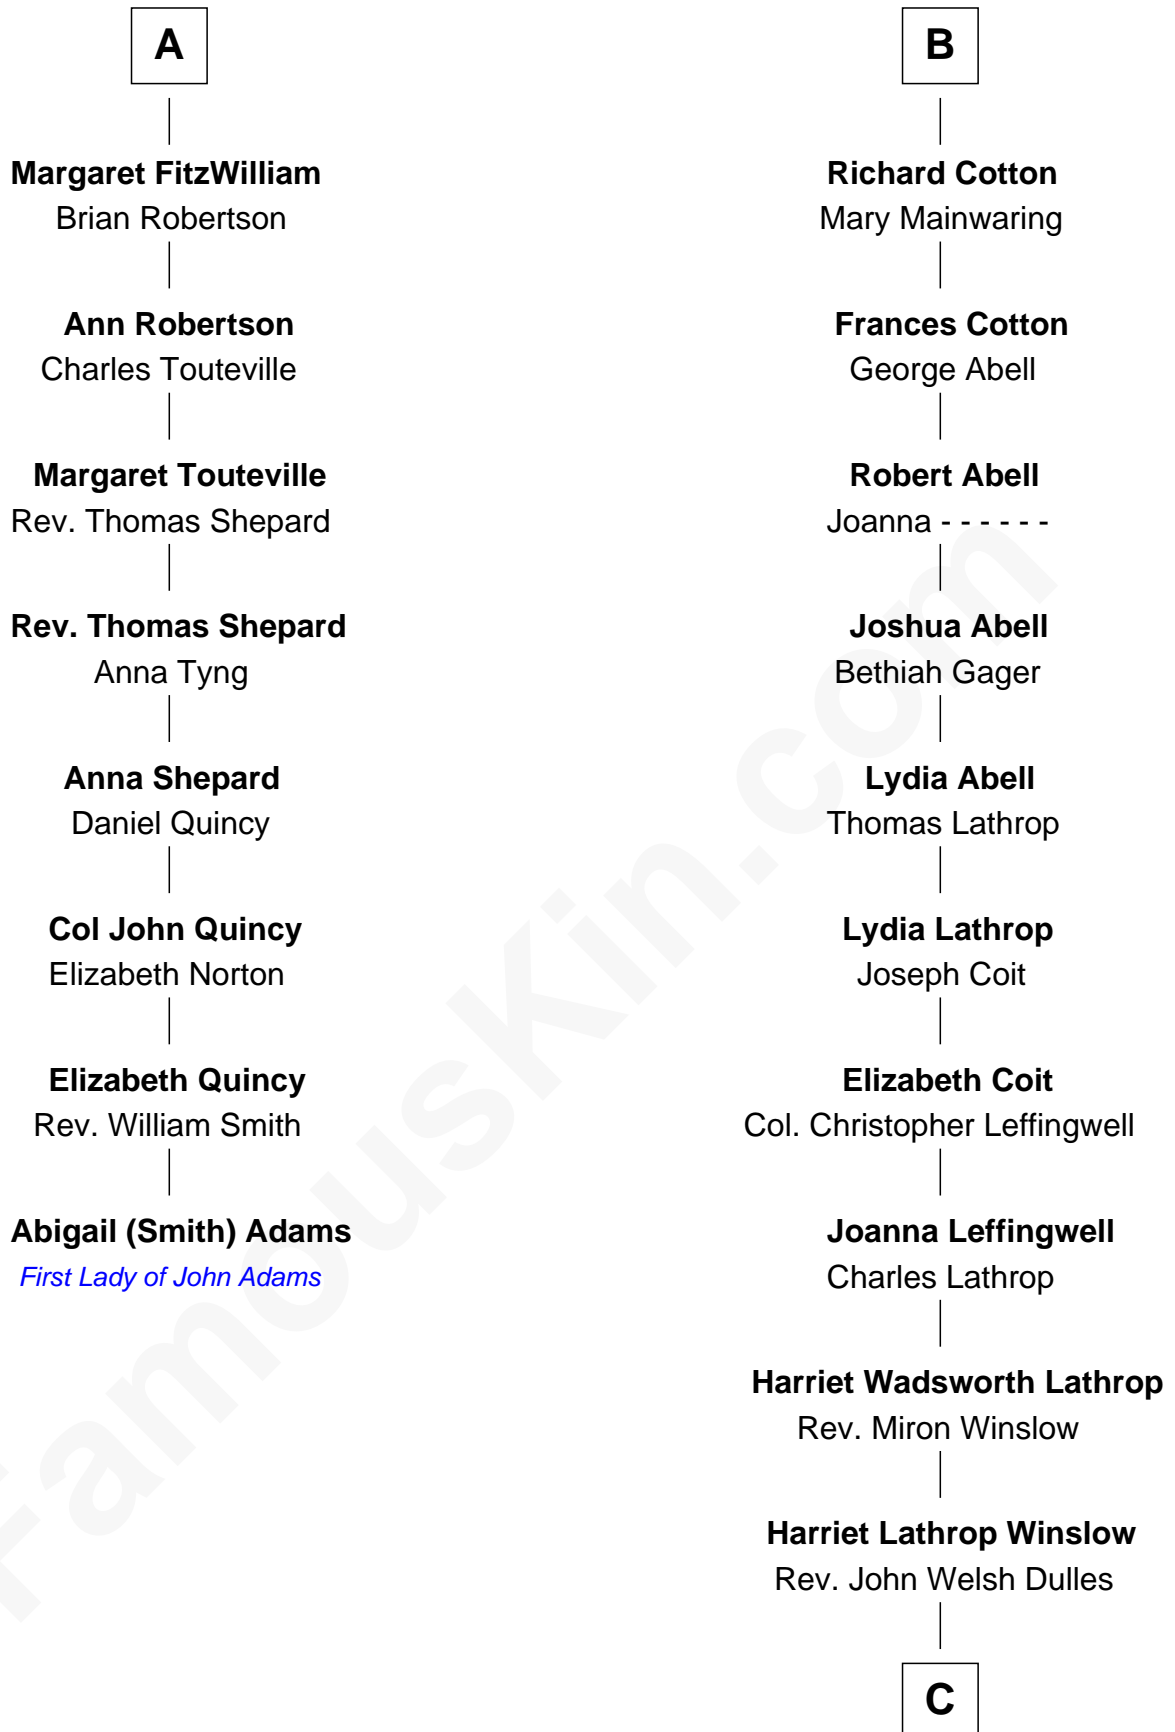

FamousKin.com

Relationship Chart of

Abigail (Smith) Adams

First Lady of President John Adams

14th cousin 4 times removed of

John Foster Dulles

52nd U.S. Secretary of State

Eudo la Zouche
Milicent de Cantilupe