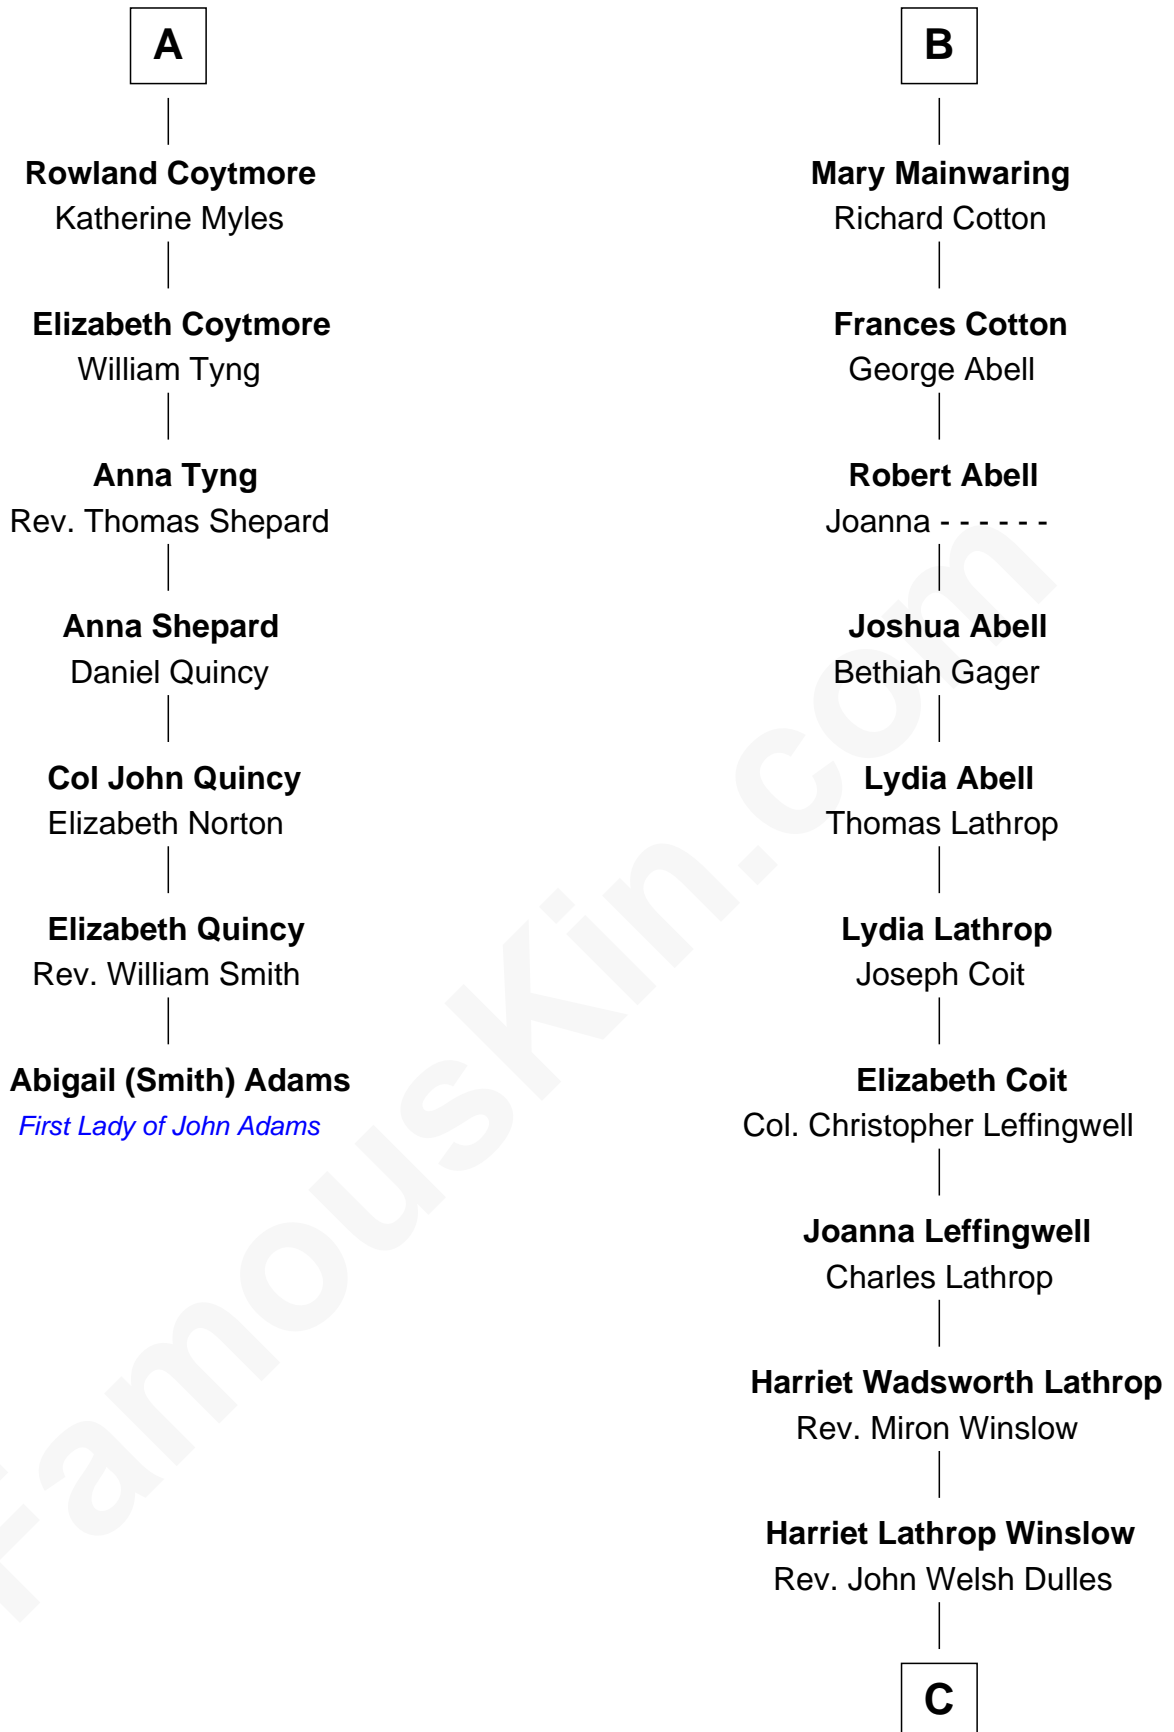

FamousKin.com

Relationship Chart of

Abigail (Smith) Adams

First Lady of President John Adams

13th cousin 5 times removed of

John Foster Dulles

52nd U.S. Secretary of State

C

Allen Macy Dulles

Edith Foster

John Foster Dulles

52nd U.S. Secretary of State

FamousKin.com