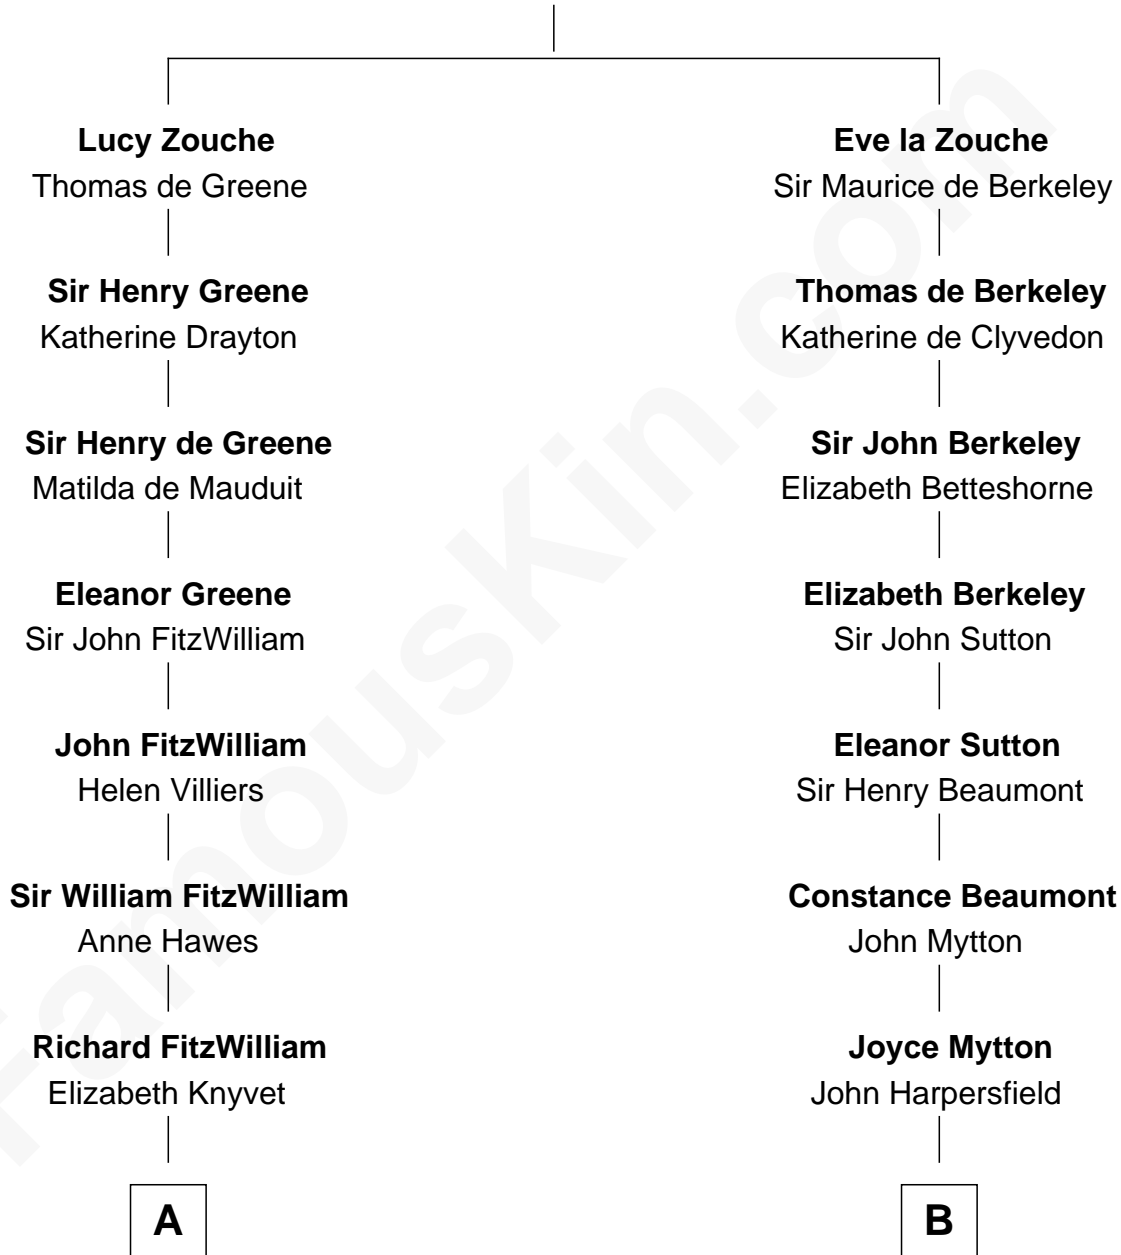

FamousKin.com

Relationship Chart of

Abigail (Smith) Adams

First Lady of President John Adams

14th cousin 7 times removed of

Chevy Chase

Comedian, Actor and Writer

Eudo la Zouche
Milicent de Cantilupe

C

Sarah Tennery Baker

Col. Lyne Shackelford Metcalfe

Grace Metcalfe

Charles Denison Chase

Edward Leigh Chase

Mabel Penrose Tinsley

Edward Tinsley Chase