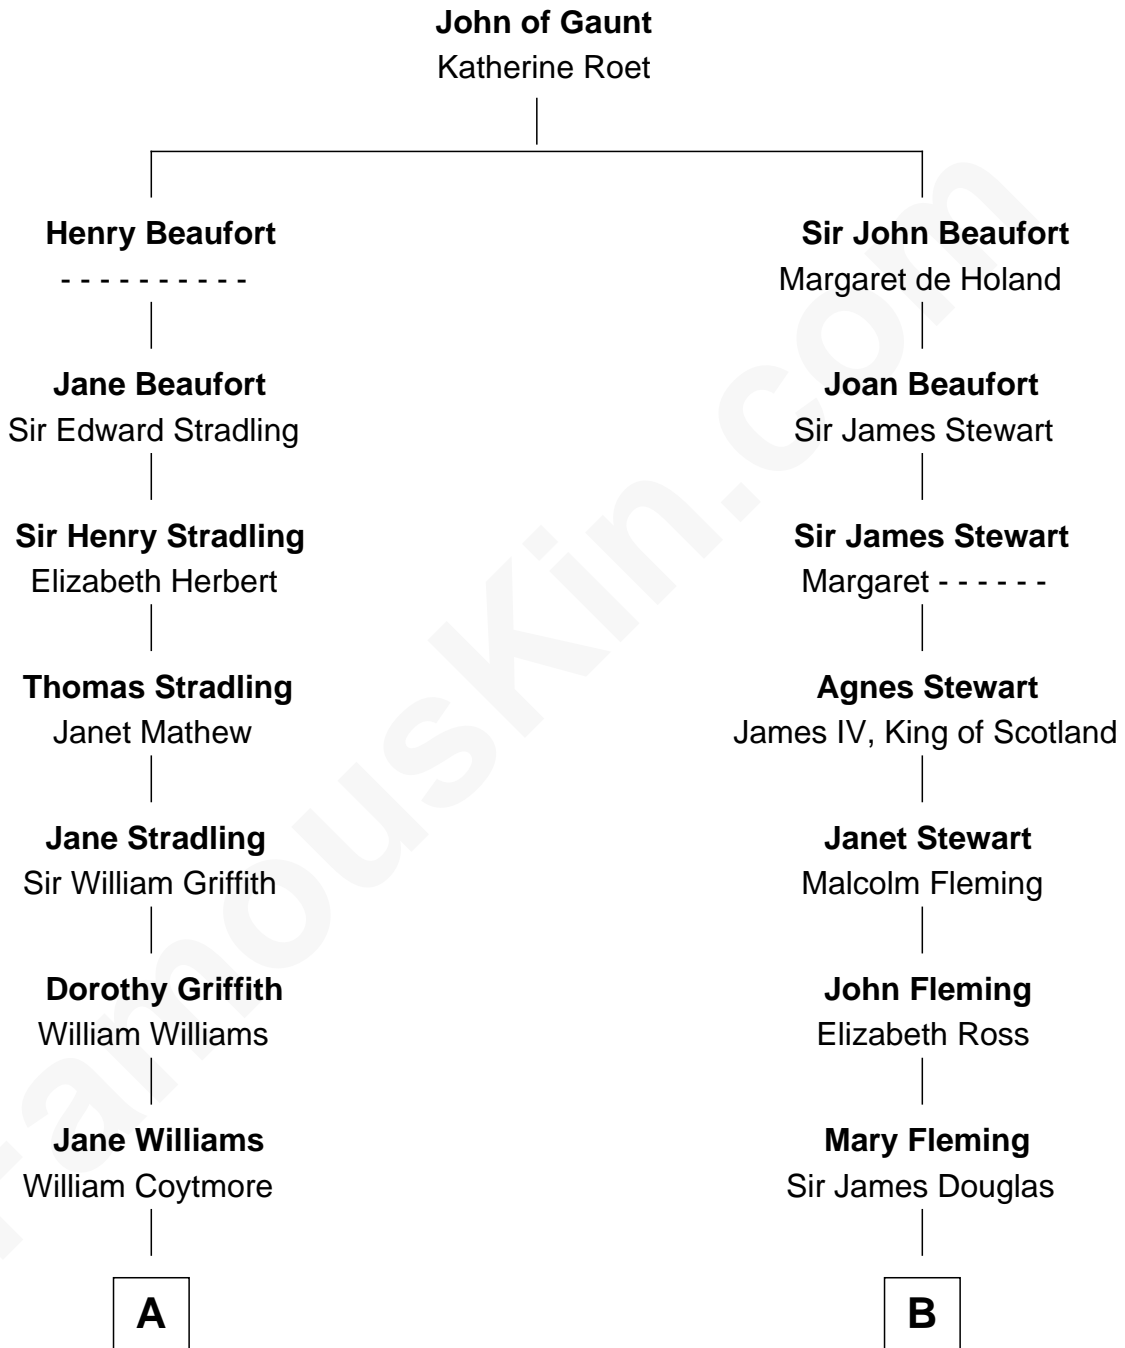

FamousKin.com

Relationship Chart of

Abigail (Smith) Adams

First Lady of President John Adams

13th cousin 5 times removed of

Guy Ritchie

British Filmmaker

C

John Vivian Ritchie
Amber Mary Parkinson

Guy Ritchie
British Filmmaker

FamousKin.com