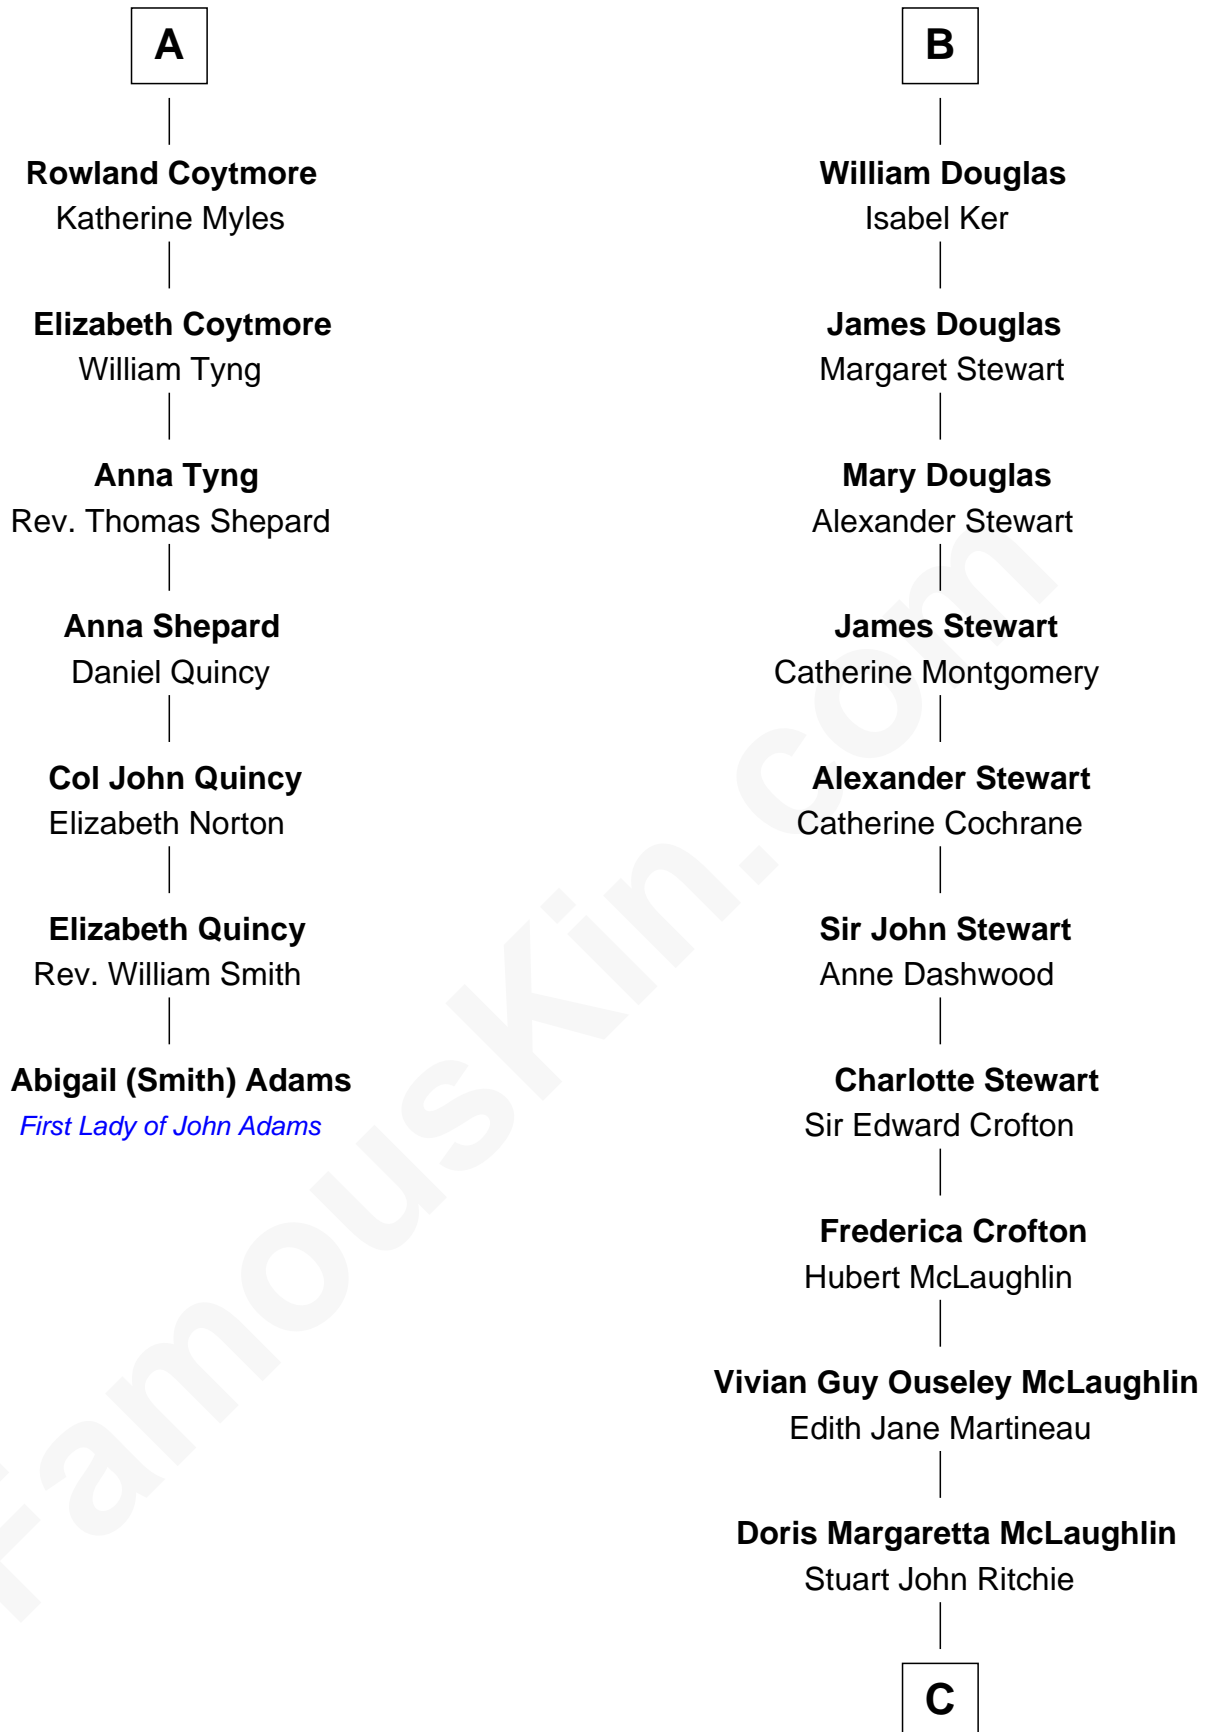

FamousKin.com

Relationship Chart of

Abigail (Smith) Adams

First Lady of President John Adams

13th cousin 5 times removed of

Guy Ritchie

British Filmmaker

C

John Vivian Ritchie
Amber Mary Parkinson

Guy Ritchie
British Filmmaker

FamousKin.com