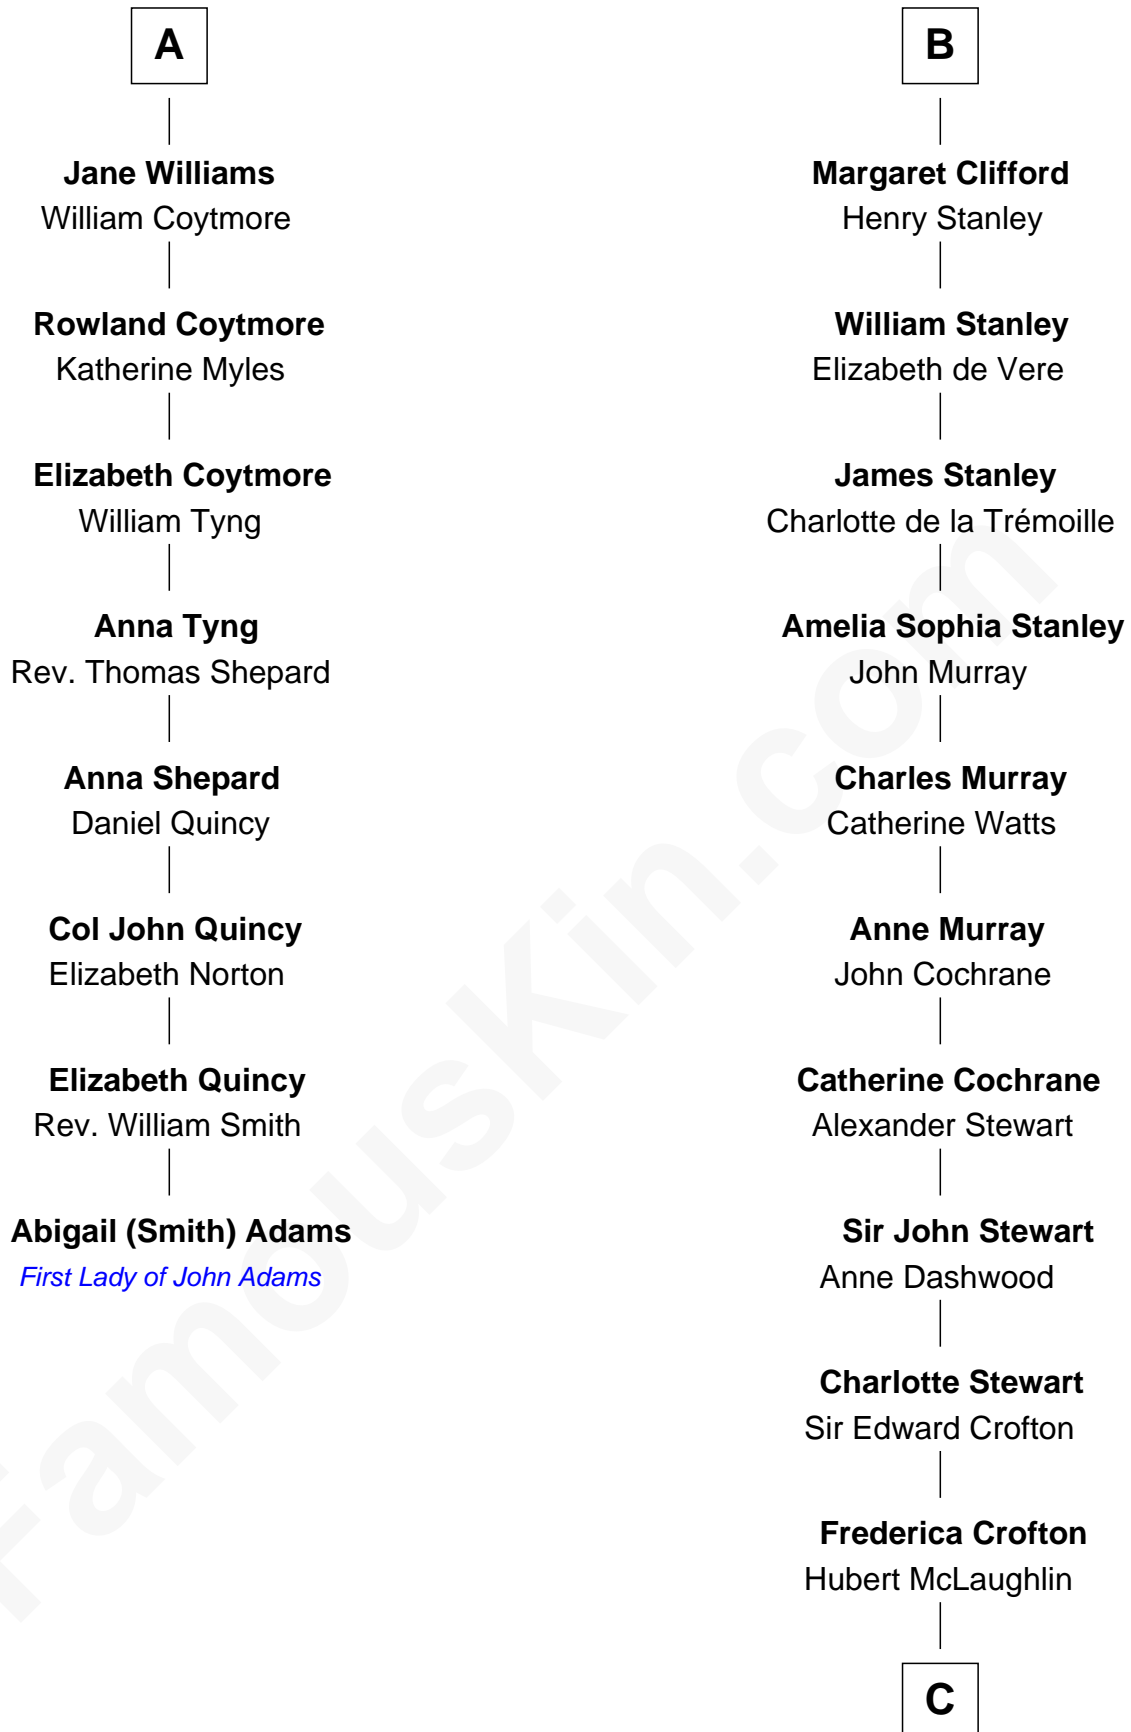

FamousKin.com

Relationship Chart of

Abigail (Smith) Adams

First Lady of President John Adams

14th cousin 6 times removed of

Guy Ritchie

British Filmmaker

Goronwy ap Ednyfed

C

Vivian Guy Ouseley McLaughlin

Edith Jane Martineau

Doris Margaretta McLaughlin

Stuart John Ritchie

John Vivian Ritchie

Amber Mary Parkinson

Guy Ritchie