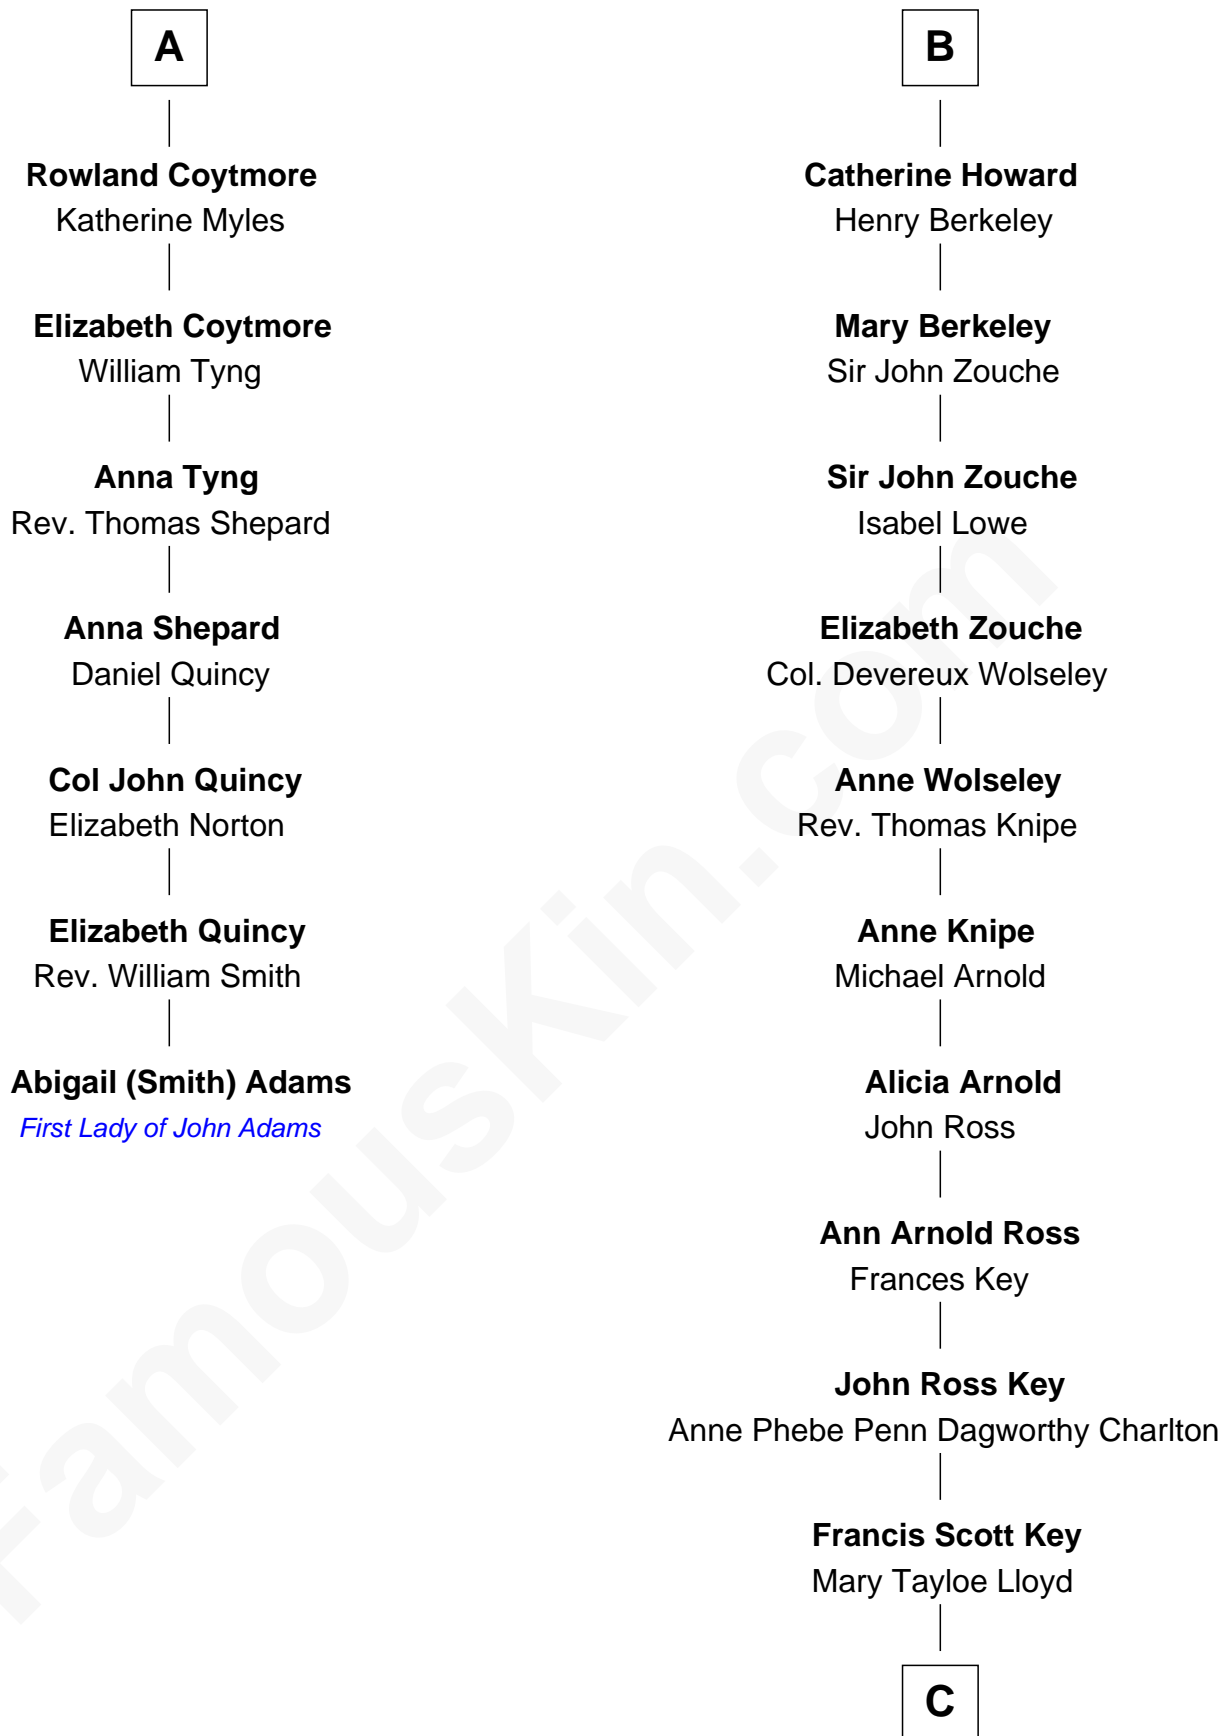

FamousKin.com

Relationship Chart of

Abigail (Smith) Adams

First Lady of President John Adams

13th cousin 6 times removed of

Thomas Hunt Morgan

Nobel Prize Winner in Physiology or Medicine

C

Elizabeth Phoebe Key

Charles Howard

Ellen Key Howard

Charlton Hunt Morgan

Thomas Hunt Morgan

Nobel Prize Winner

FamousKin.com