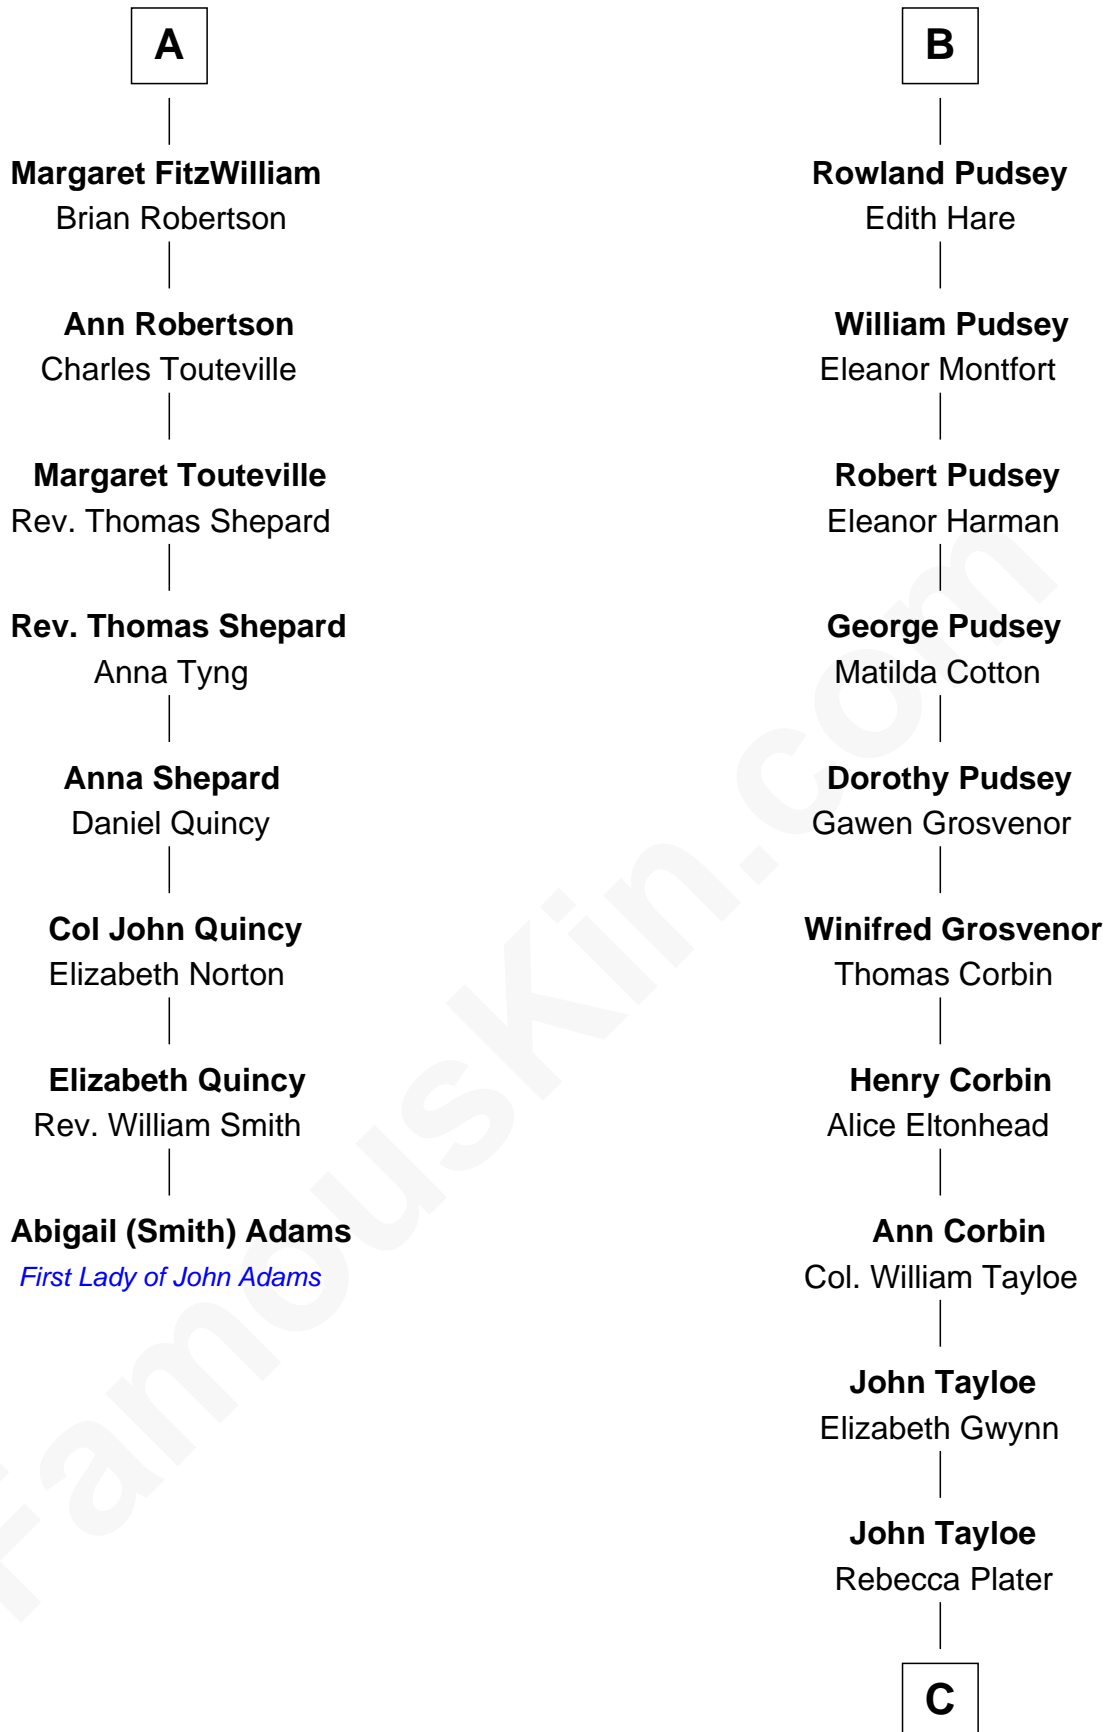

## Relationship Chart of

### Thomas Hunt Morgan

Nobel Prize Winner in Physiology or Medicine

**Sir John Marmion**

Maud de Furnival

**C**

**Elizabeth Tayloe**  
Col. Edward Lloyd

**Mary Tayloe Lloyd**  
Francis Scott Key

**Elizabeth Phoebe Key**  
Charles Howard

**Ellen Key Howard**  
Charlton Hunt Morgan

**Thomas Hunt Morgan**  
*Nobel Prize Winner*

FamousKin.com