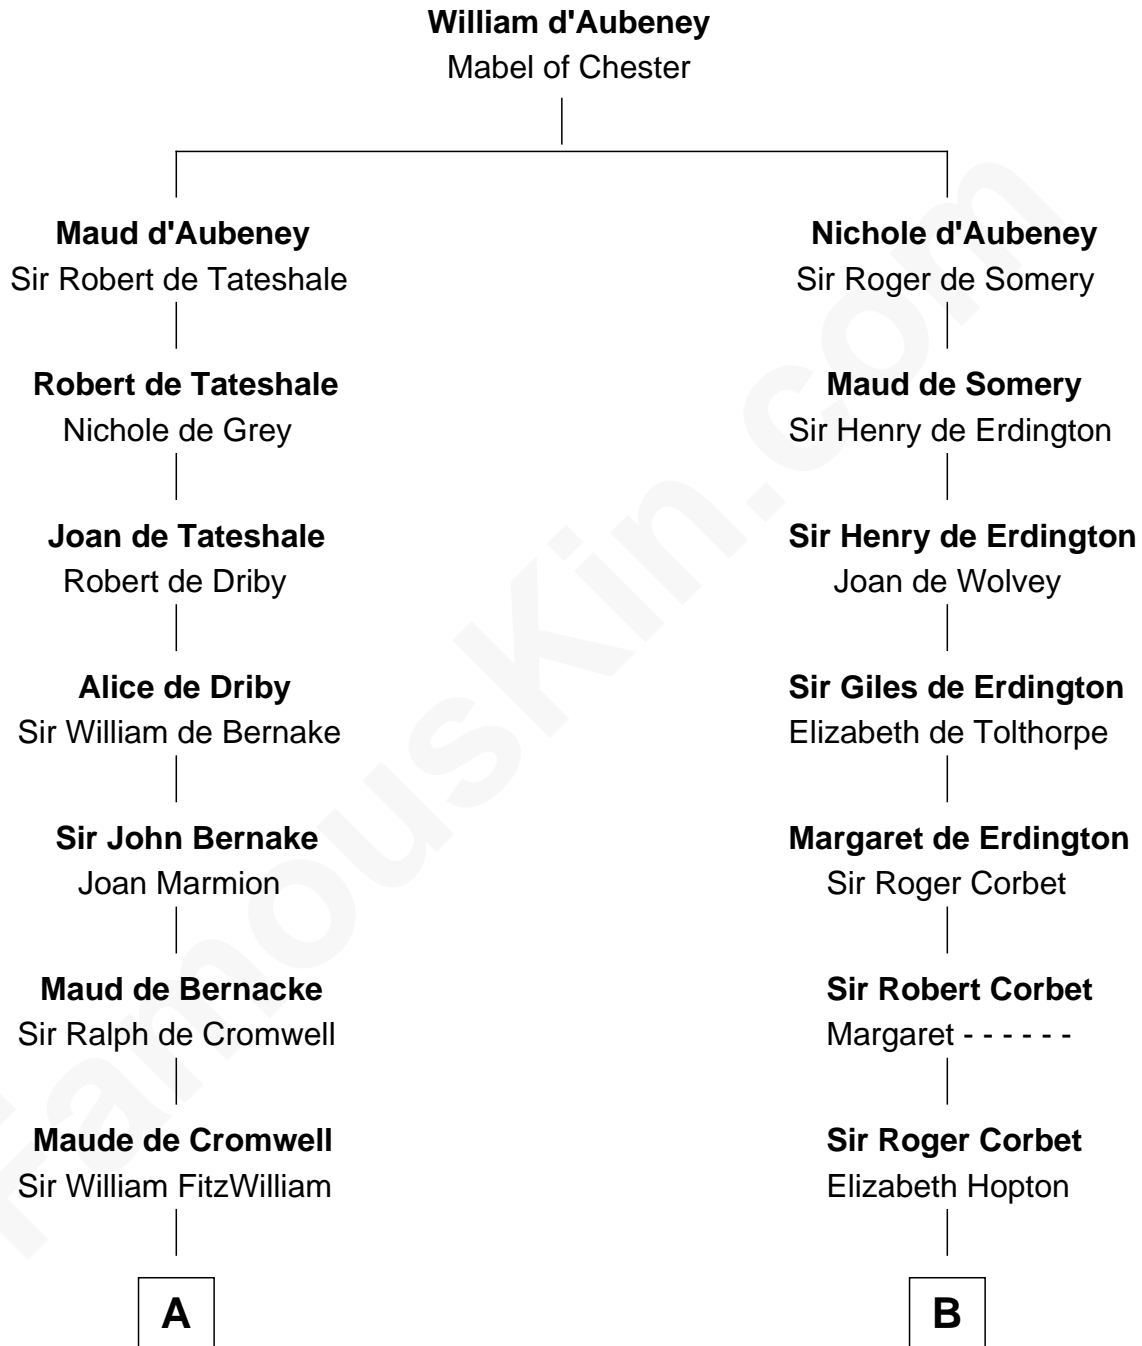

FamousKin.com

Relationship Chart of

Abigail (Smith) Adams

First Lady of President John Adams

18th cousin 1 time removed of

C. W. Post

Founder of Post Cereals

C

Elizabeth Quincy
Rev. William Smith

Abigail (Smith) Adams
First Lady of John Adams

D

Erastus Lathrop
Sarah Bailey

Caroline Cushman Lathrop
Charles Rollin Post

C. W. Post
Founder of Post Cereals

FamousKin.com