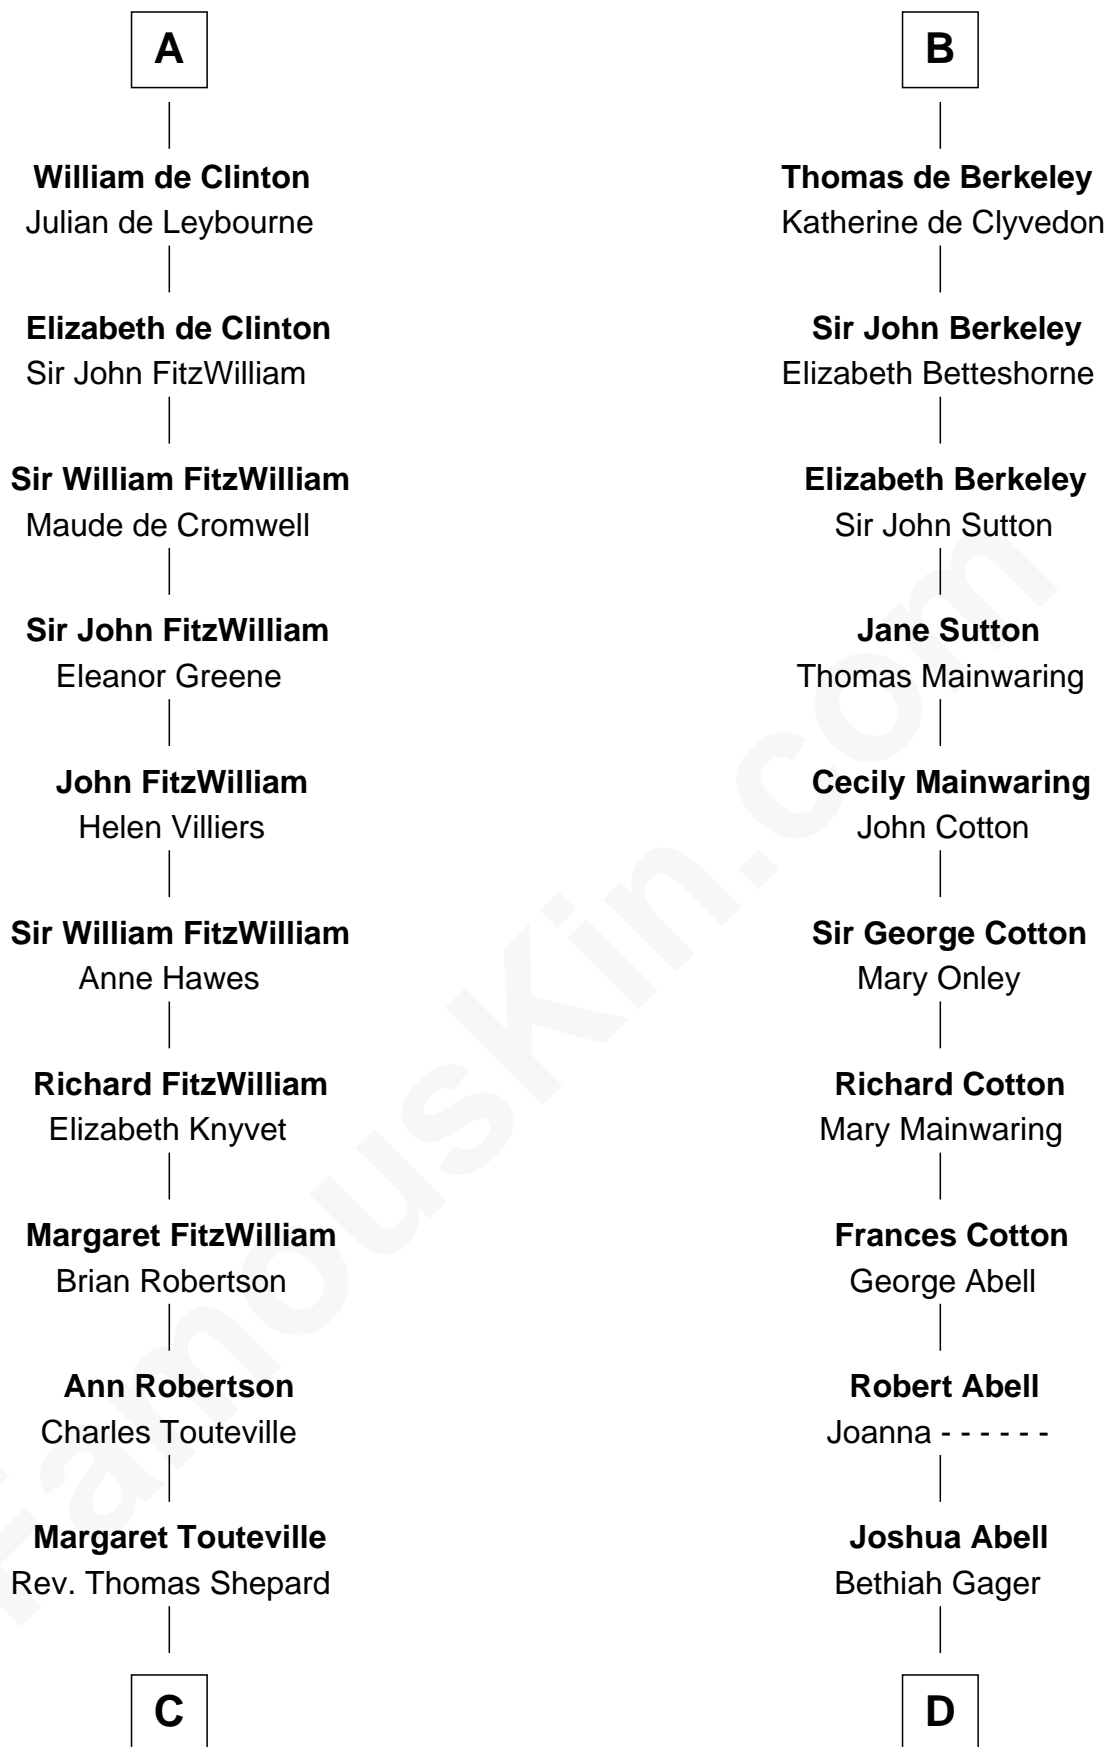

FamousKin.com
Relationship Chart of
Abigail (Smith) Adams
First Lady of President John Adams

21st cousin of
C. W. Post
Founder of Post Cereals

Ralph de Gael

C

Rev. Thomas Shepard

Anna Tyng

Anna Shepard

Daniel Quincy

Col John Quincy

Elizabeth Norton

Elizabeth Quincy

Rev. William Smith

Abigail (Smith) Adams

First Lady of John Adams

D

Elizabeth Abell

John Lathrop

Azel Lathrop

Elizabeth Hyde

Erastus Lathrop

Sarah Bailey

Caroline Cushman Lathrop

Charles Rollin Post

C. W. Post