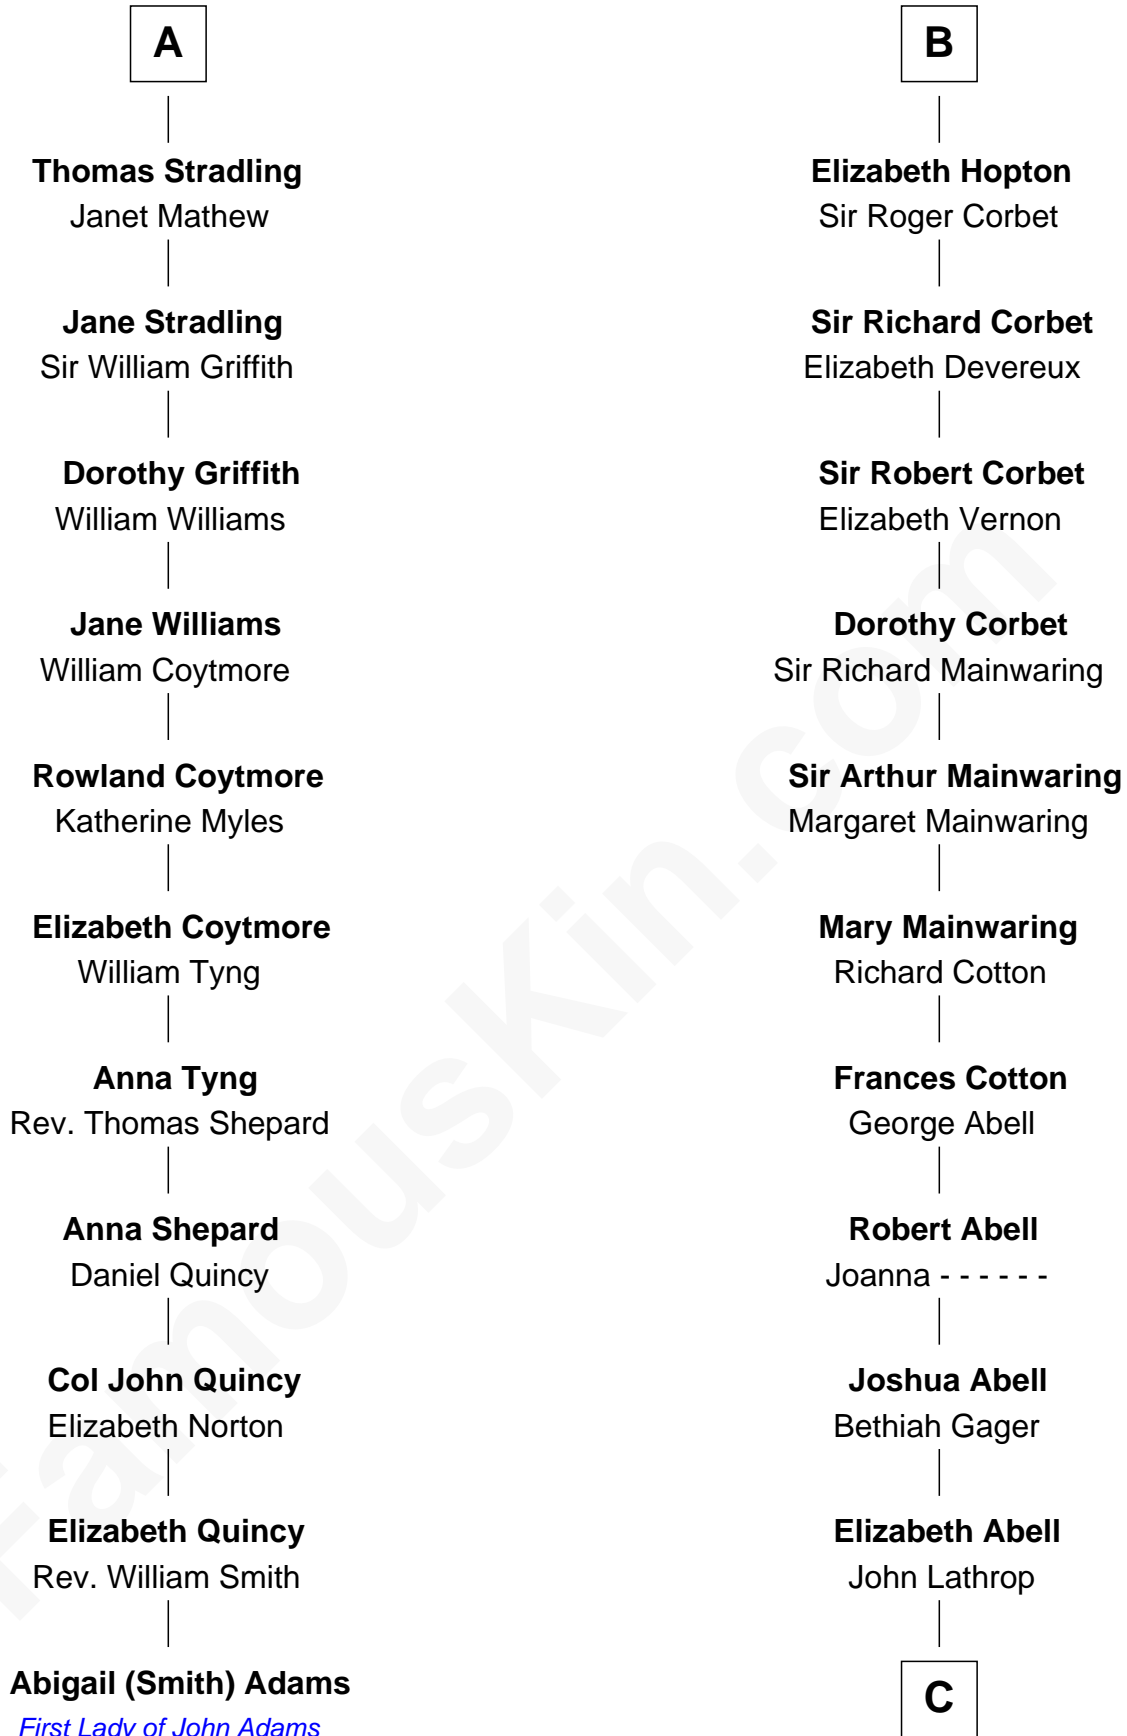

FamousKin.com

Relationship Chart of

Abigail (Smith) Adams

First Lady of President John Adams

17th cousin 3 times removed of

C. W. Post

Founder of Post Cereals

C

Azel Lathrop
Elizabeth Hyde

Erastus Lathrop
Sarah Bailey

Caroline Cushman Lathrop
Charles Rollin Post

C. W. Post
Founder of Post Cereals

FamousKin.com