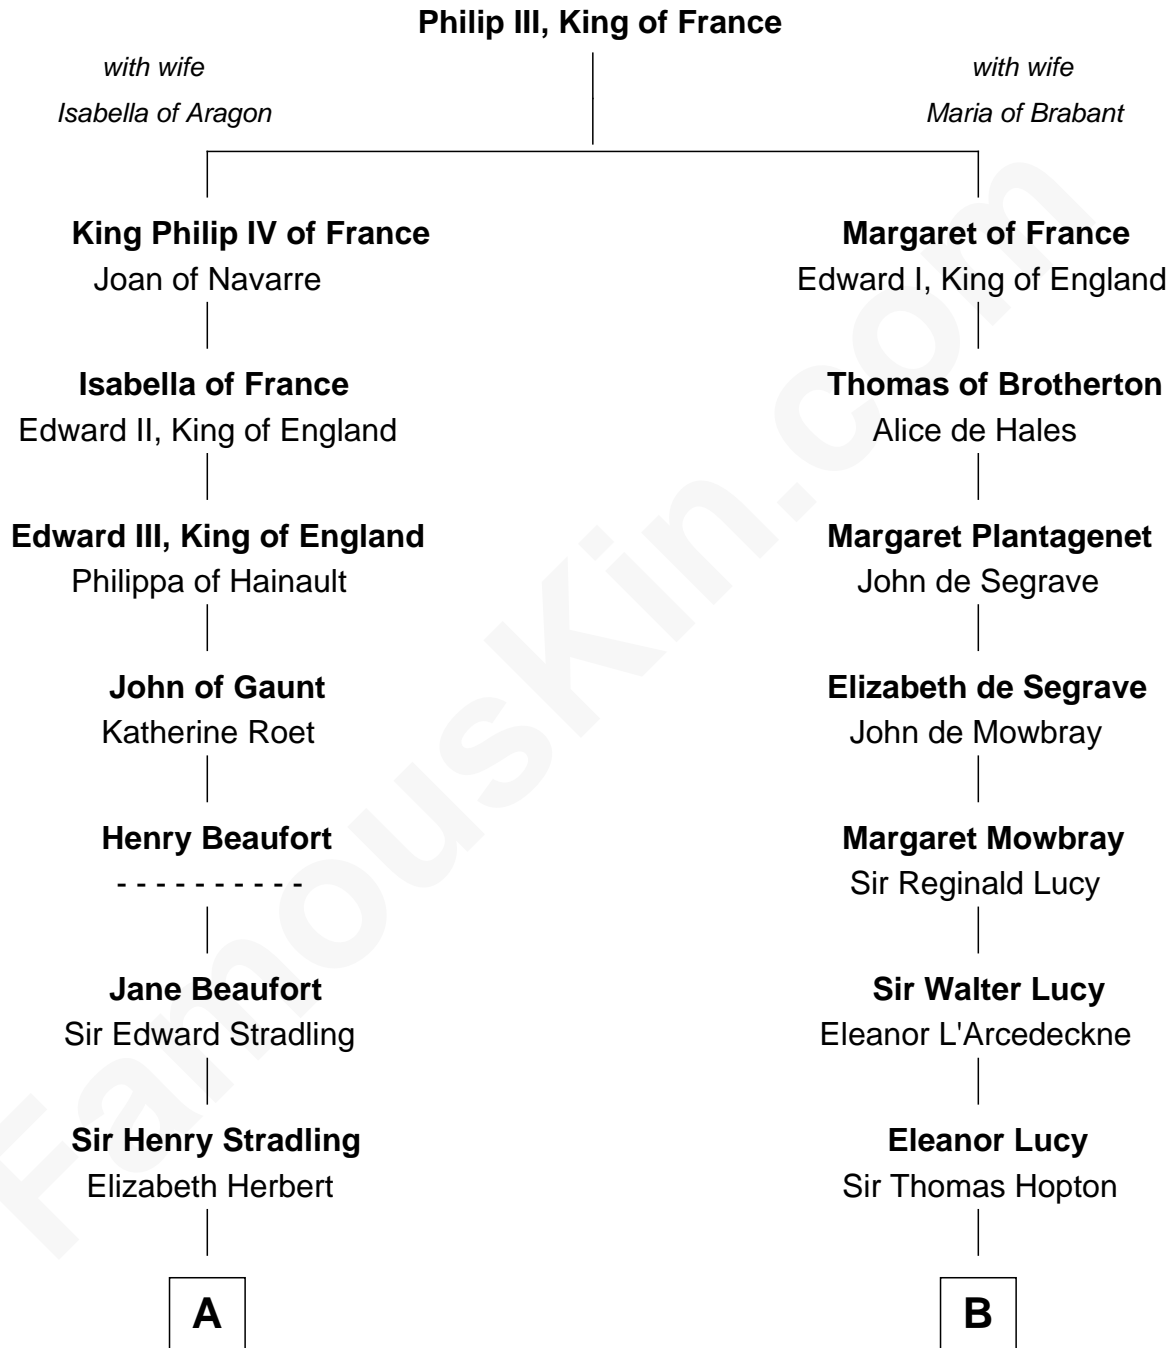

FamousKin.com

Relationship Chart of

Abigail (Smith) Adams

First Lady of President John Adams

17th cousin 3 times removed of

C. W. Post

Founder of Post Cereals

C

Azel Lathrop
Elizabeth Hyde

Erastus Lathrop
Sarah Bailey

Caroline Cushman Lathrop
Charles Rollin Post

C. W. Post
Founder of Post Cereals

FamousKin.com